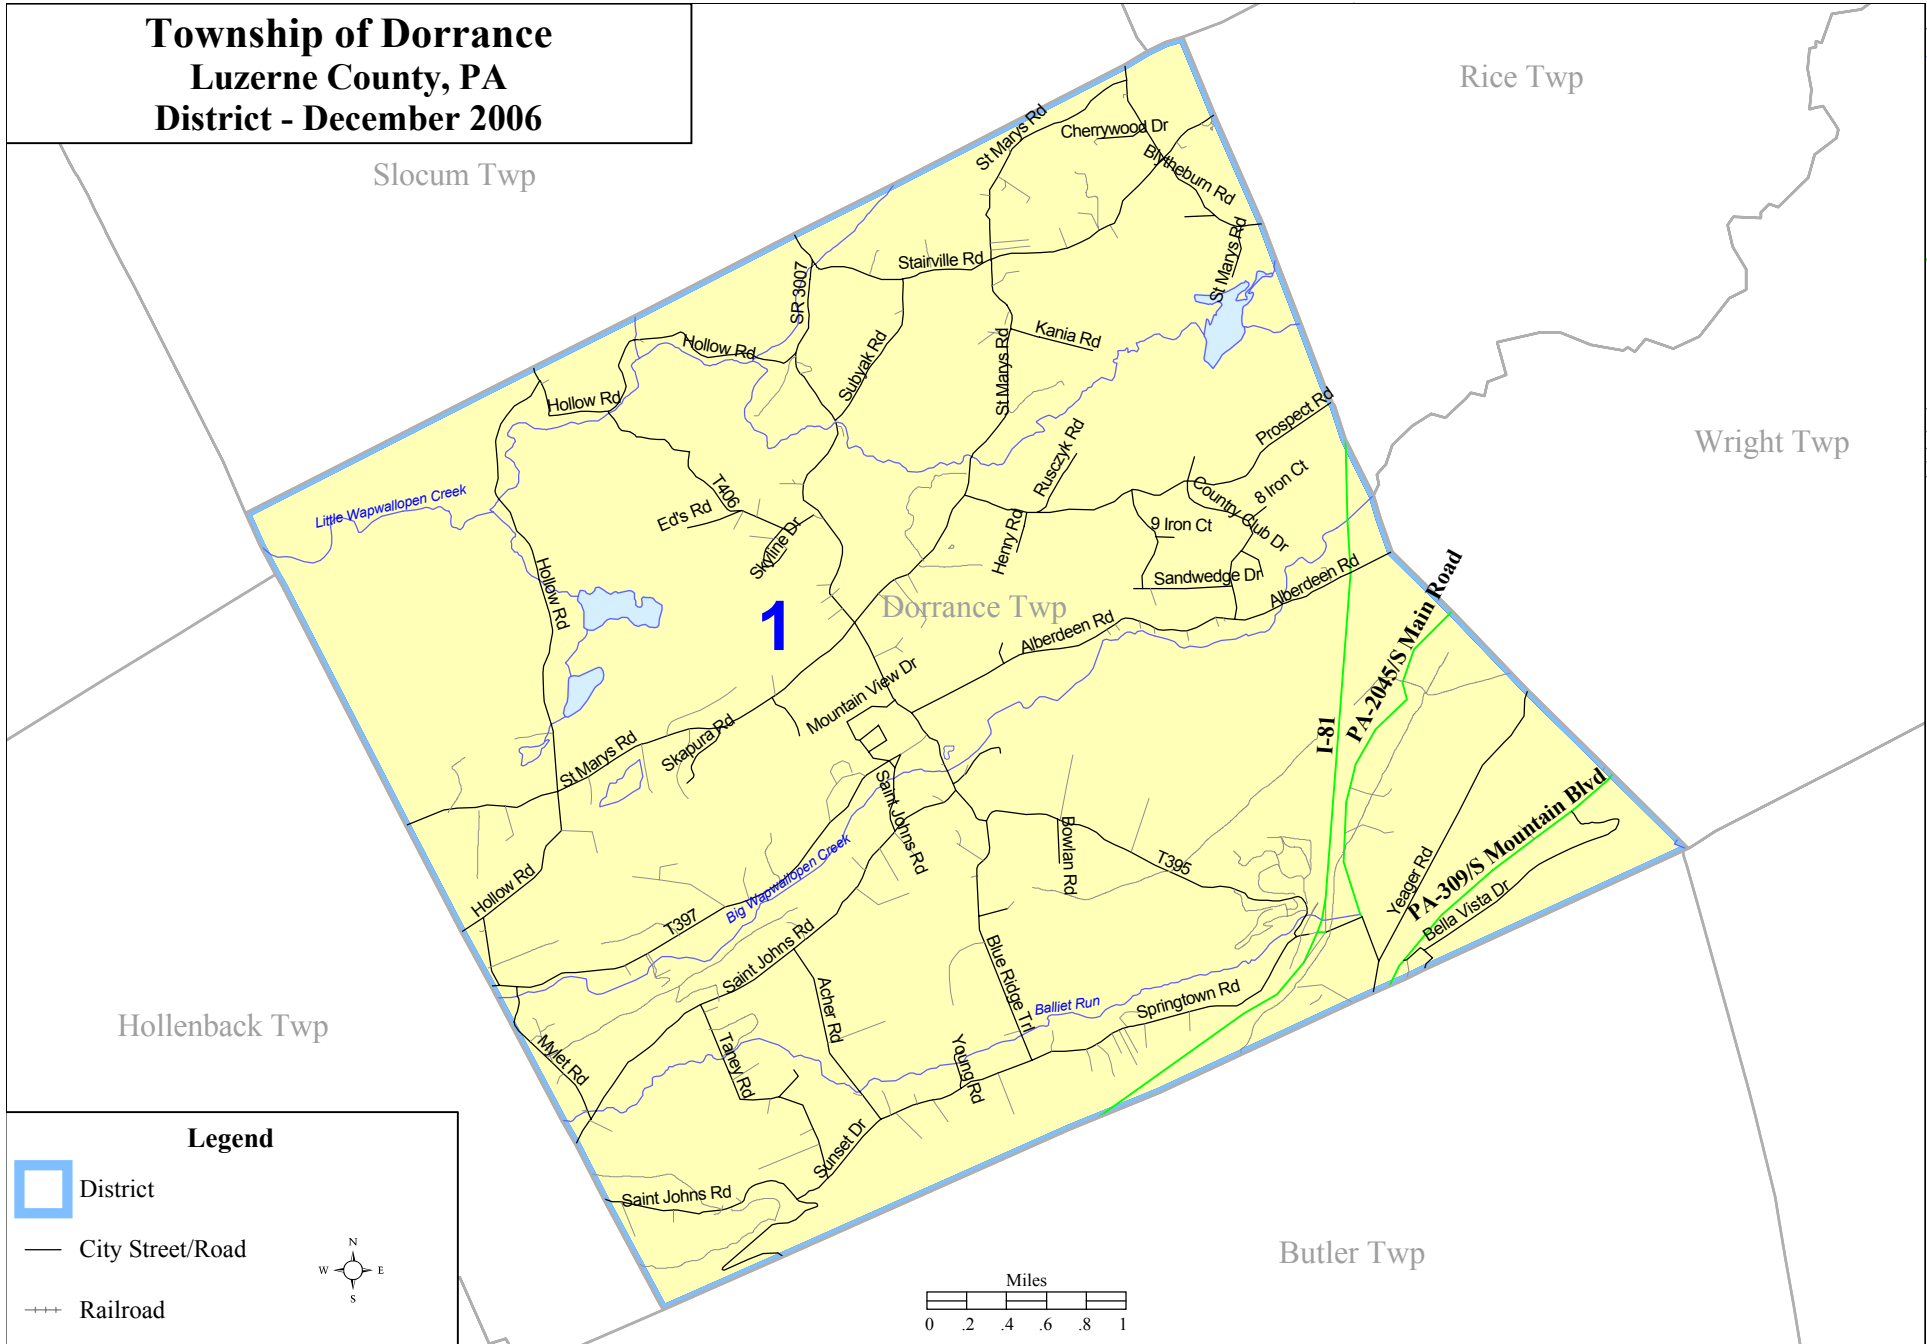

**Township of Dorrance
Luzerne County, PA
District - December 2006**

Legend

-  District
-  City Street/Road
-  Railroad