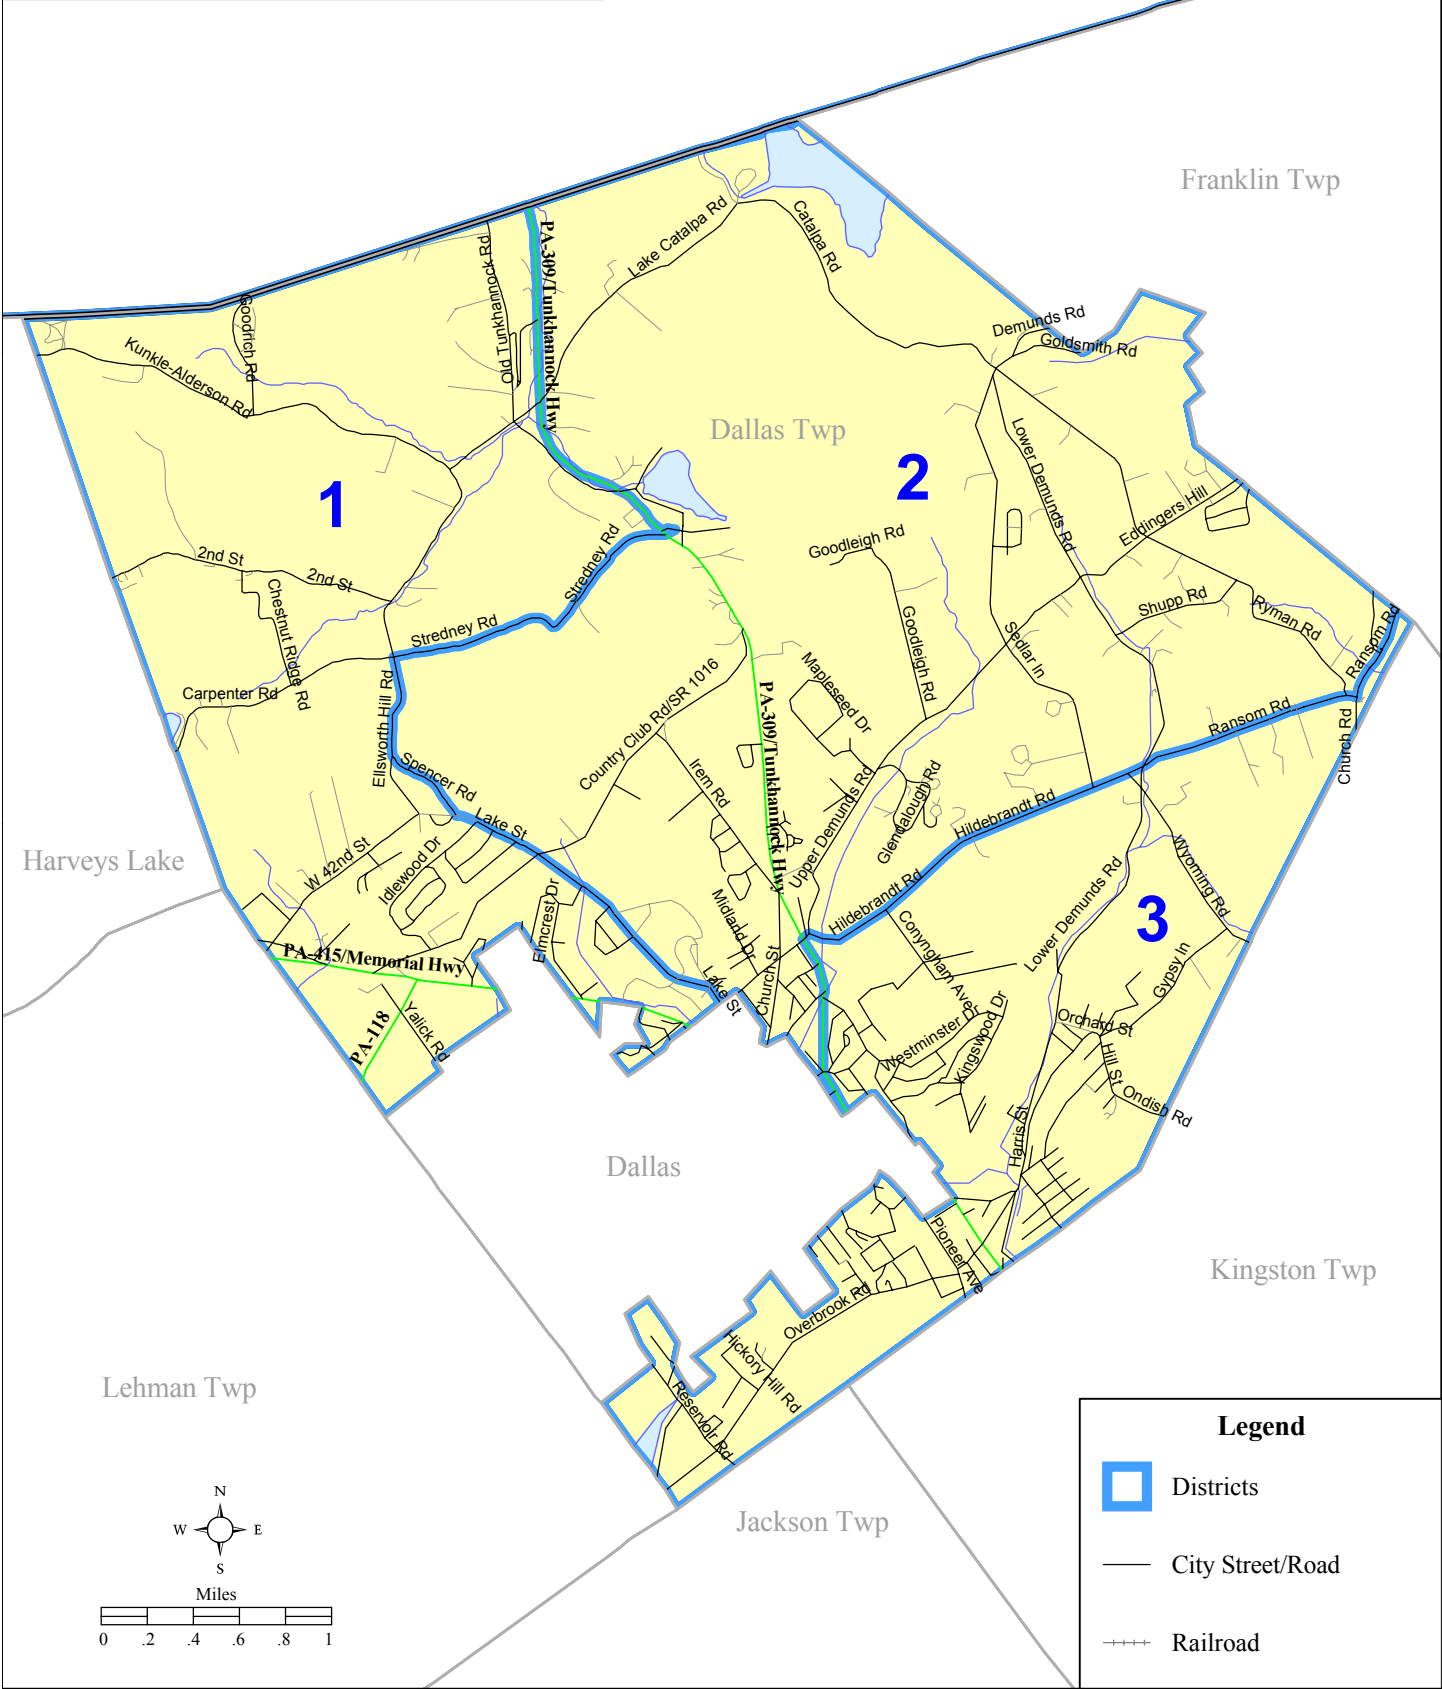

Township of Dallas
 Luzerne County, PA
 Districts - February 2007

Franklin Twp

Dallas Twp

1

2

3

Harveys Lake

Dallas

Kingston Twp

Lehman Twp

Jackson Twp

Legend

- Districts
- City Street/Road
- Railroad

North arrow and scale bar:

N
 W — O — E
 S

Miles

0 .2 .4 .6 .8 1