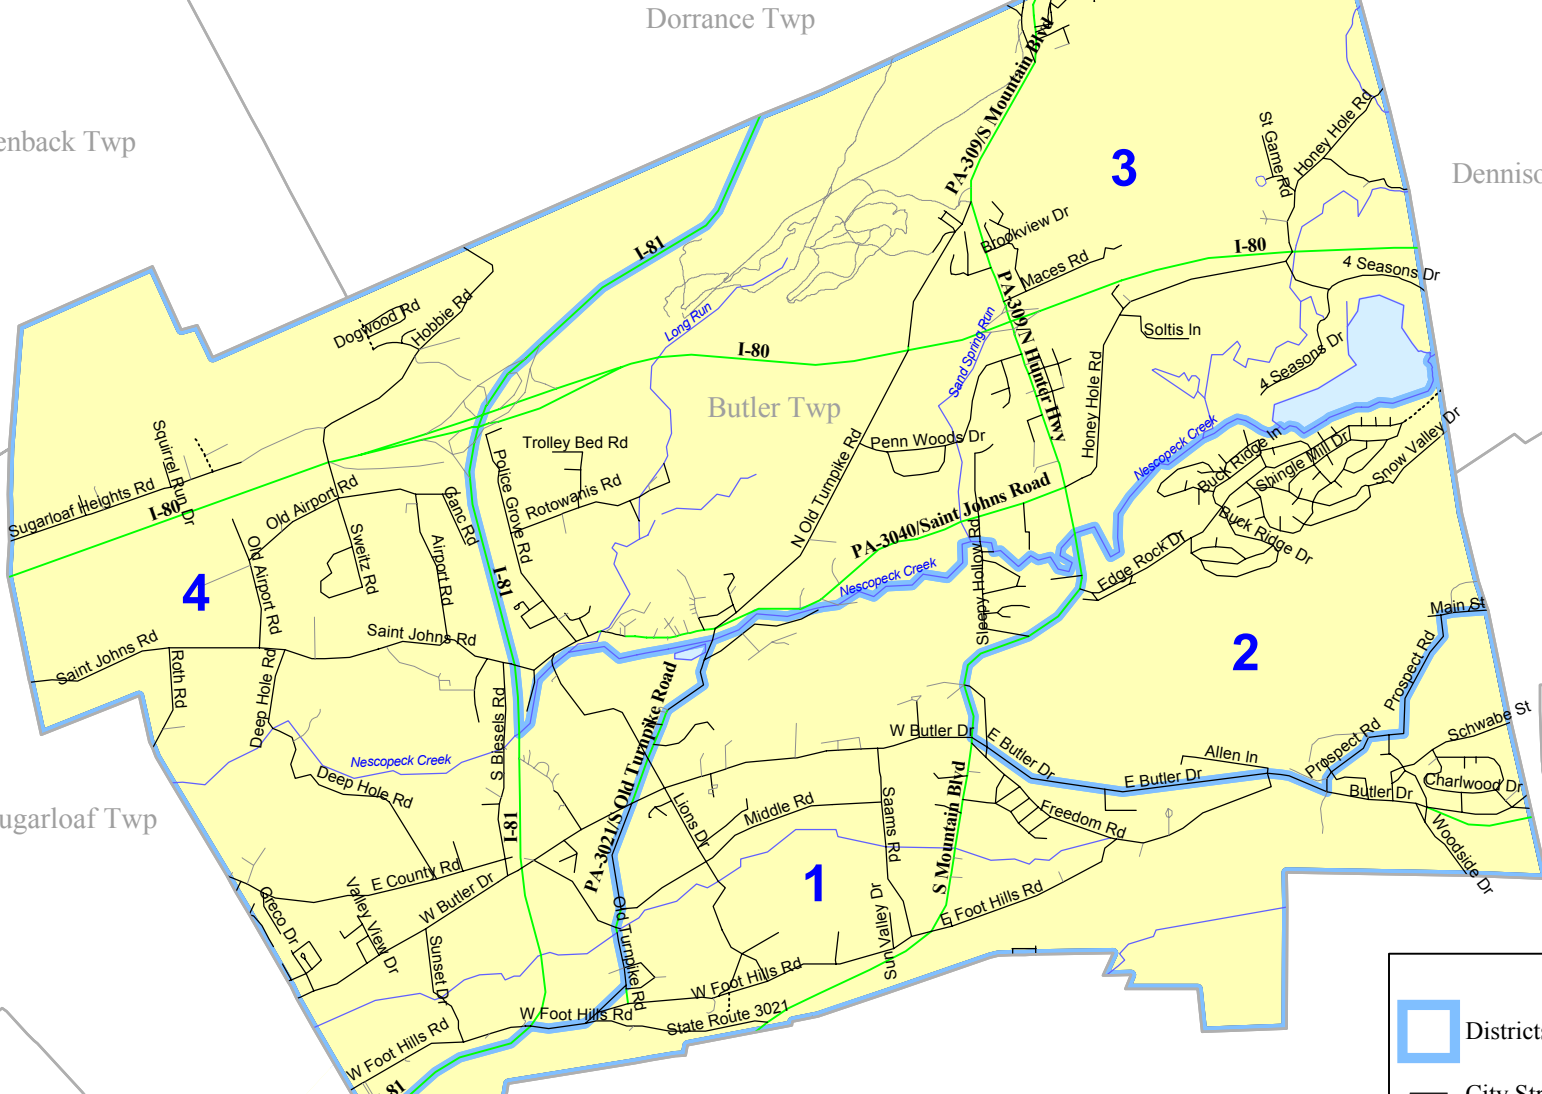

**Township of Butler**  
**Luzerne County, PA**  
**Districts - February 2007**

Dorrance Twp

Hollenback Twp

Dennison Twp

Butler Twp

Freeland

Sugarloaf Twp

Conyngham

Hazle Twp

**Legend**

- Districts
- City Street/Road
- Railroad