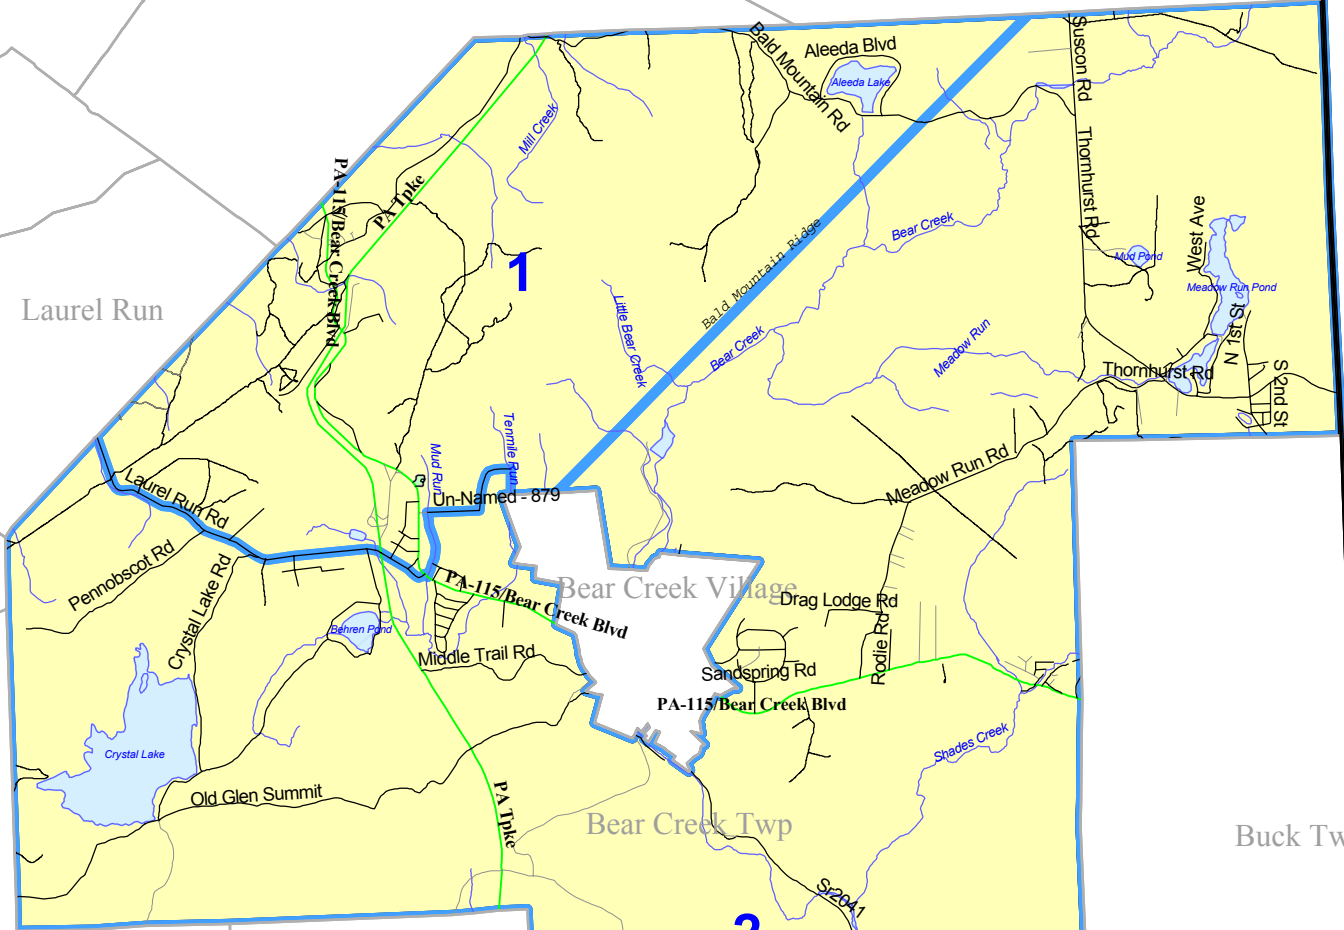

Township of Bear Creek

Luzerne County, PA
Districts - February 2007

Jenkins Twp

Plains Twp

Laurel Run

Buck Twp

Fairview Twp

Dennison Twp

Penn Lake Park

Miles

Legend

- Districts
- City Street/Road
- Railroad