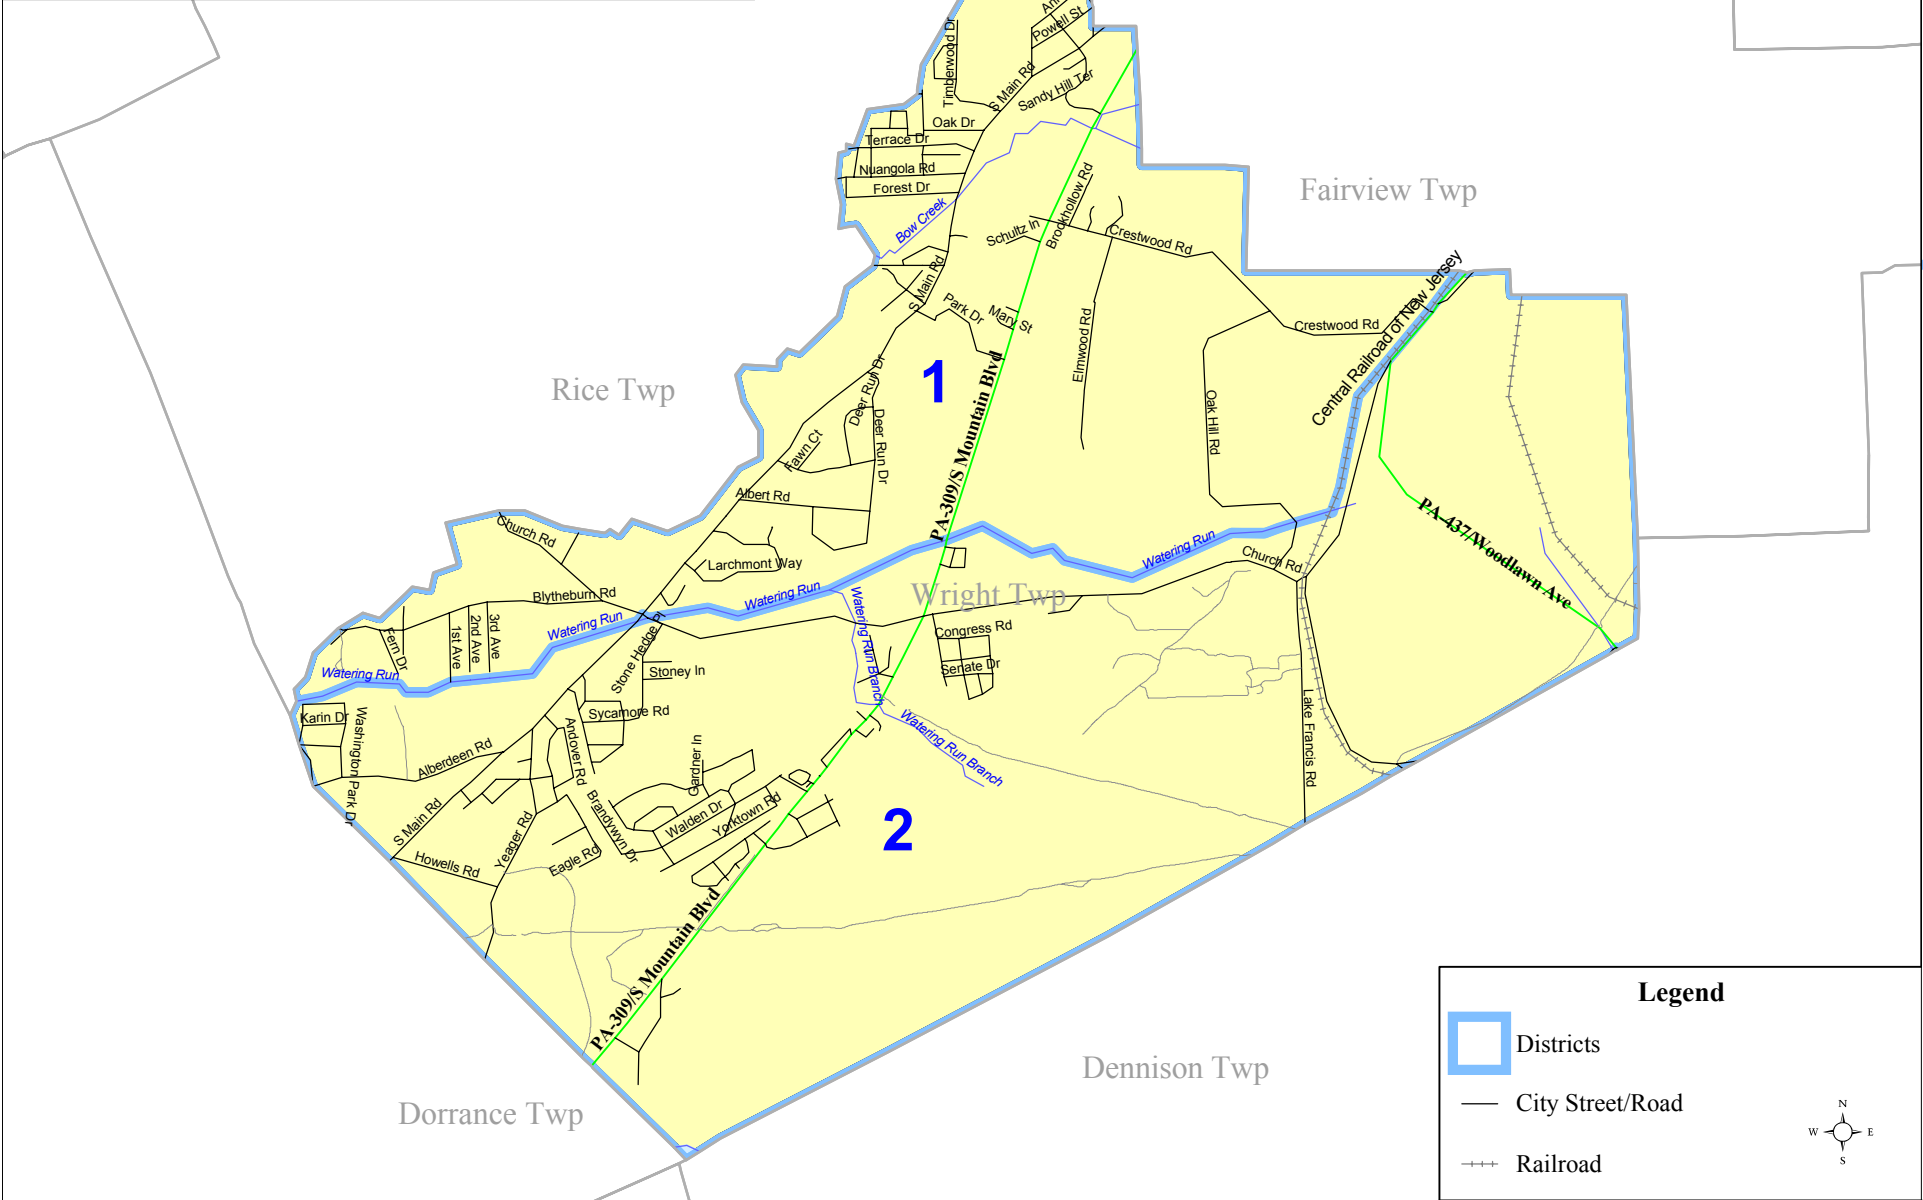

**Township of Wright
Luzerne County, PA
Districts - December 2006**

Legend

- Districts
- City Street/Road
- ++ Railroad