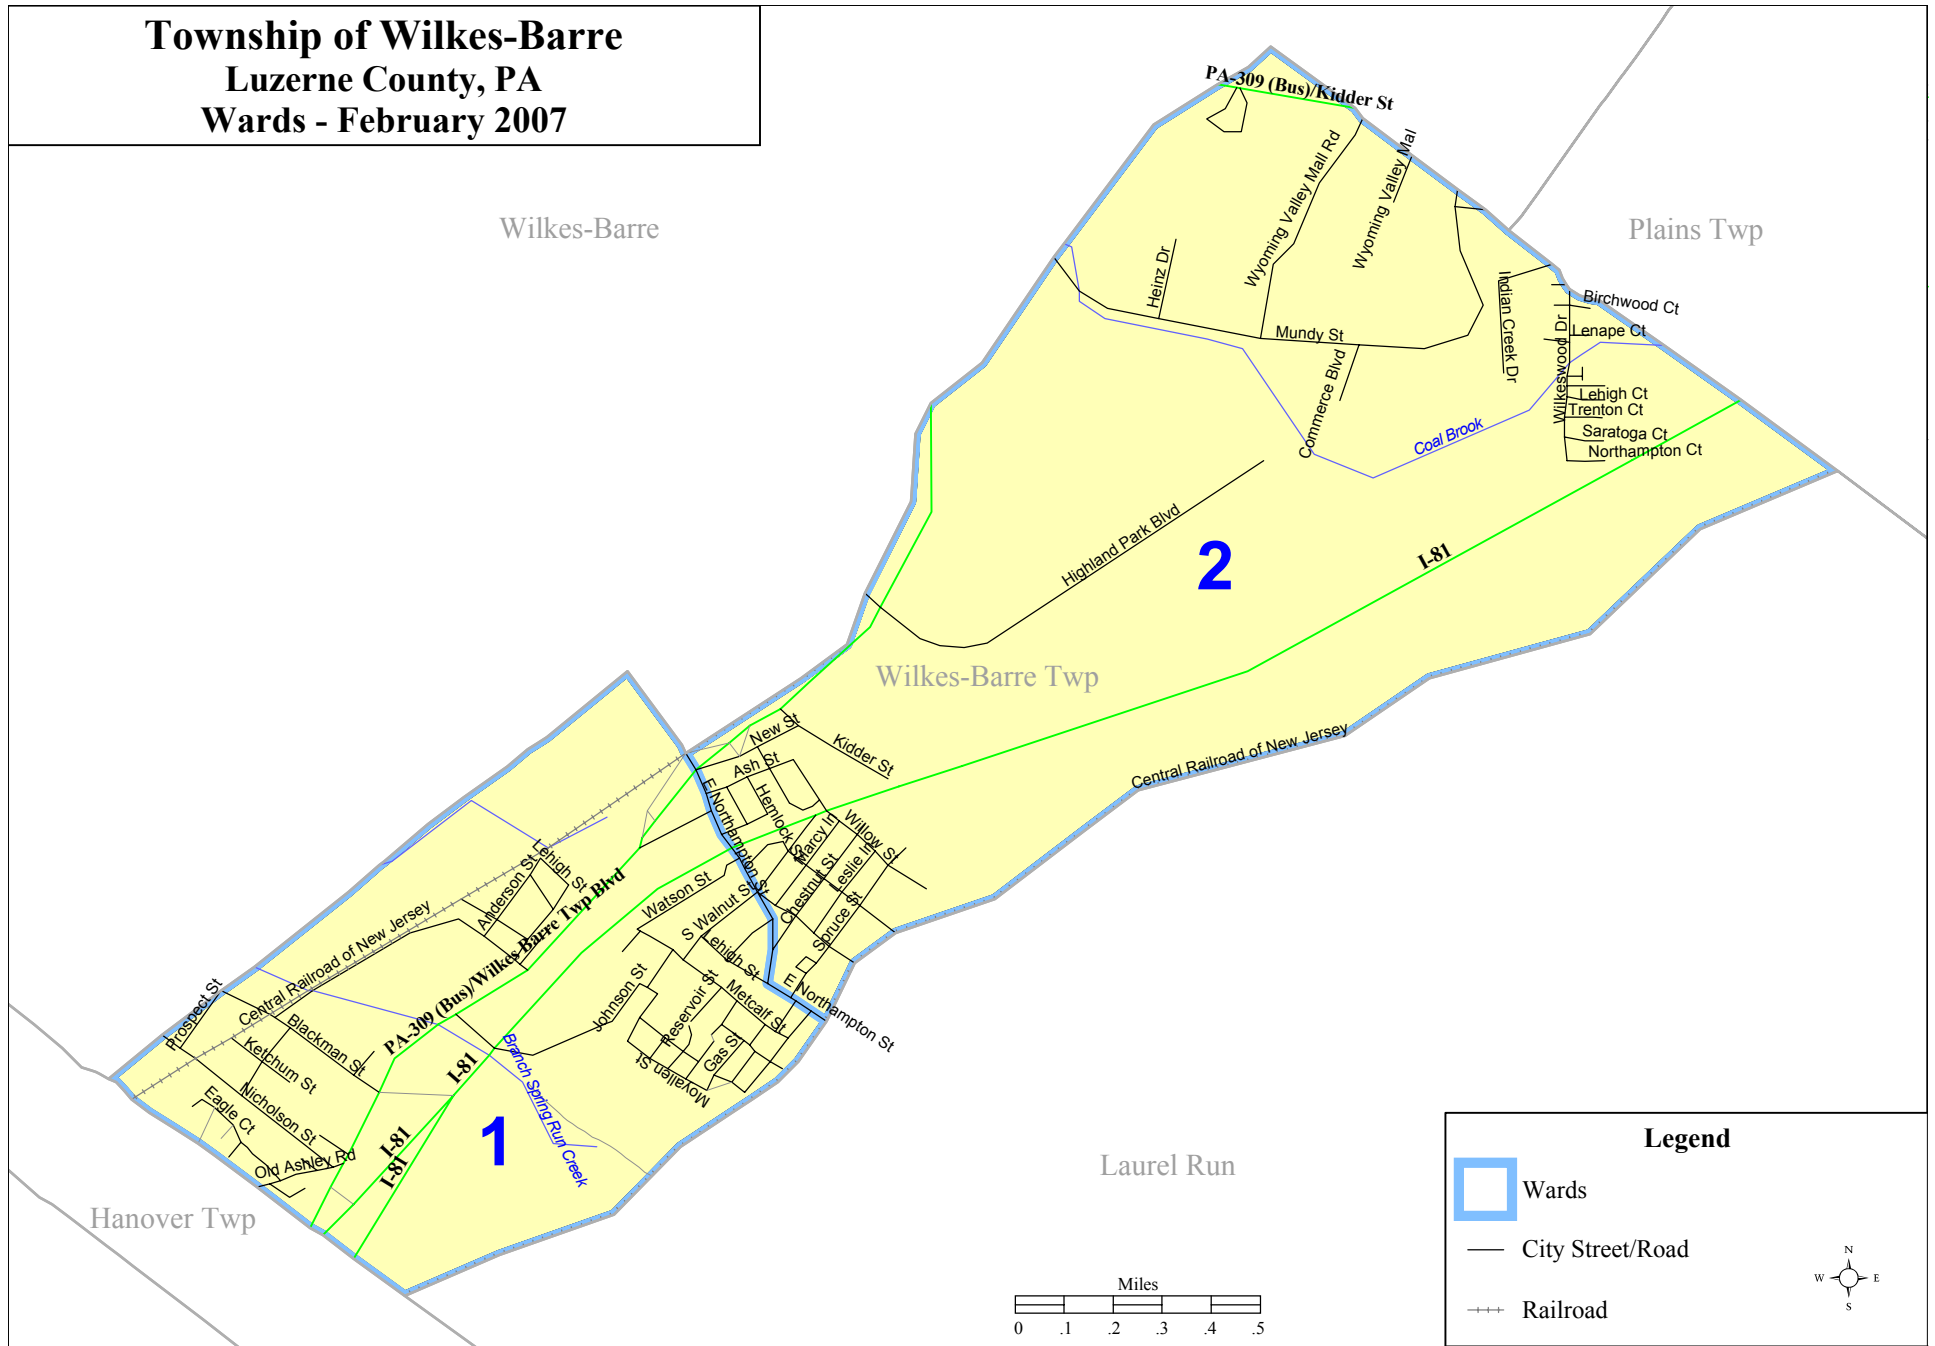

Township of Wilkes-Barre
Luzerne County, PA
Wards - February 2007

Legend

- Wards
- City Street/Road
- +++ Railroad