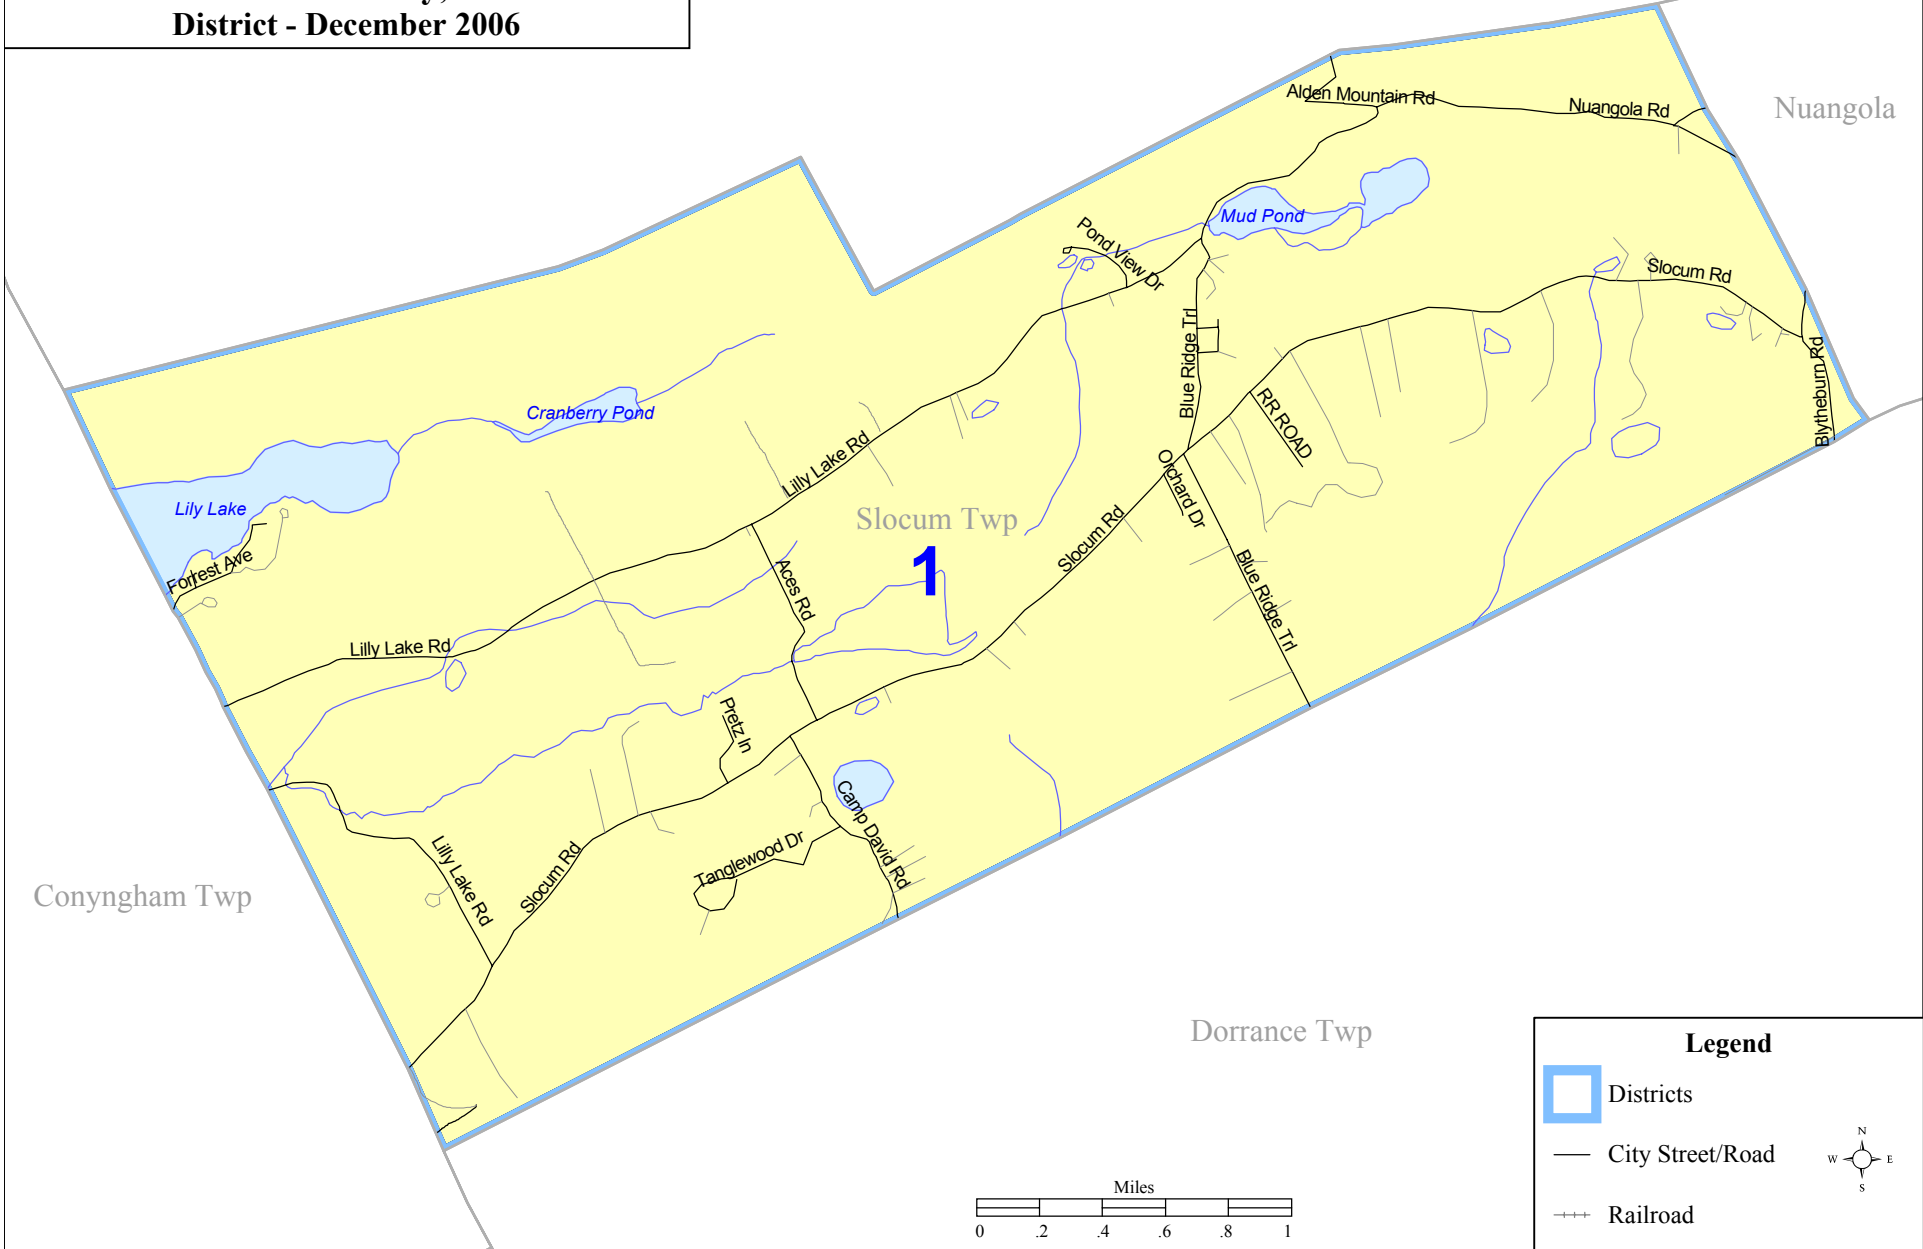

Township of Slocum
Luzerne County, PA
District - December 2006

Newport Twp

Nuangola

Legend

-  Districts
-  City Street/Road
-  Railroad