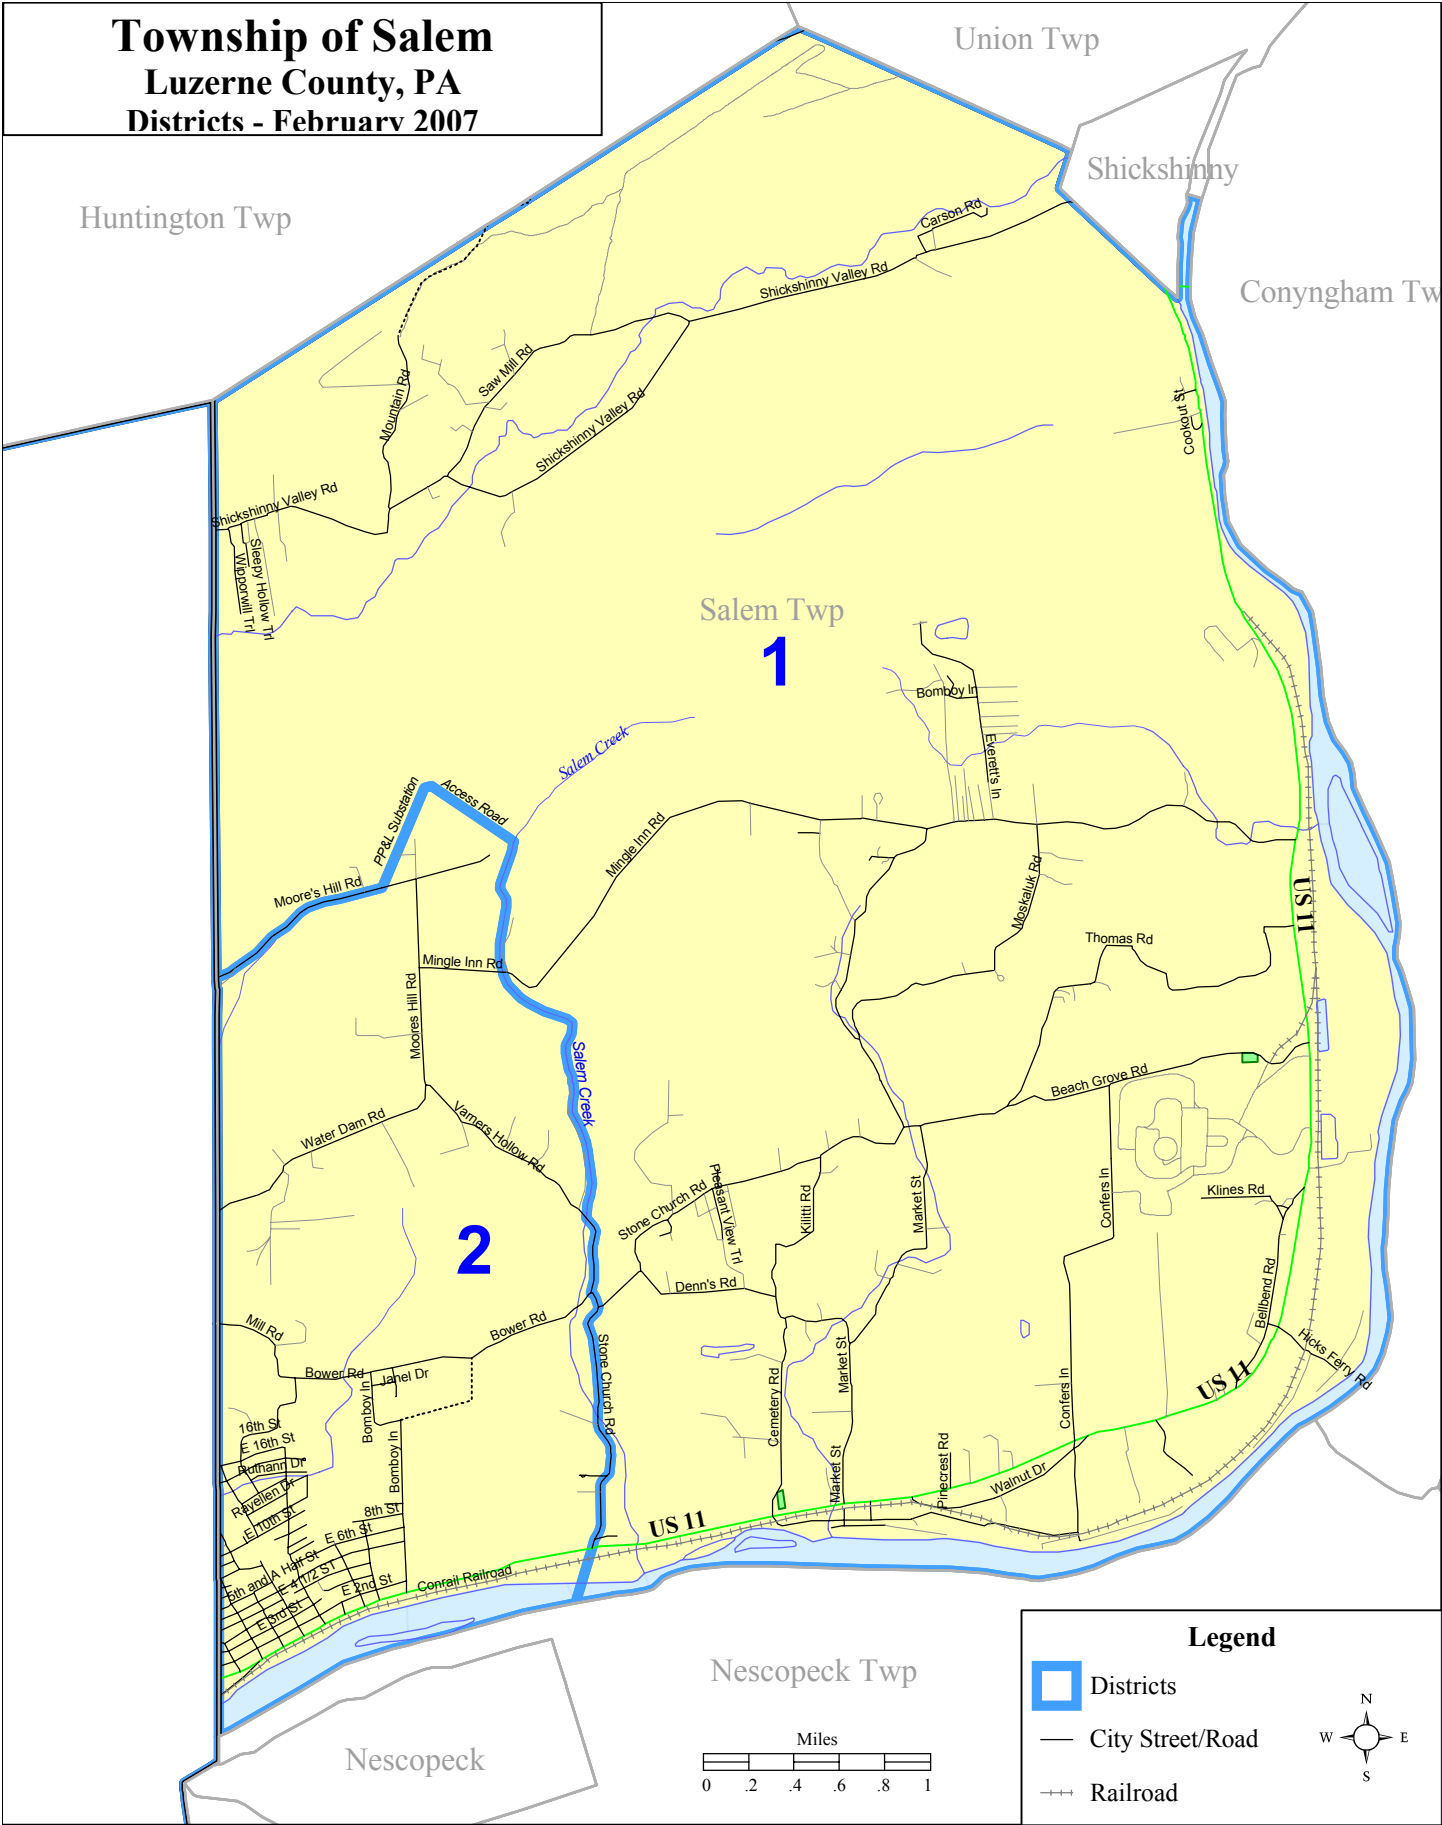

Township of Salem
Luzerne County, PA
Districts - February 2007

Legend

- Districts
- City Street/Road
- ++ Railroad