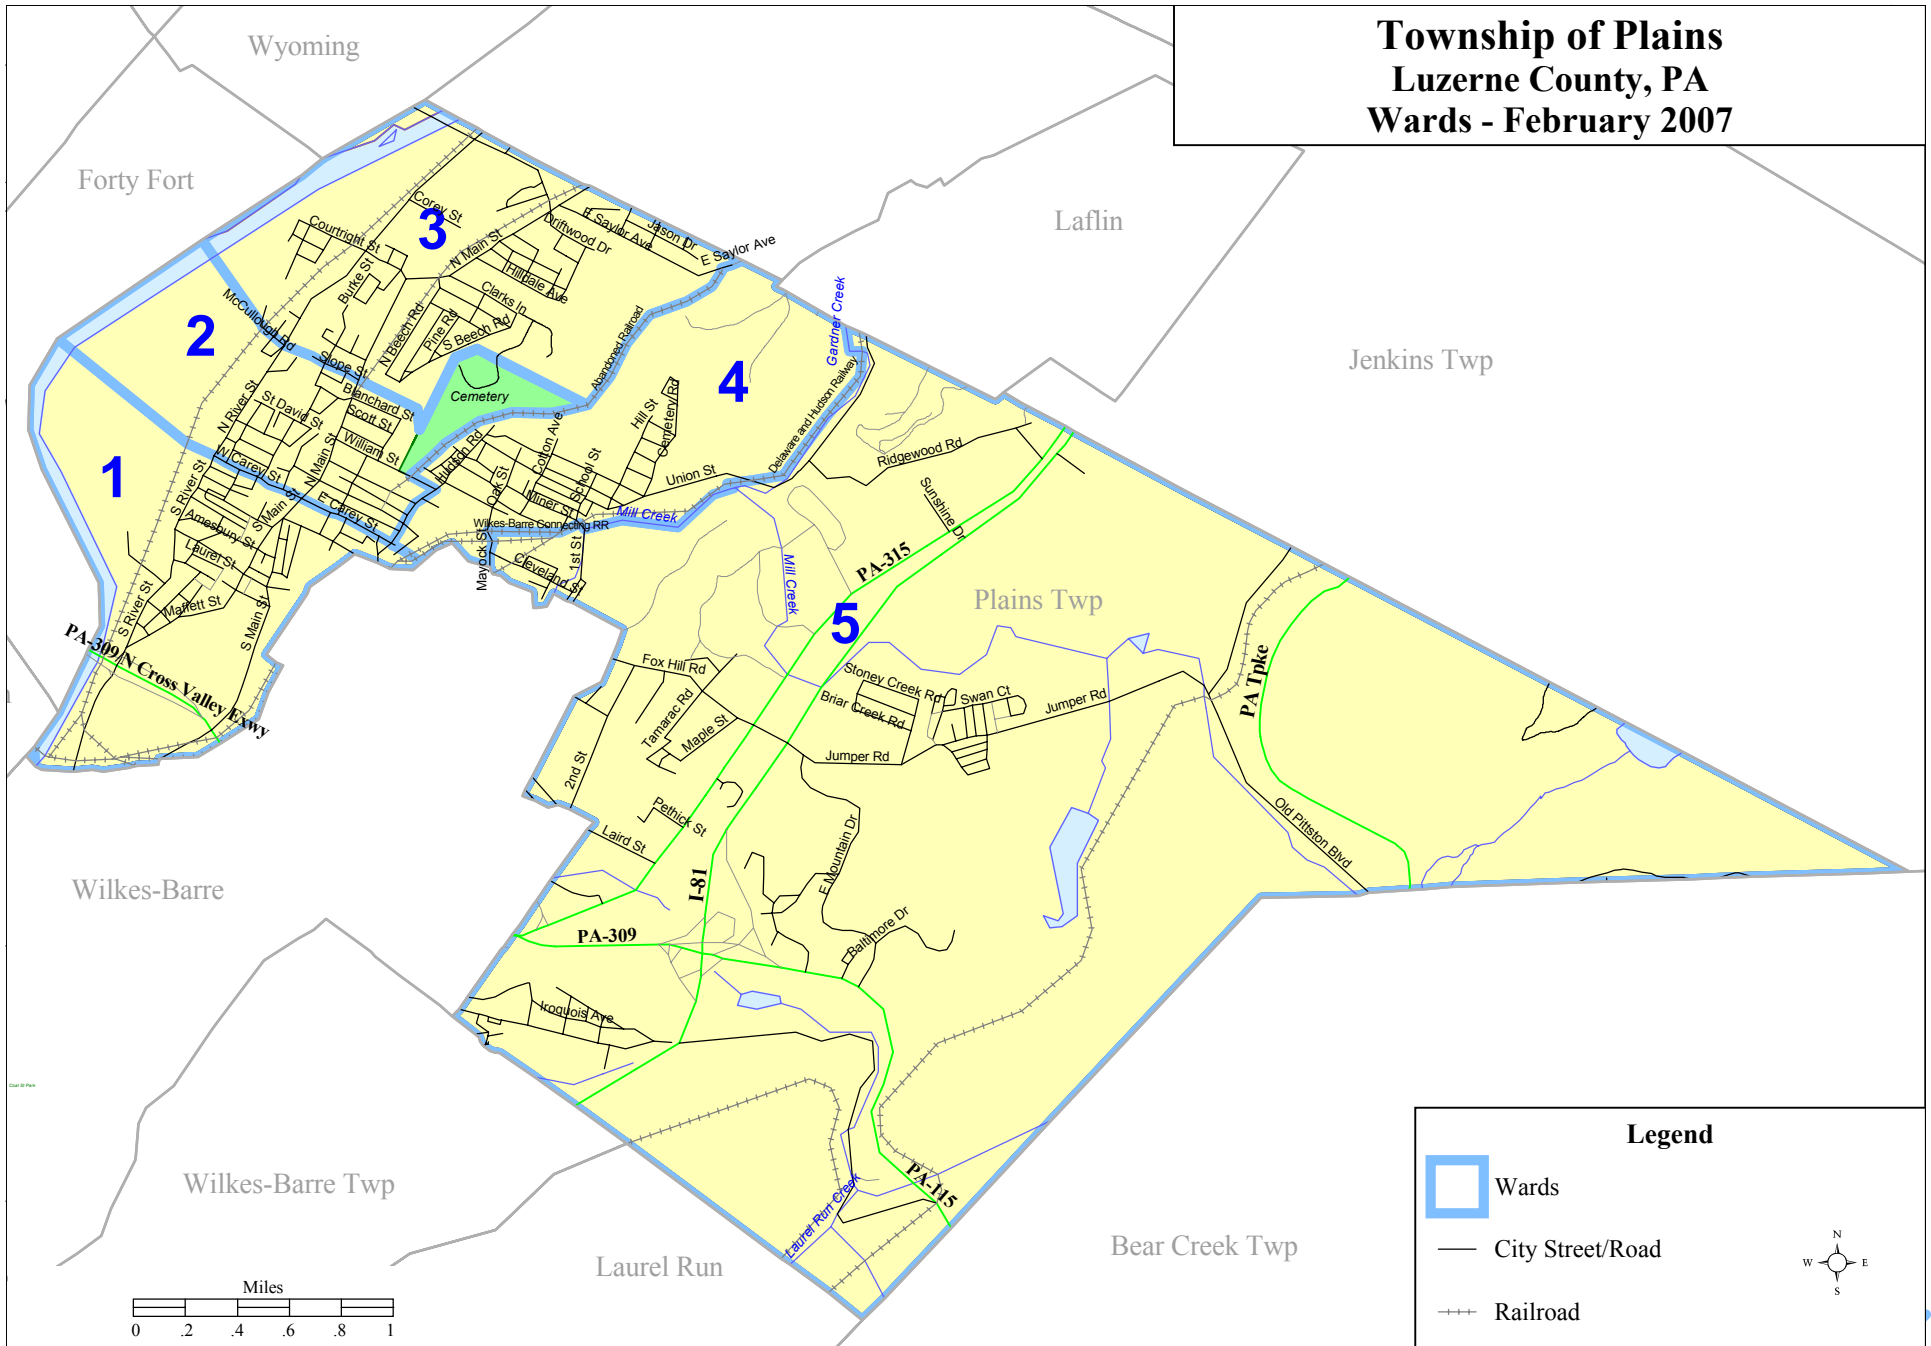

Township of Plains Luzerne County, PA Wards - February 2007

Legend

- Wards
- City Street/Road
- +++ Railroad

N
W E
S