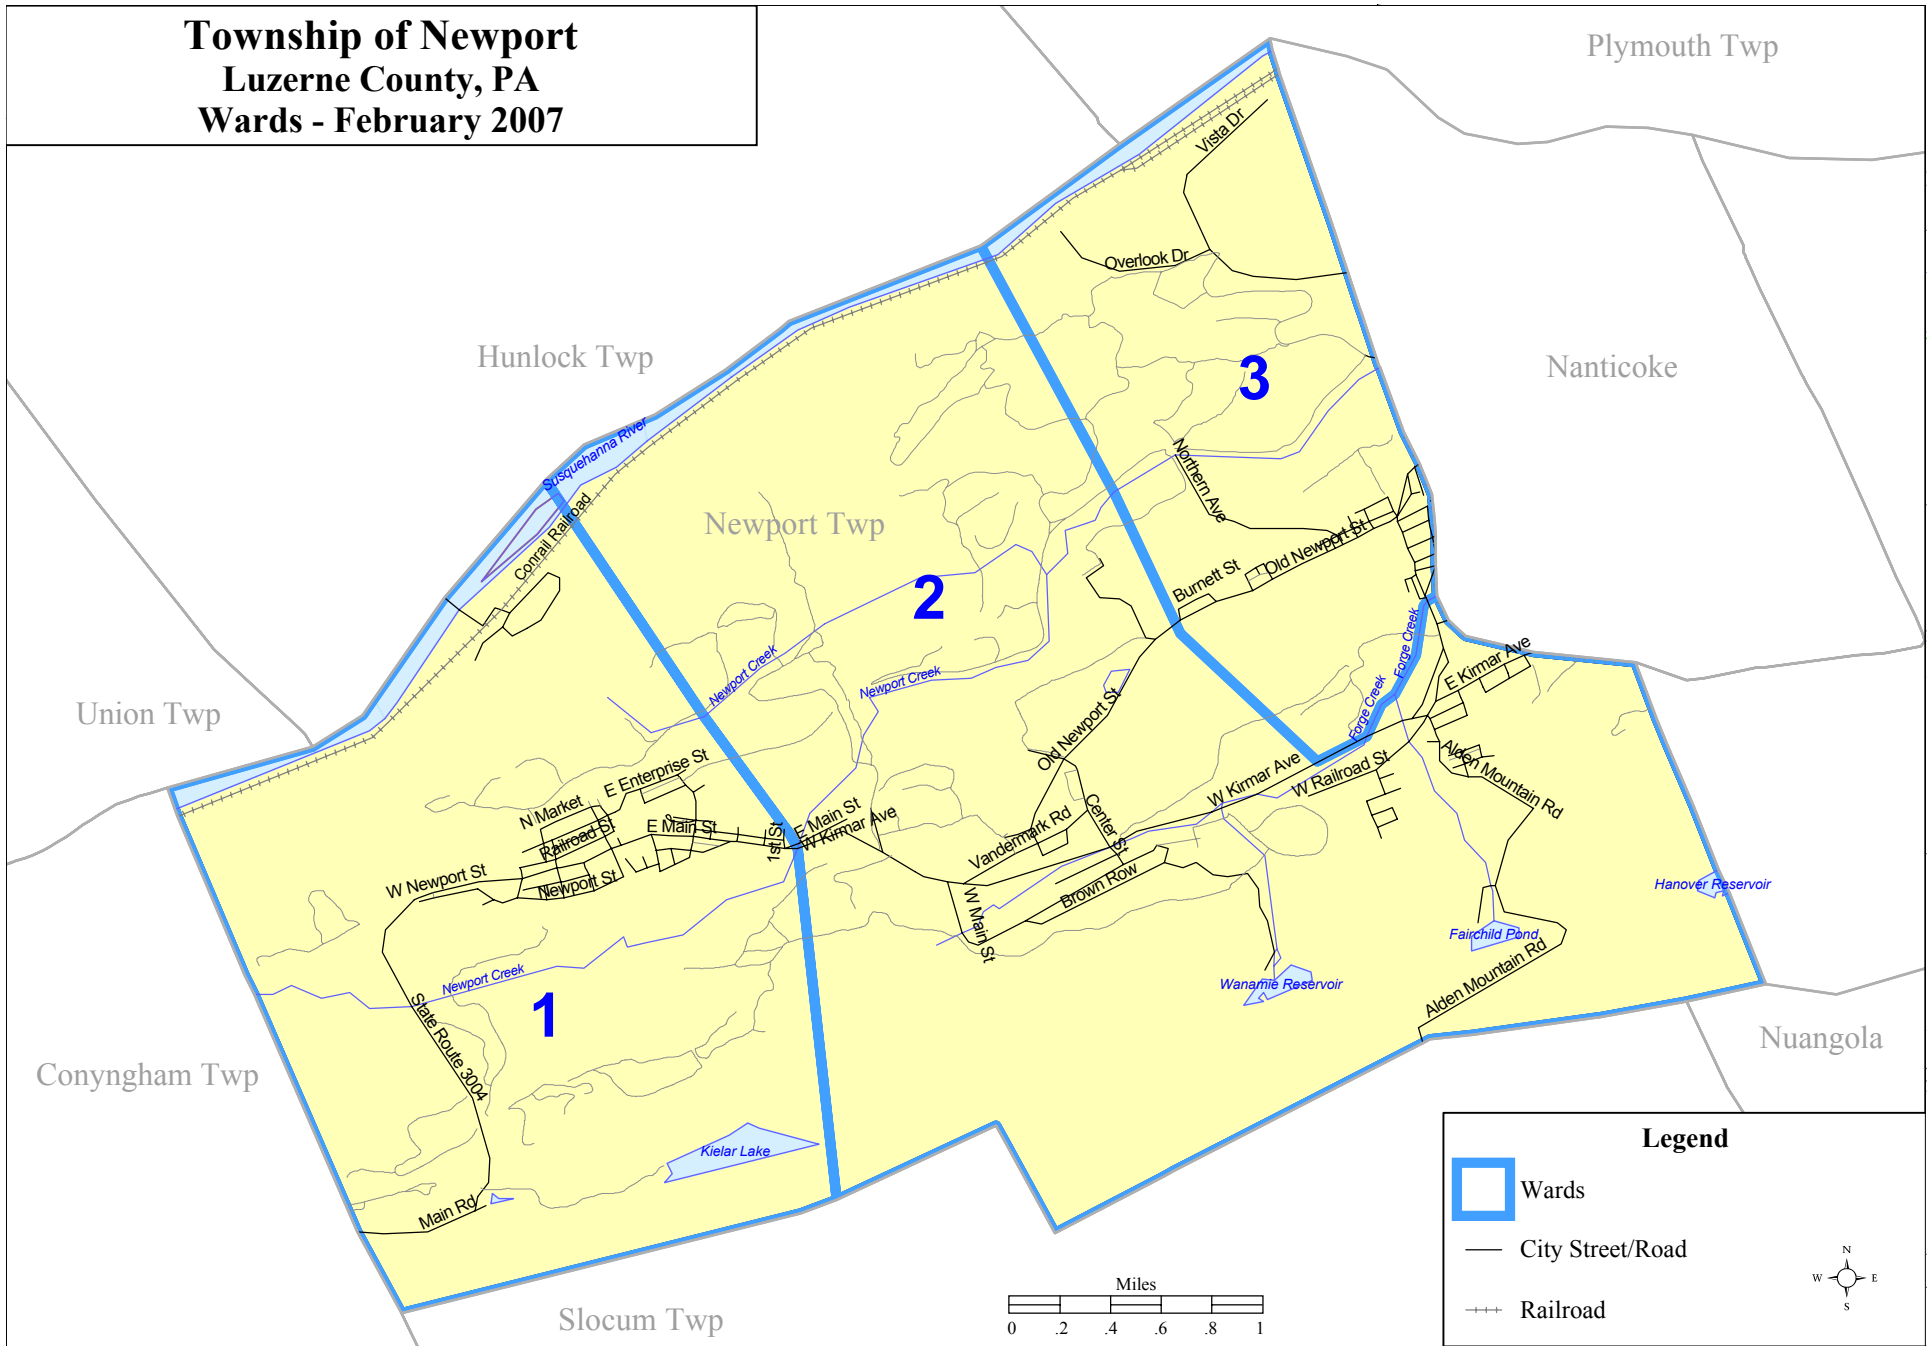

**Township of Newport**  
**Luzerne County, PA**  
**Wards - February 2007**

**Legend**

- Wards
- City Street/Road
- +++ Railroad