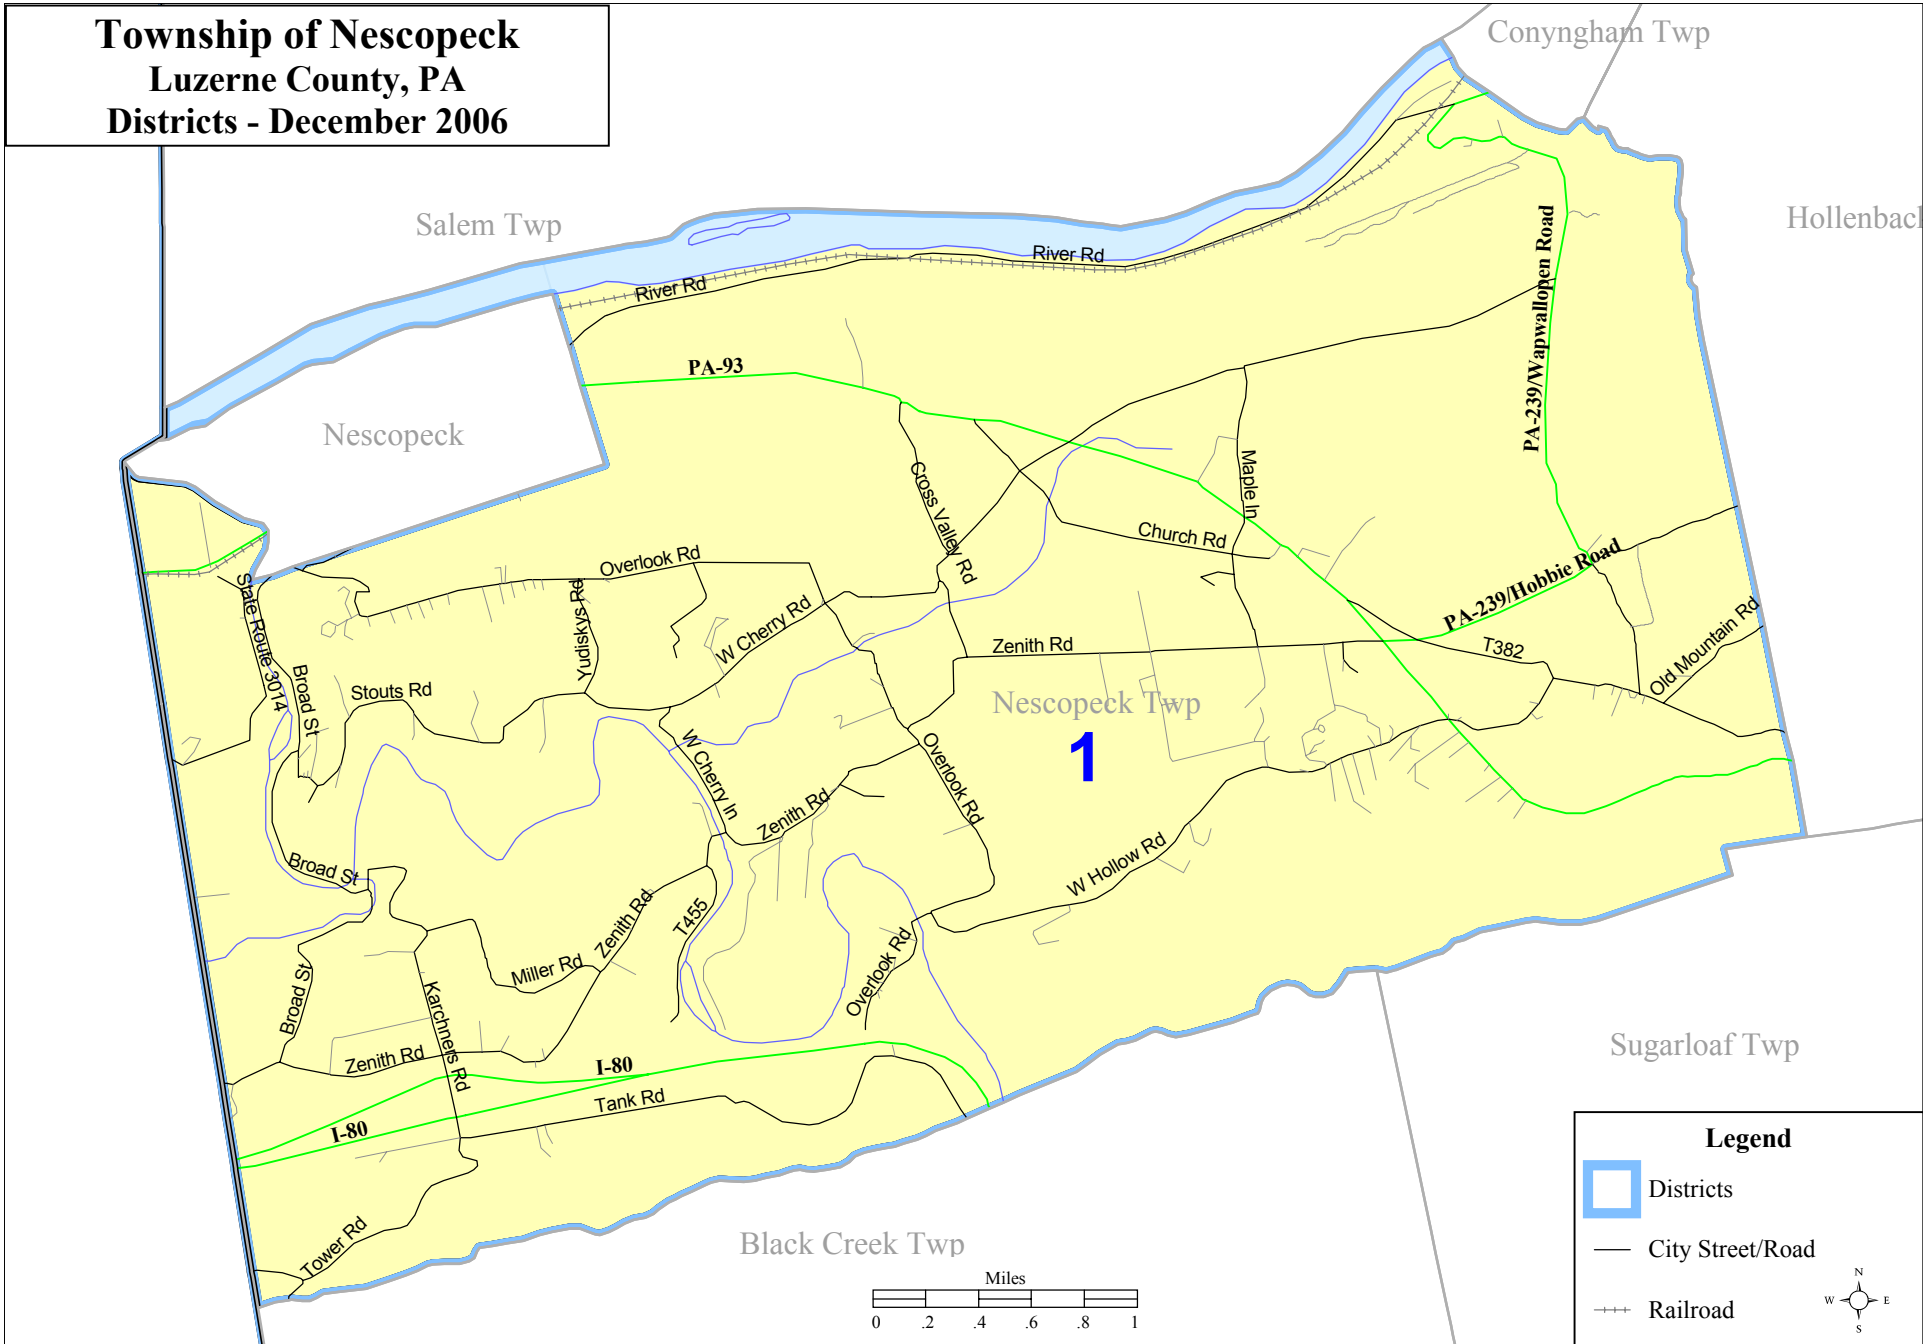

Township of Nescopeck
Luzerne County, PA
Districts - December 2006

Legend

- Districts
- City Street/Road
- Railroad