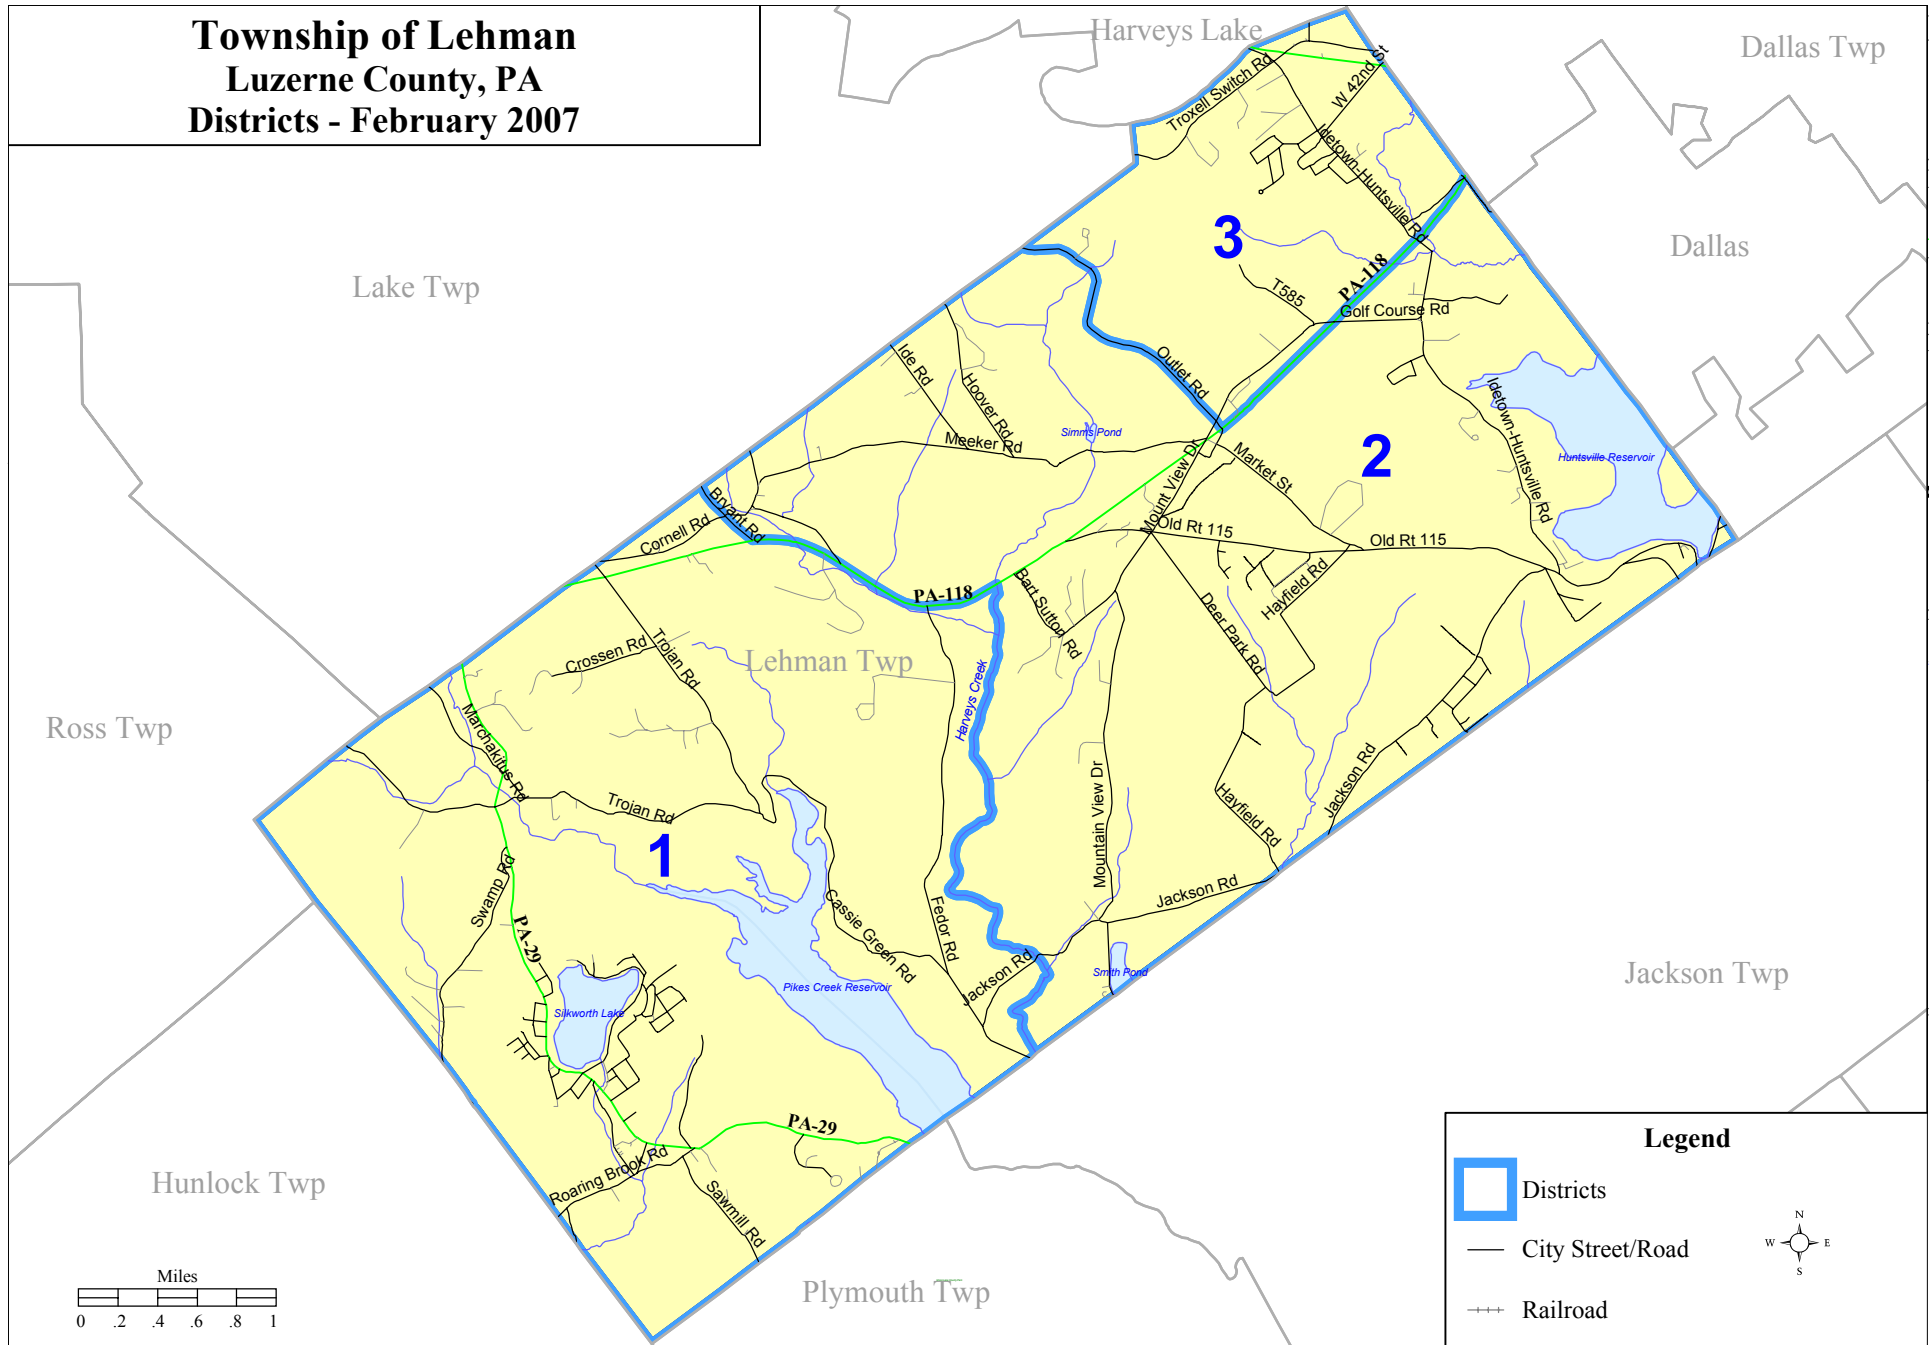

Township of Lehman
Luzerne County, PA
Districts - February 2007

Ross Twp

Lake Twp

Harveys Lake

Dallas Twp

Dallas

Lehman Twp

Jackson Twp

Hunlock Twp

Plymouth Twp

Legend

- Districts
- City Street/Road
- Railroad