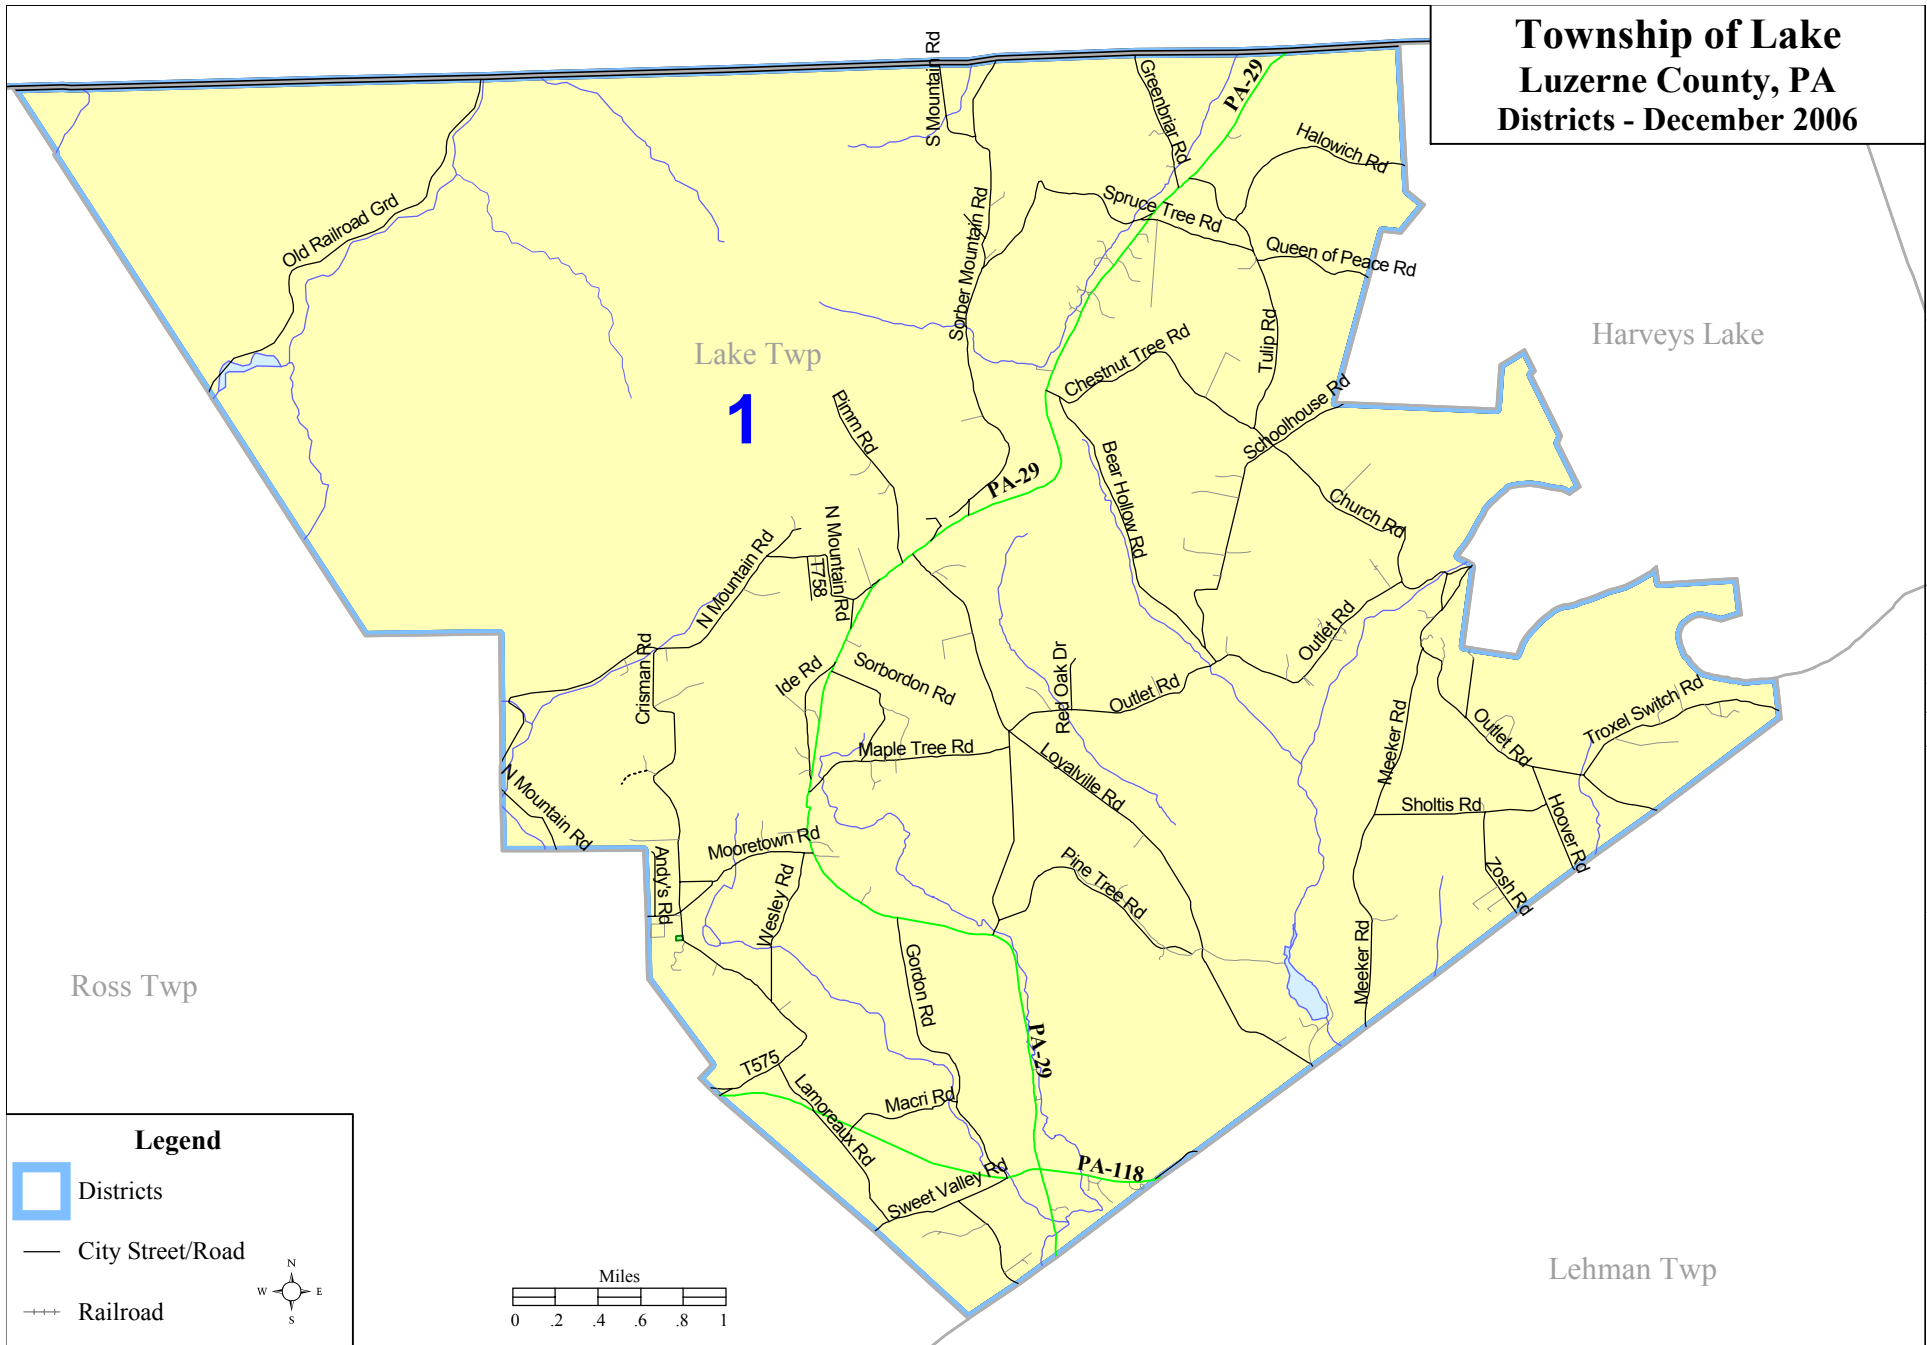

**Township of Lake  
Luzerne County, PA  
Districts - December 2006**

Lake Twp

1

Harveys Lake

Ross Twp

Lehman Twp

**Legend**

- Districts
- City Street/Road
- Railroad