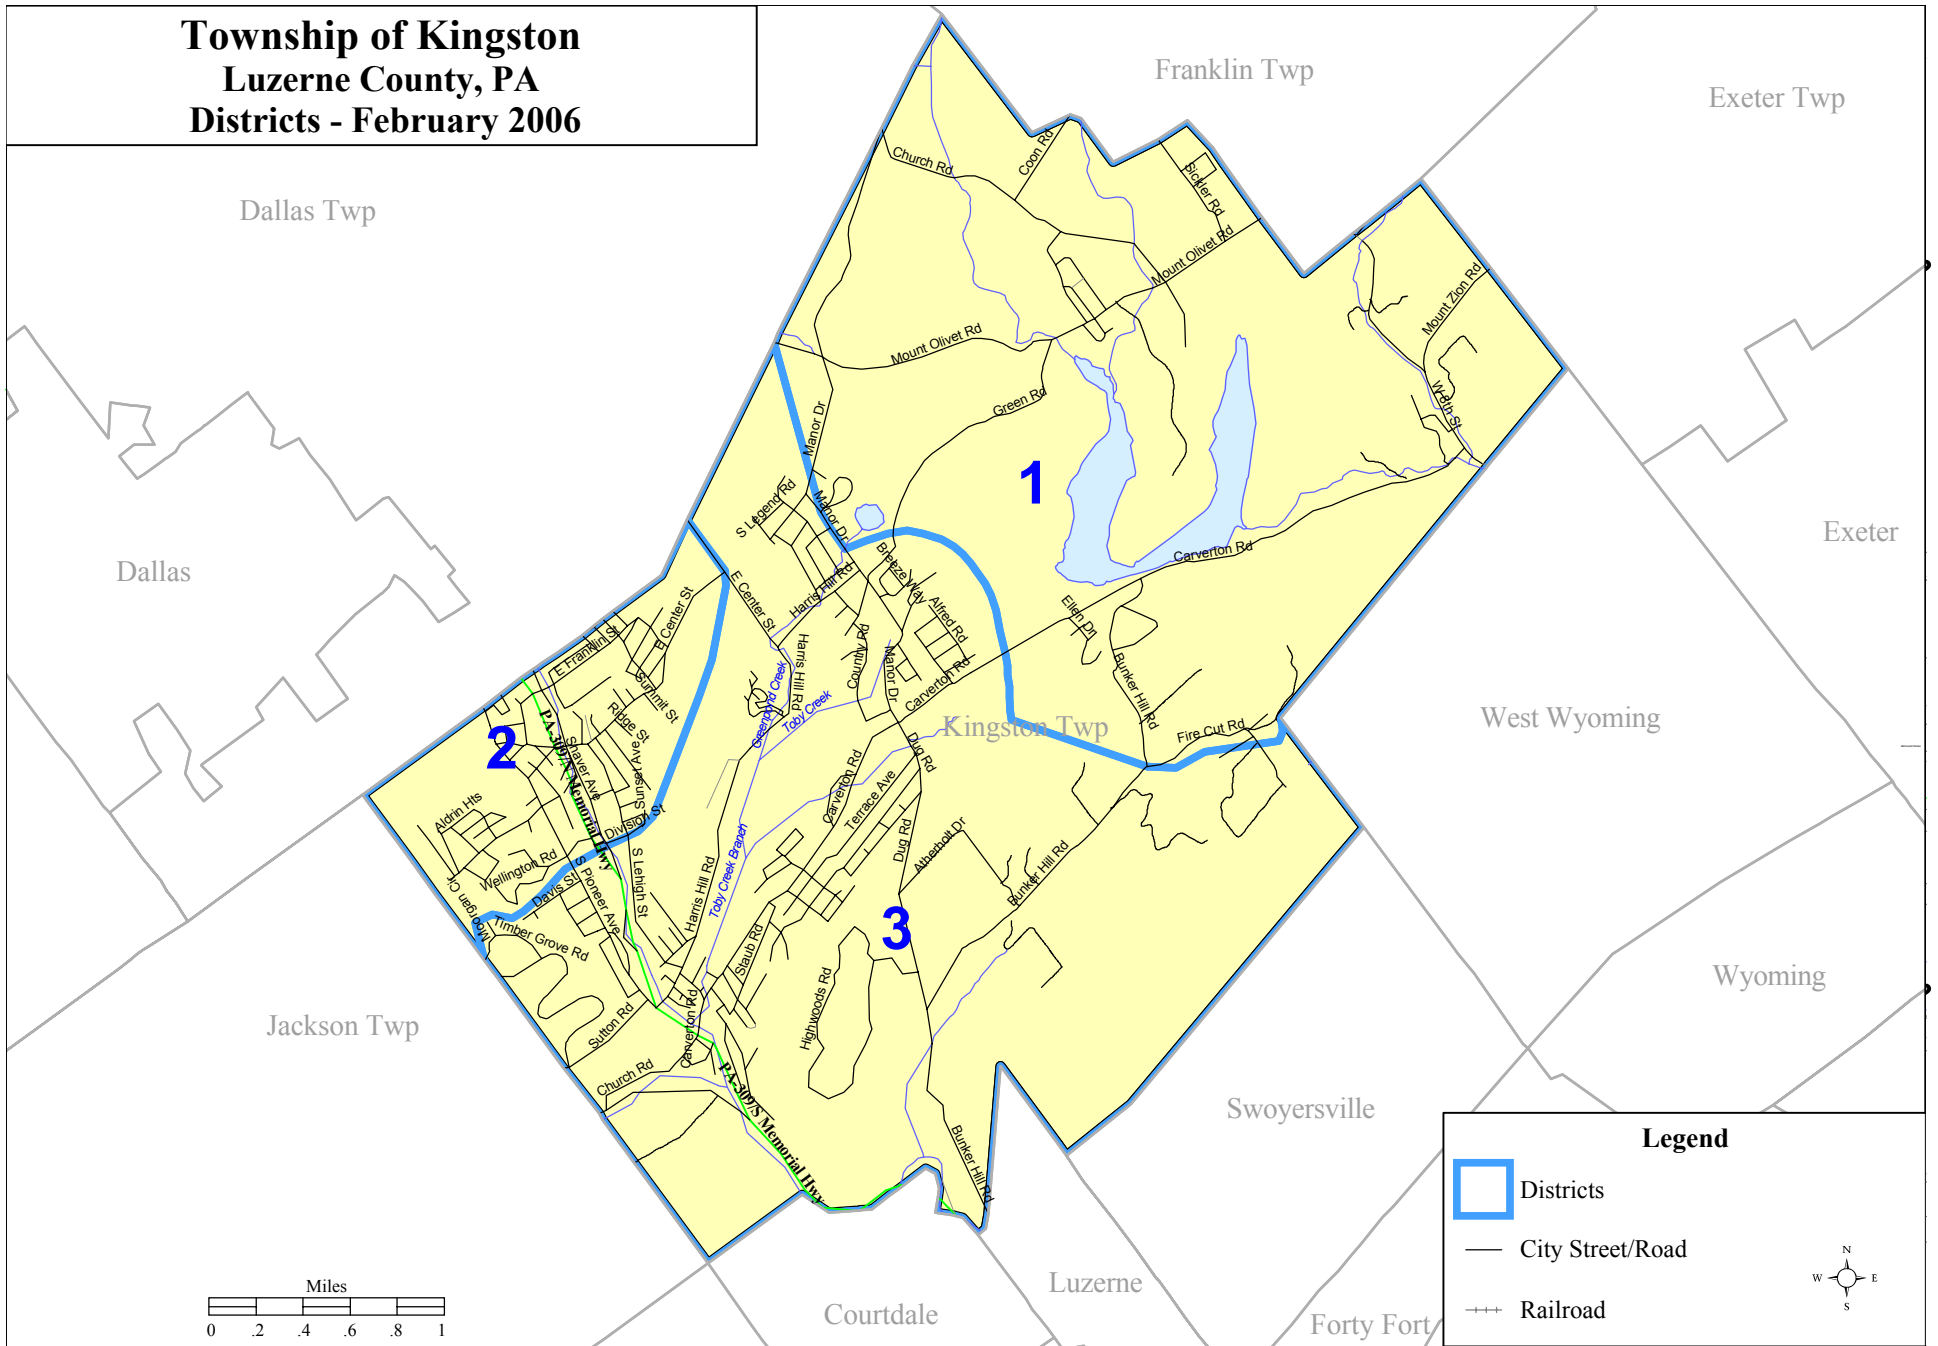

**Township of Kingston  
Luzerne County, PA  
Districts - February 2006**

**Legend**

- Districts
- City Street/Road
- Railroad