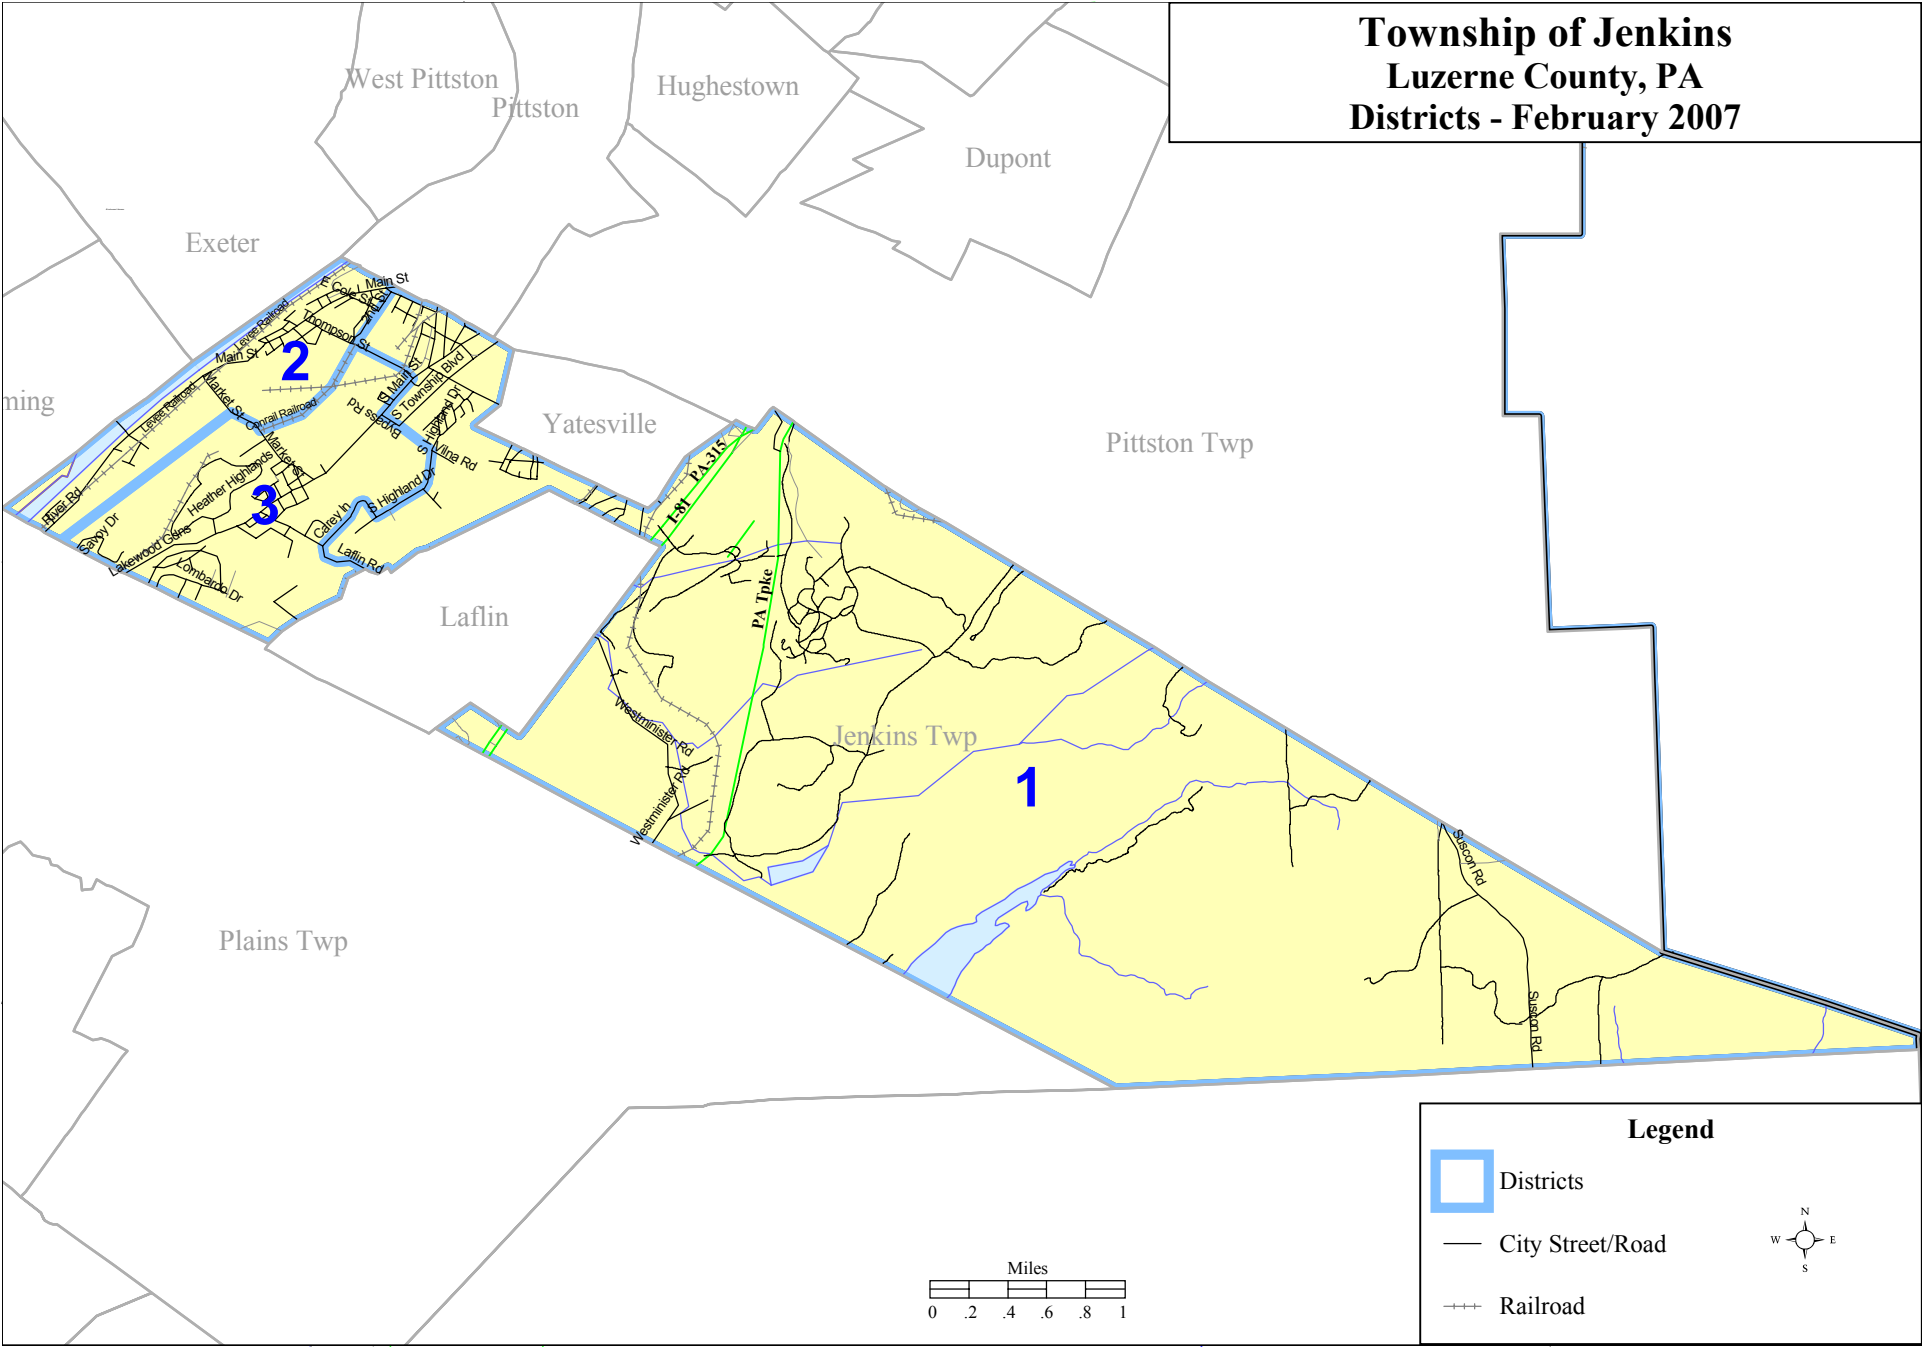

**Township of Jenkins
Luzerne County, PA
Districts - February 2007**

Legend

- Districts
- City Street/Road
- Railroad

N
W — O — E
S