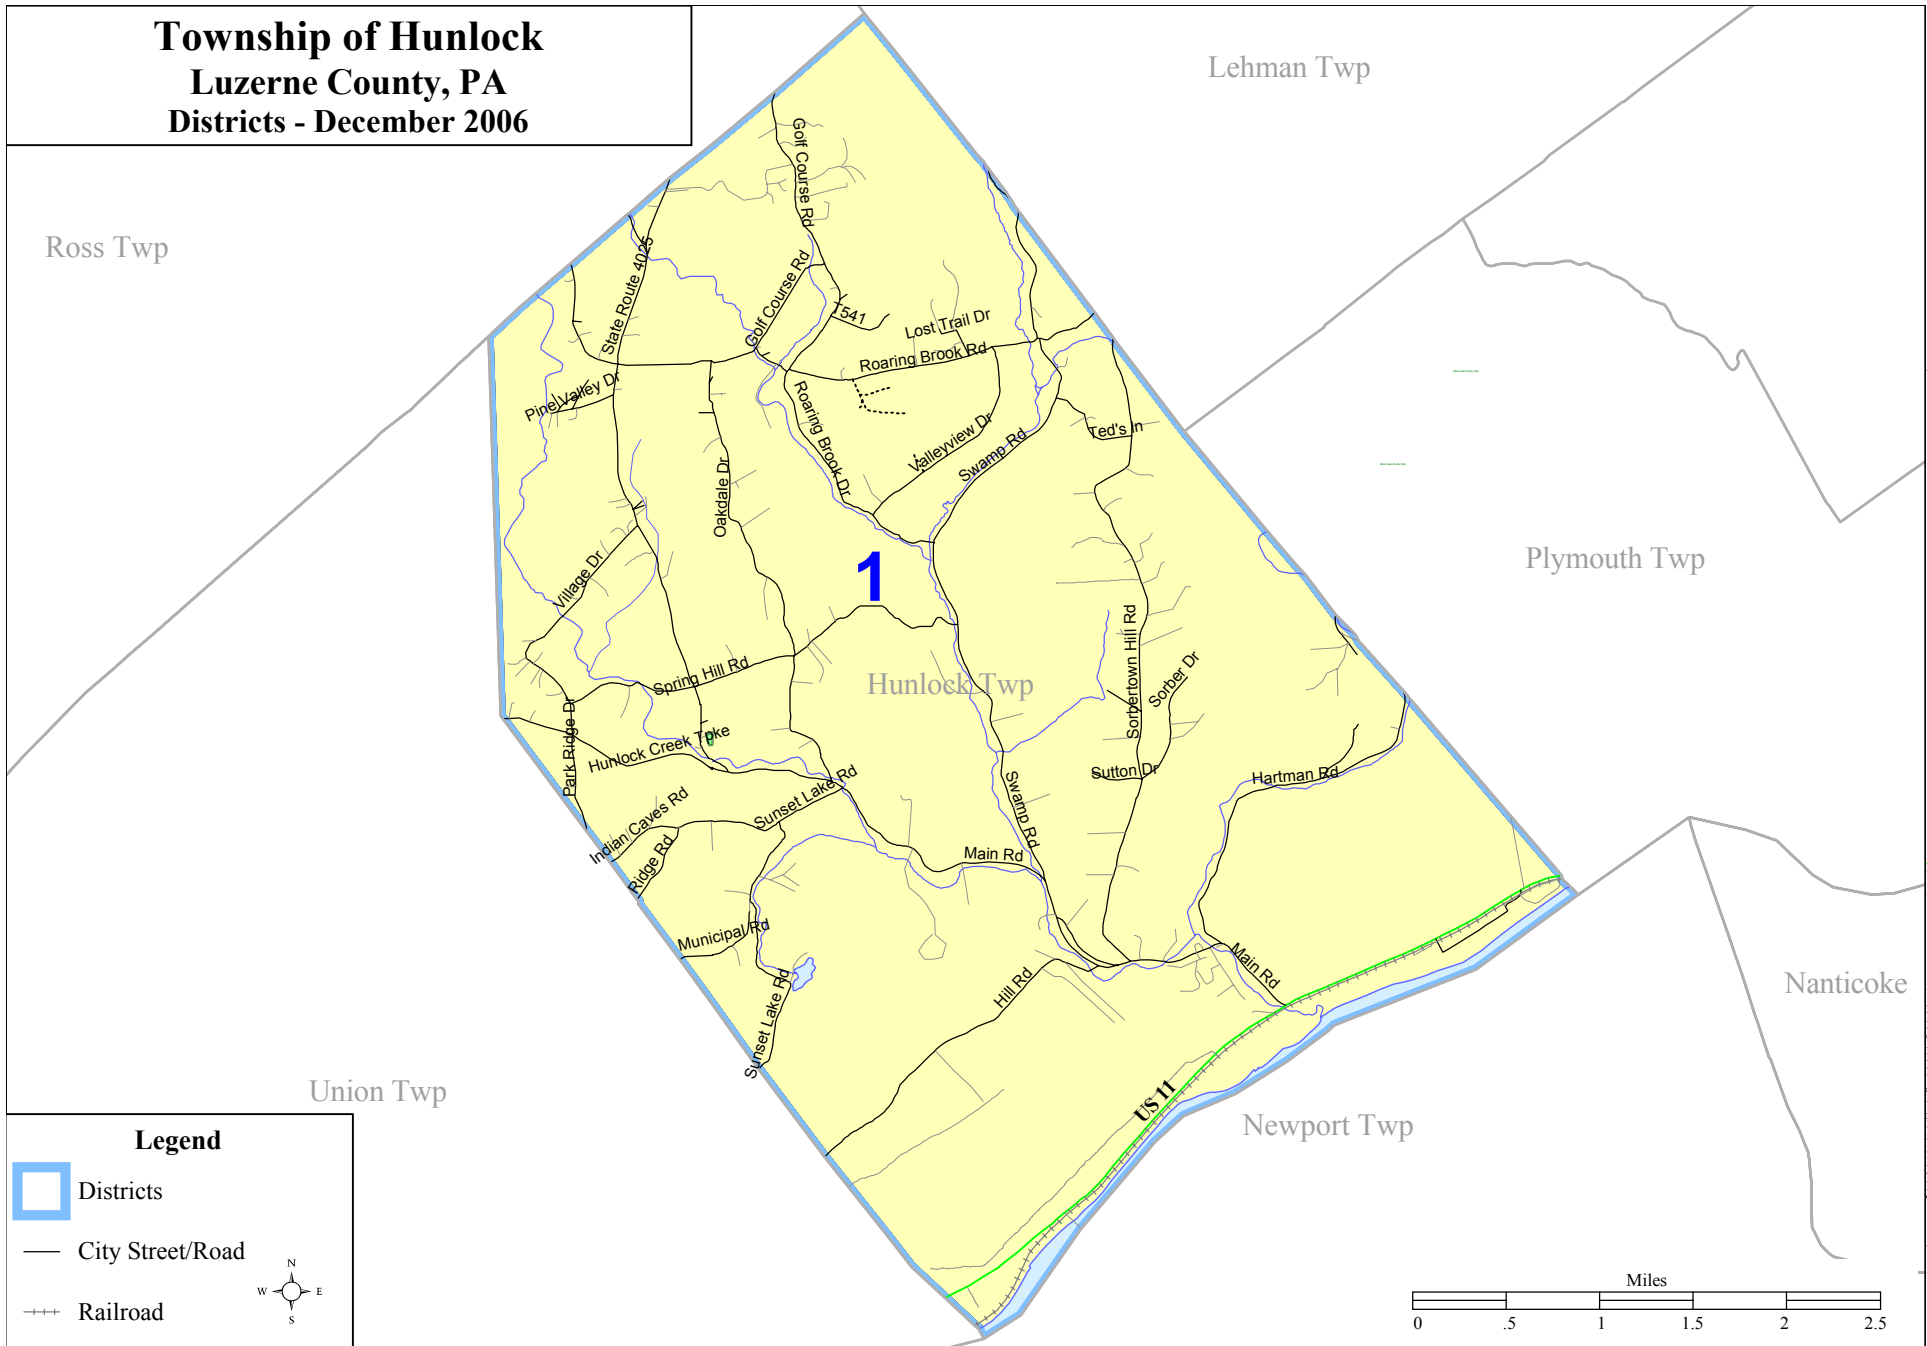

**Township of Hunlock**  
**Luzerne County, PA**  
**Districts - December 2006**

Ross Twp

Lehman Twp

Plymouth Twp

Nanticoke

Newport Twp

Union Twp

**Legend**

-  Districts
-  City Street/Road
-  Railroad