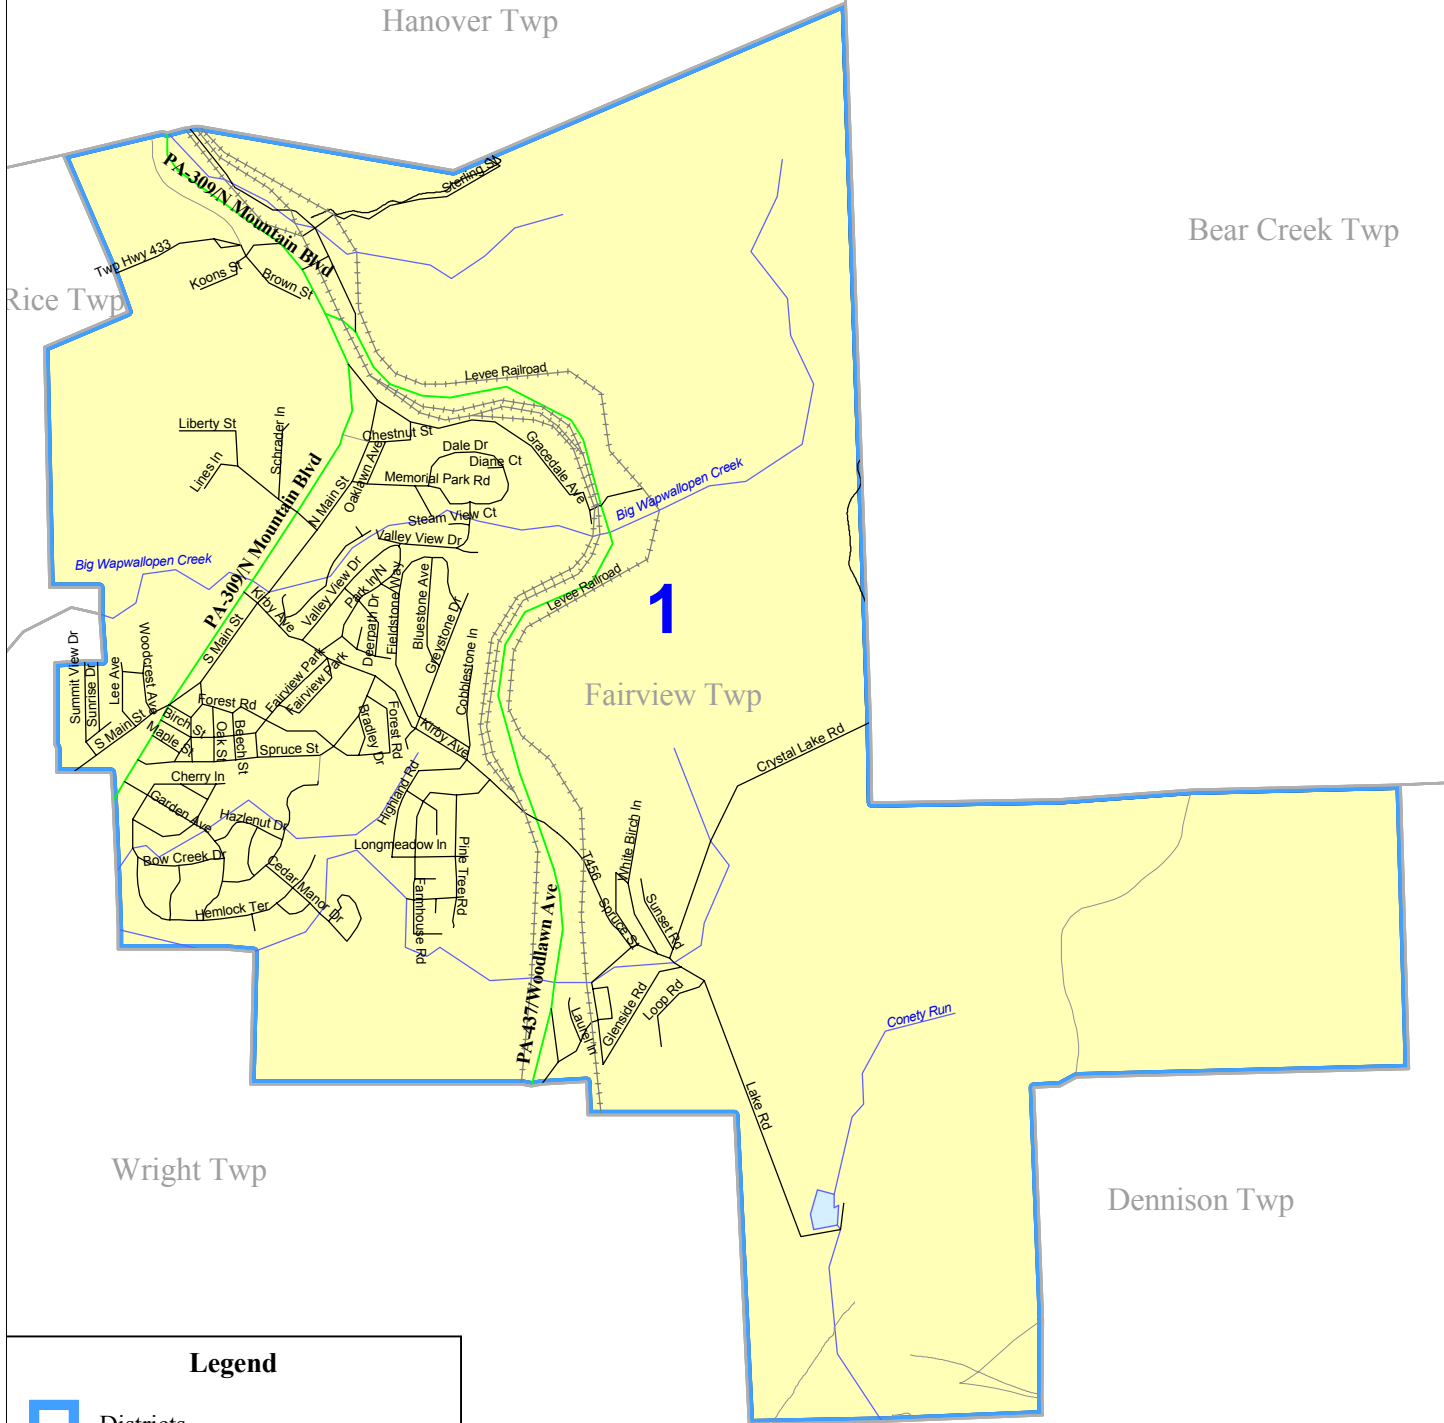

Township of Fairview
Luzerne County, PA
Districts - December 2006

Legend

Districts

City Street/Road

Railroad