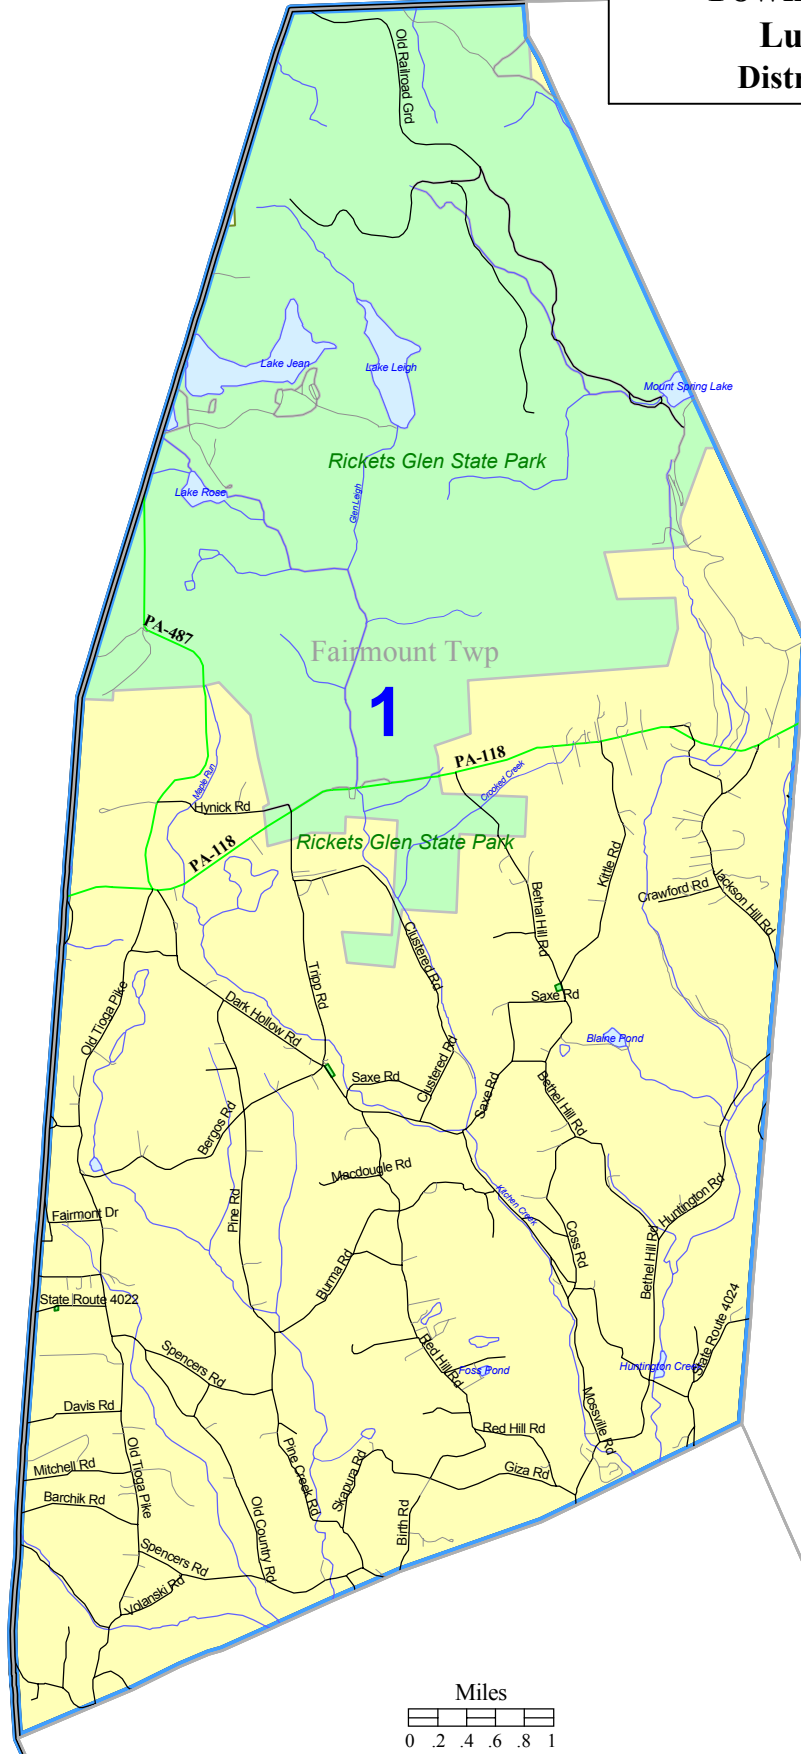

Township of Fairmount
Luzerne County, PA
Districts - December 2006

Ross Twp

Legend

-  Districts
-  City Street/Road
-  Railroad