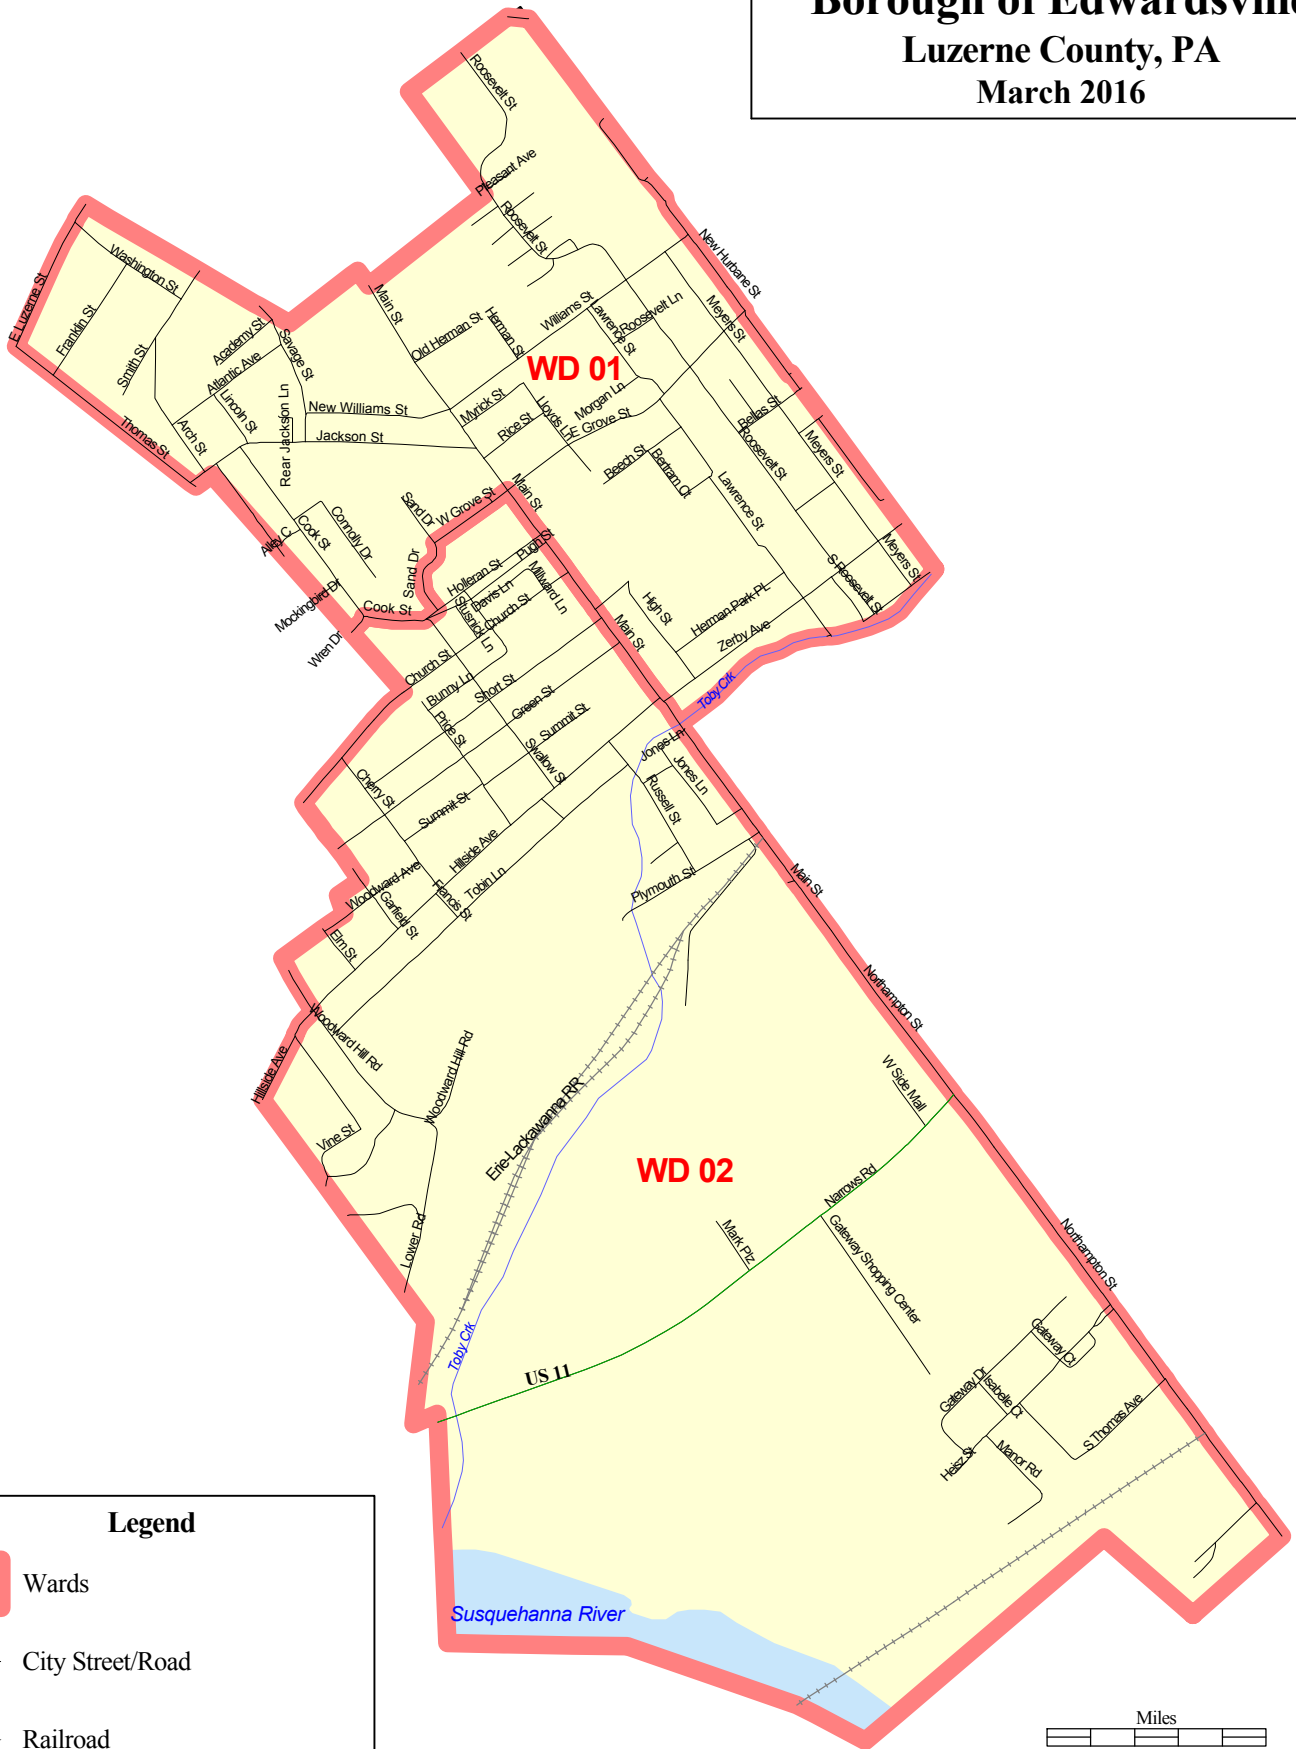

# Borough of Edwarsville

## Luzerne County, PA

March 2016

### Legend

- Wards
- City Street/Road
- Railroad