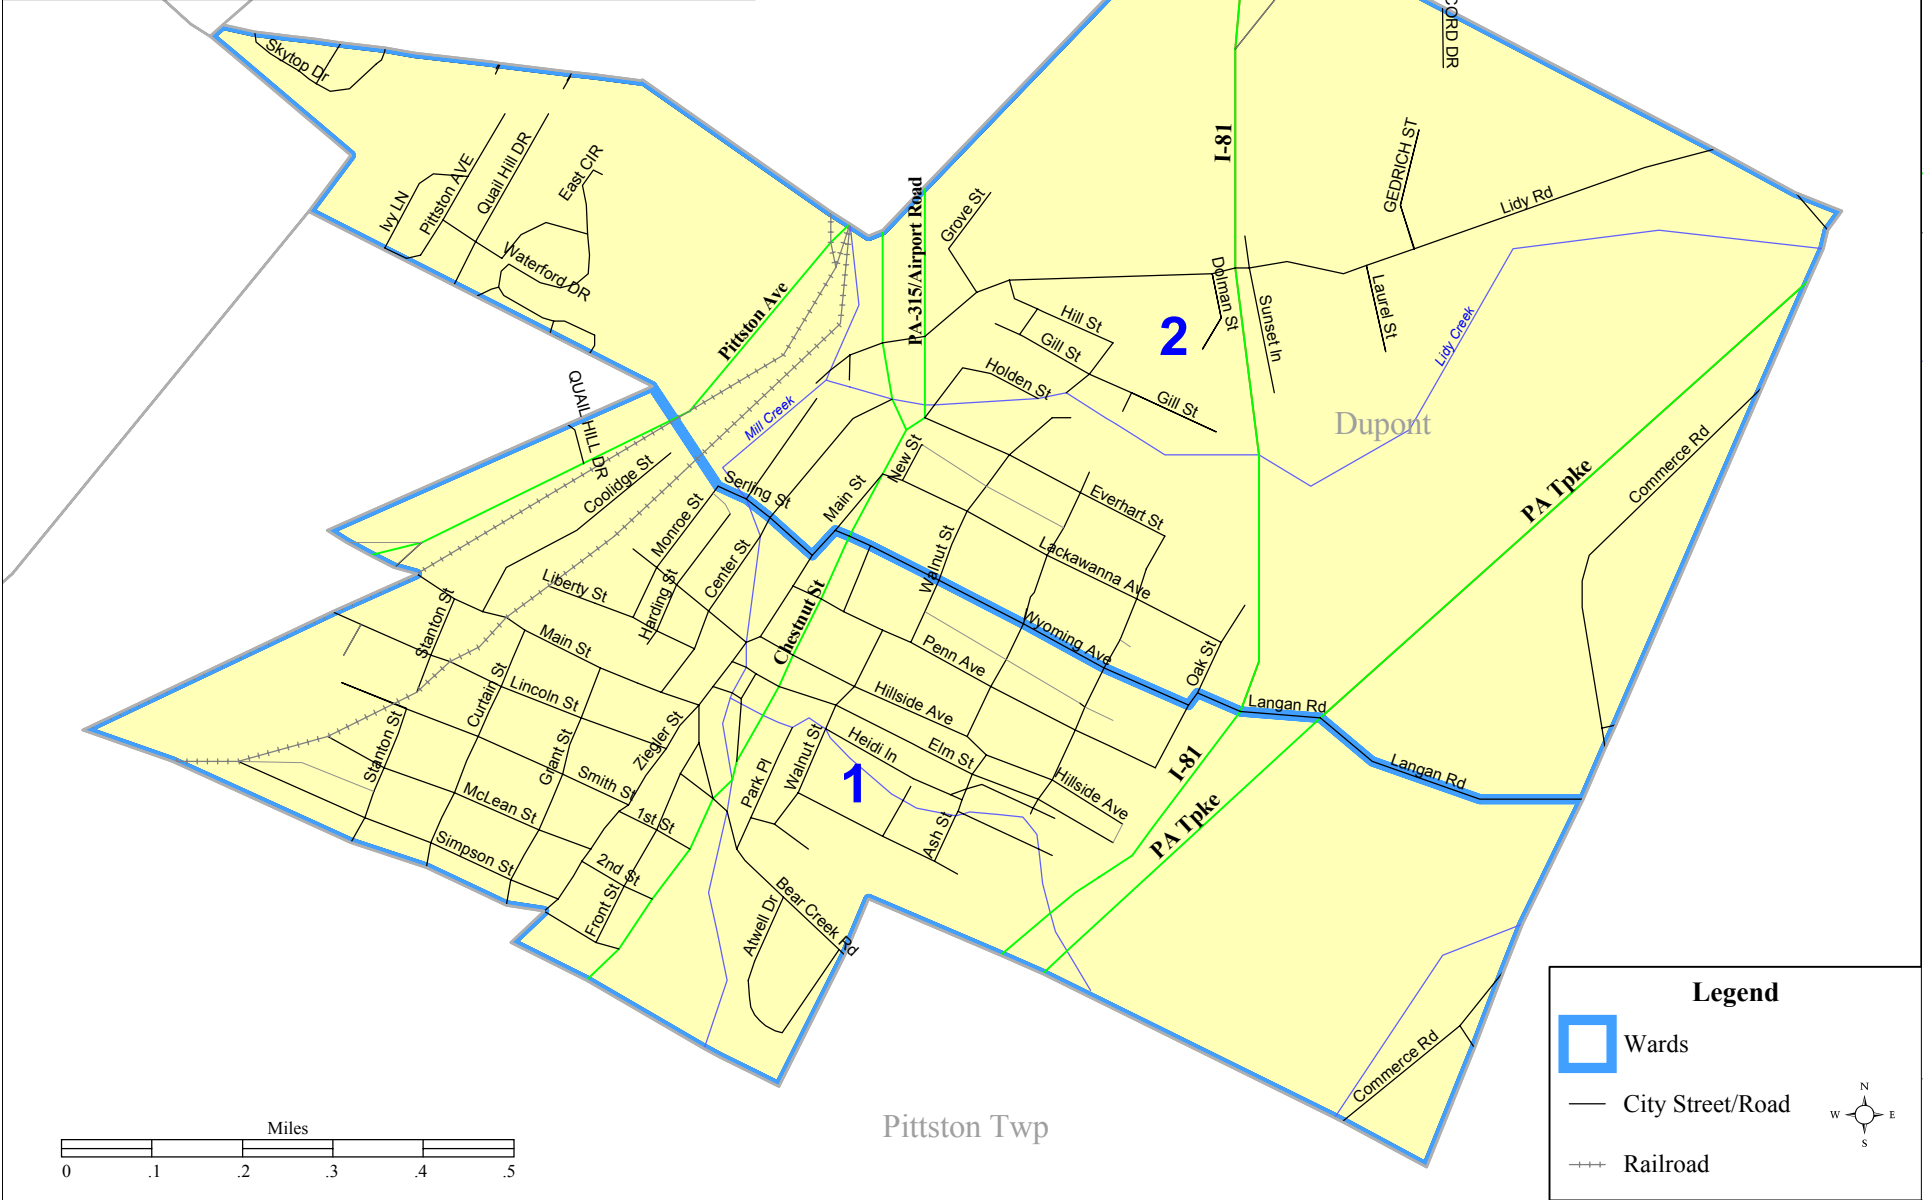

Borough of Dupont
Luzerne County, PA
Wards - September 2006

Legend

- Wards
- City Street/Road
- Railroad

N
W E
S