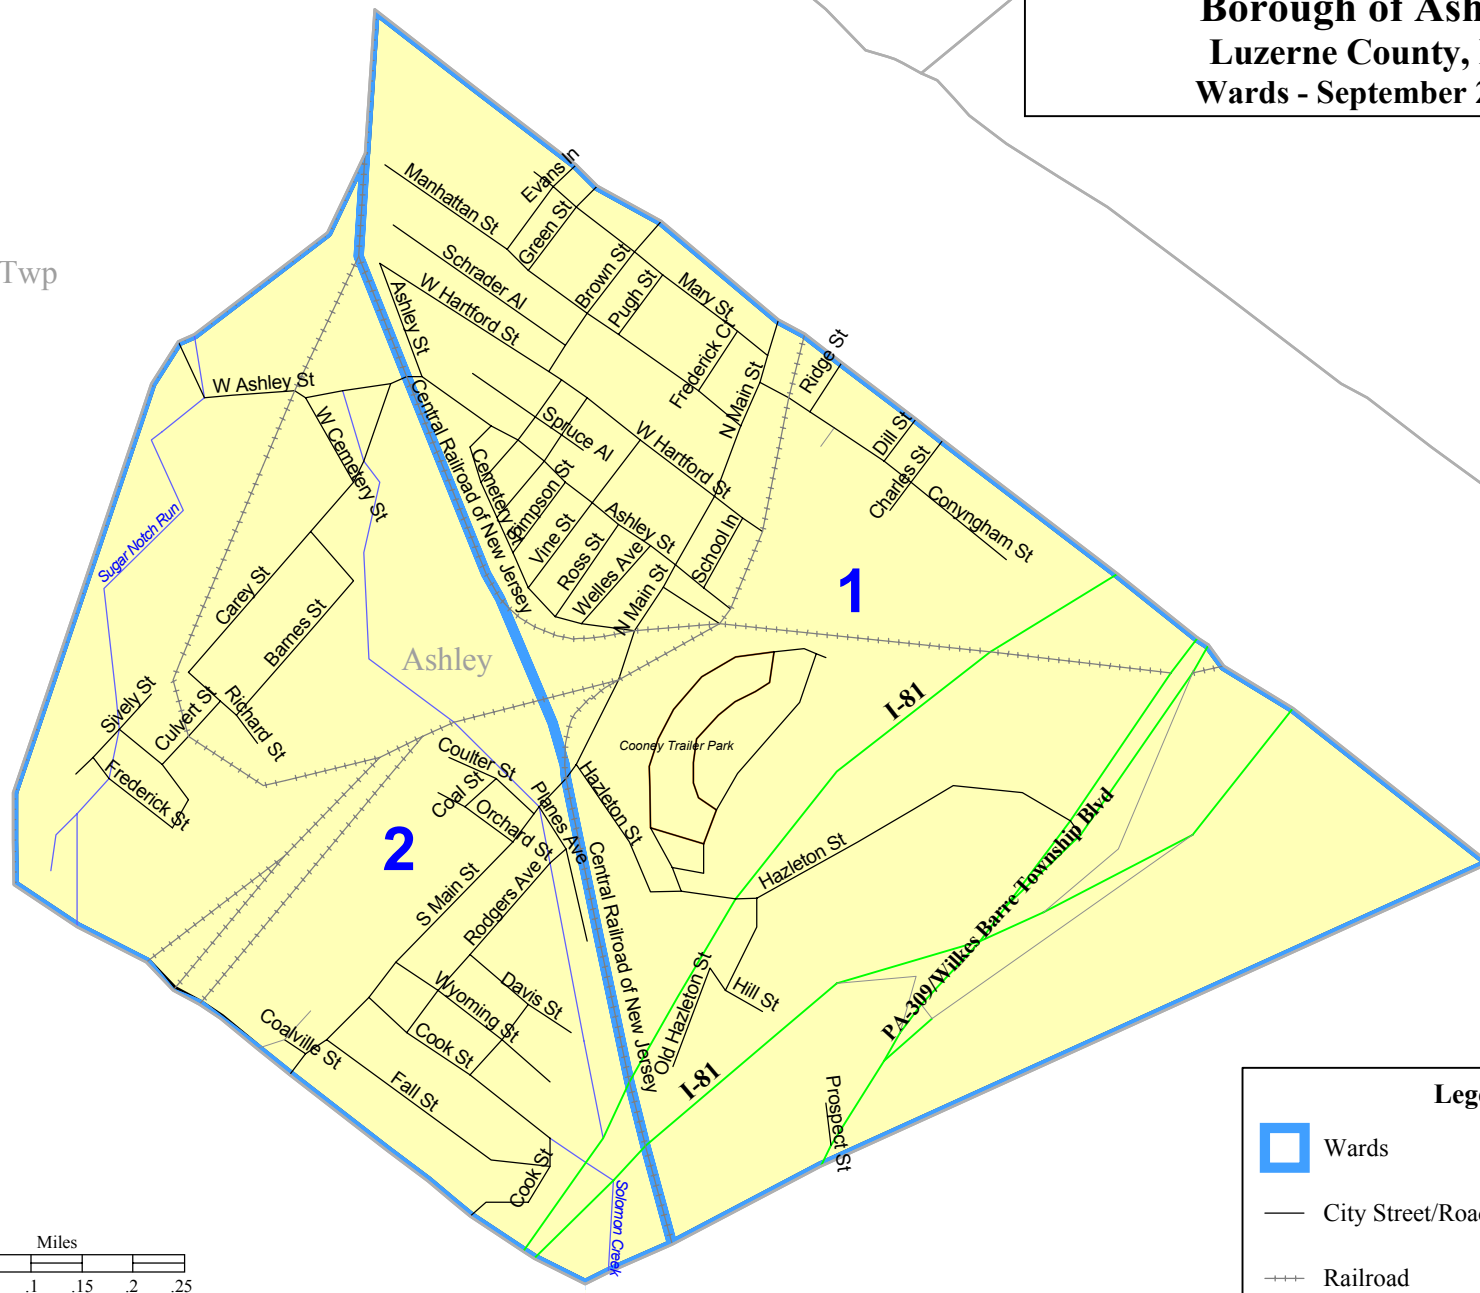

**Borough of Ashley
Luzerne County, PA
Wards - September 2006**

Hanover Twp

Legend

- Wards
- City Street/Road
- Railroad

N
W — E
S