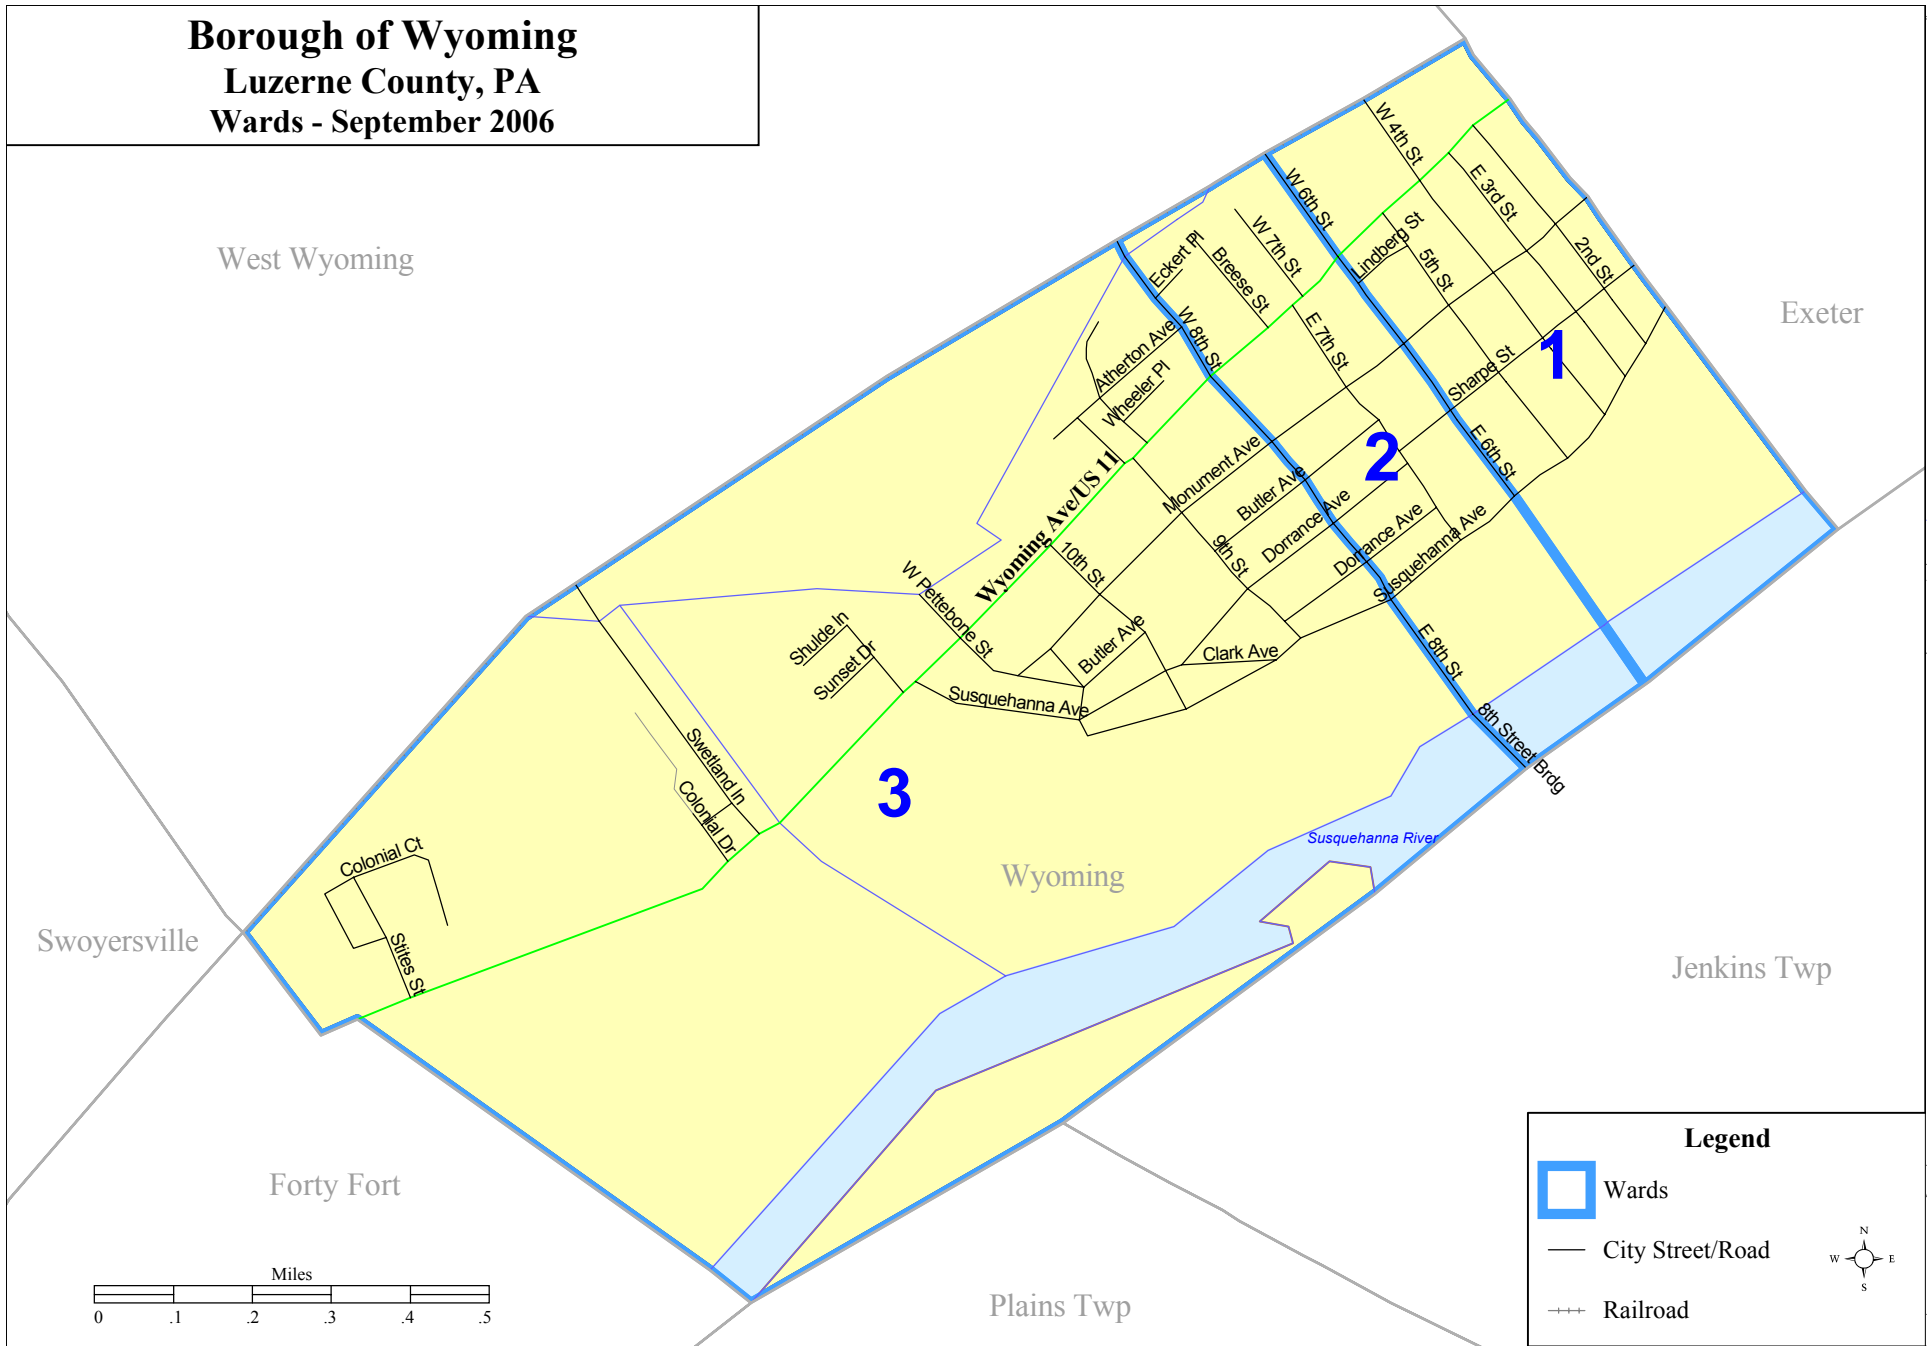

Borough of Wyoming
Luzerne County, PA
Wards - September 2006

Legend

- Wards
- City Street/Road
- +++ Railroad