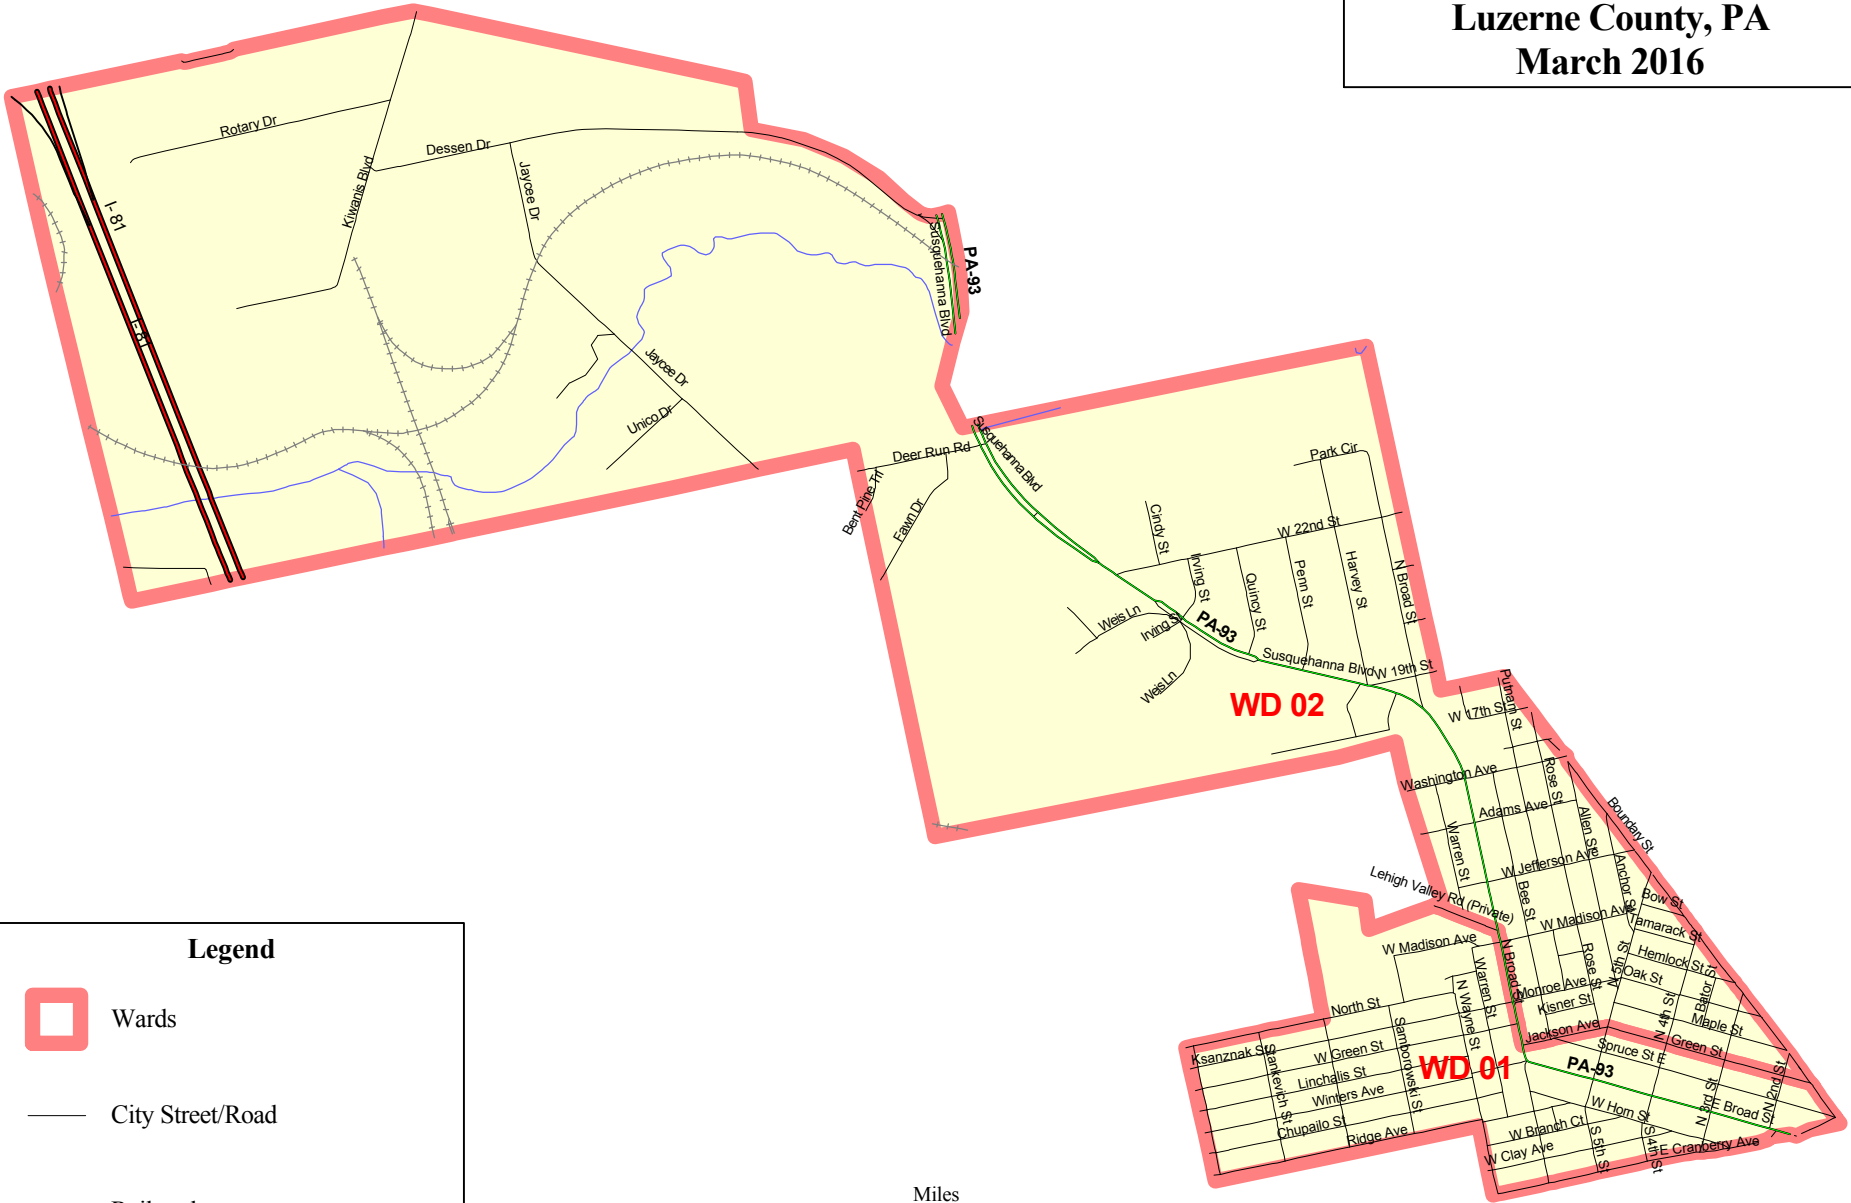

Borough of West Hazleton Luzerne County, PA March 2016

Legend

- Wards
- City Street/Road
- Railroad