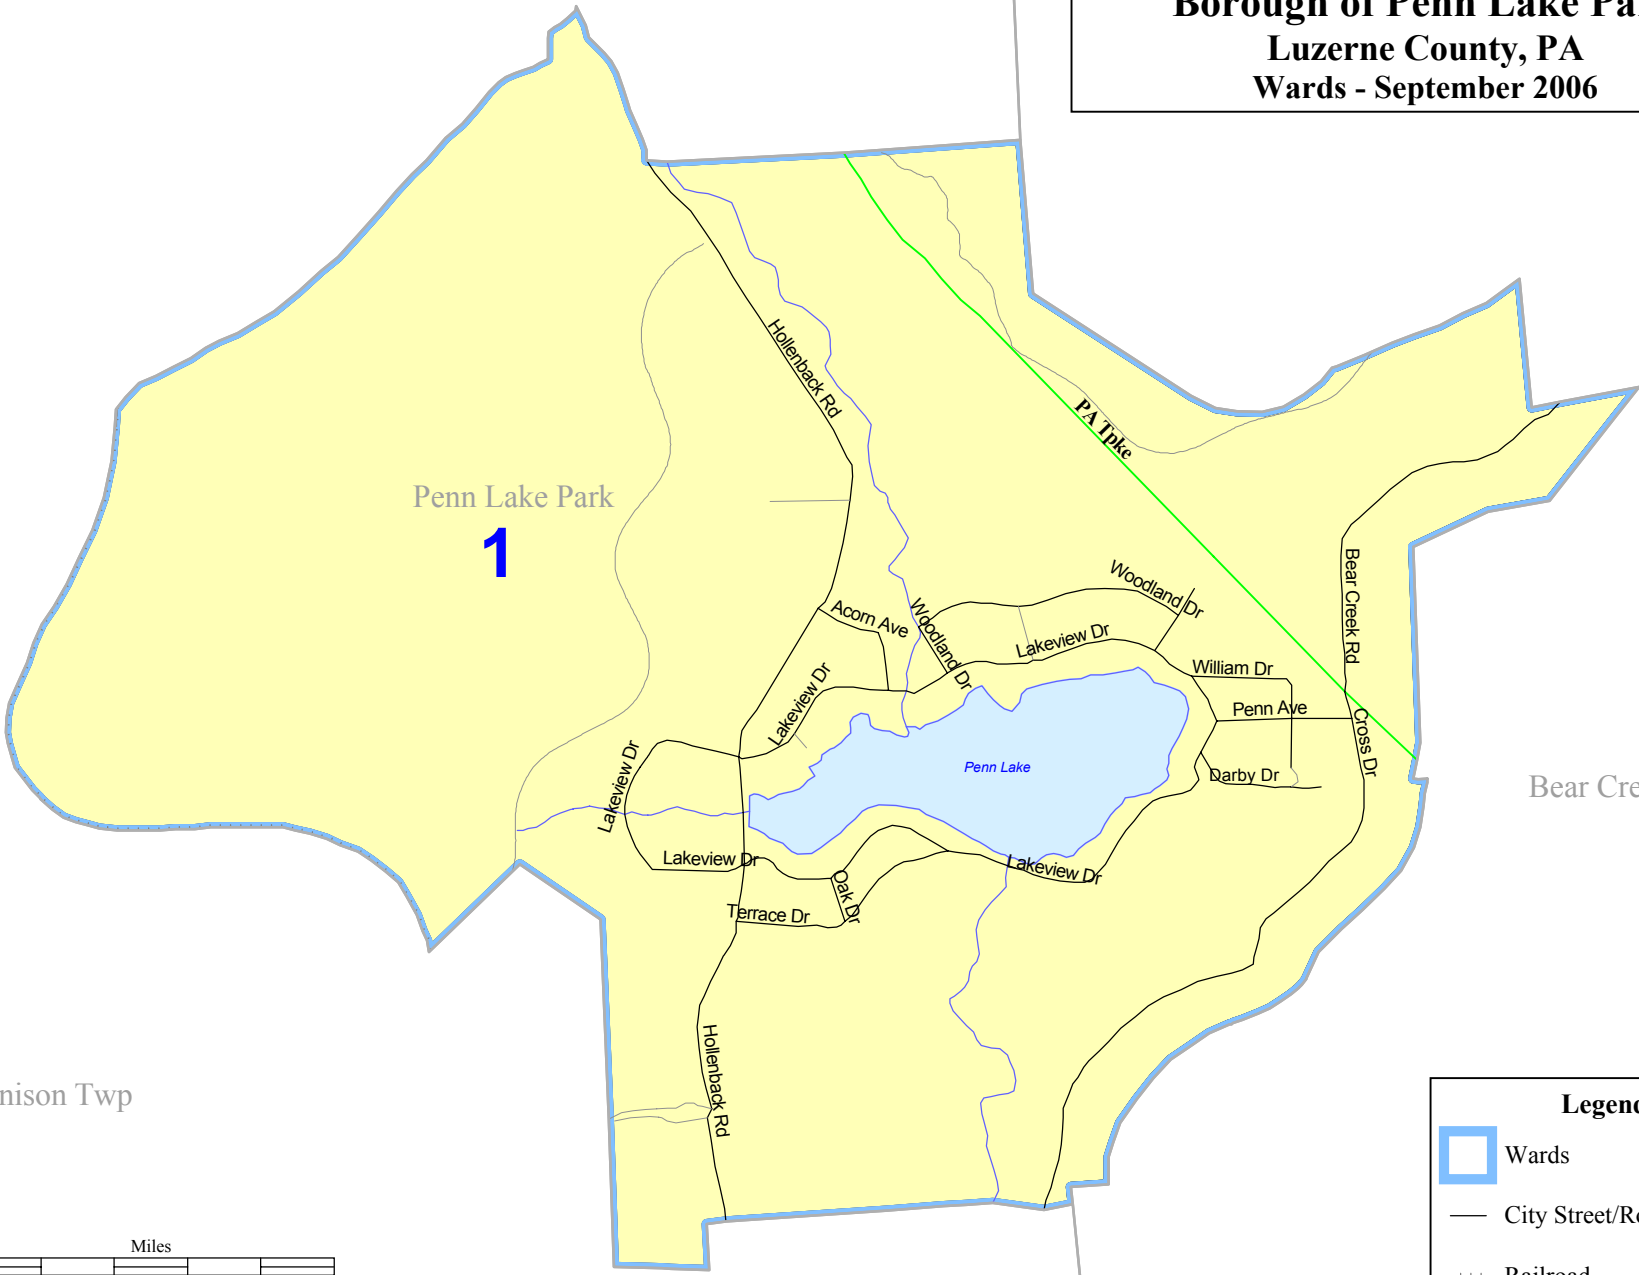

Borough of Penn Lake Park
Luzerne County, PA
Wards - September 2006

Bear Creek Twp

Dennison Twp

Legend

-  Wards
-  City Street/Road
-  Railroad