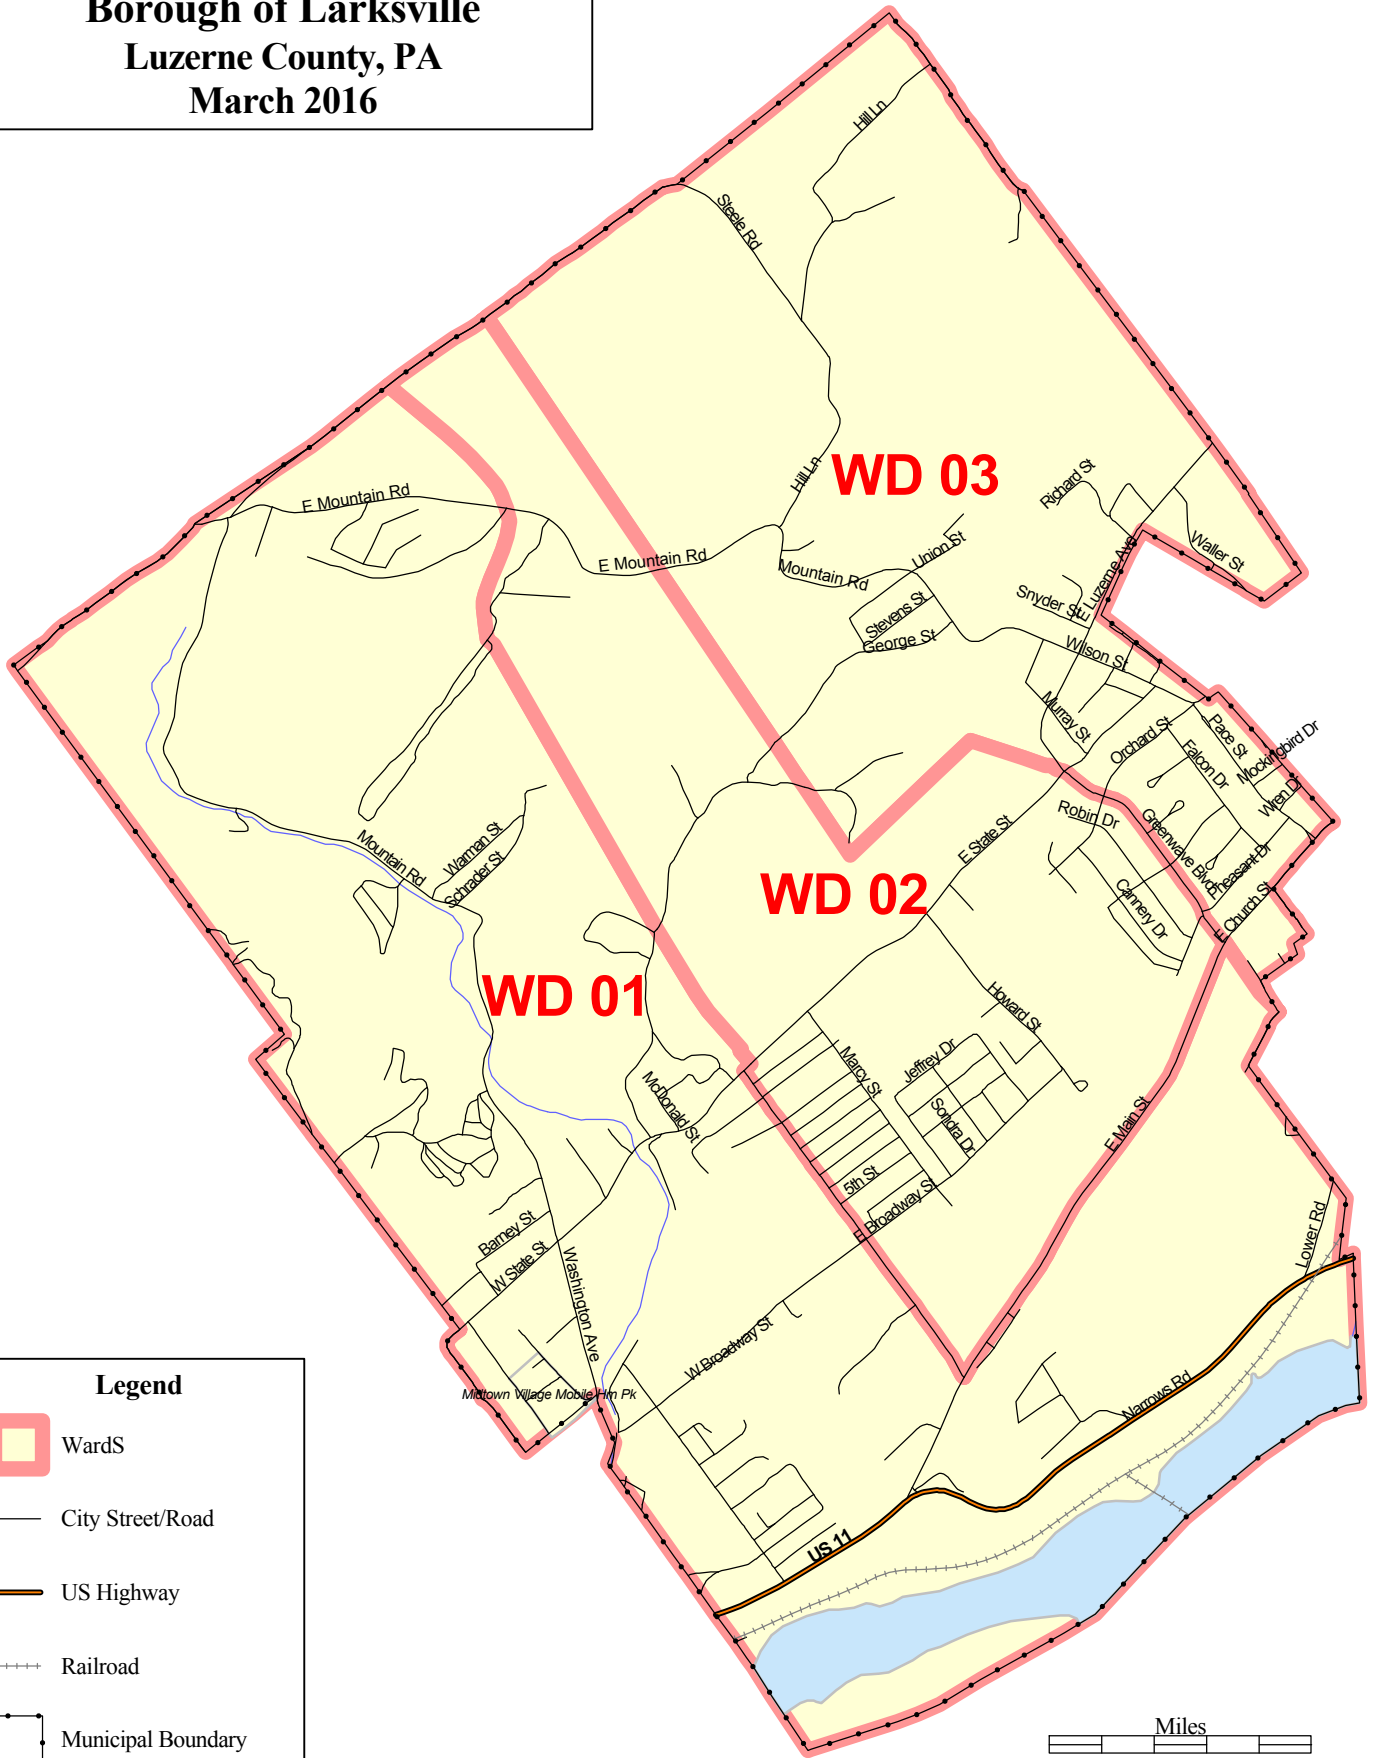

Borough of Larksville
Luzerne County, PA
March 2016

Legend

- Wards
- City Street/Road
- US Highway
- Railroad
- Municipal Boundary