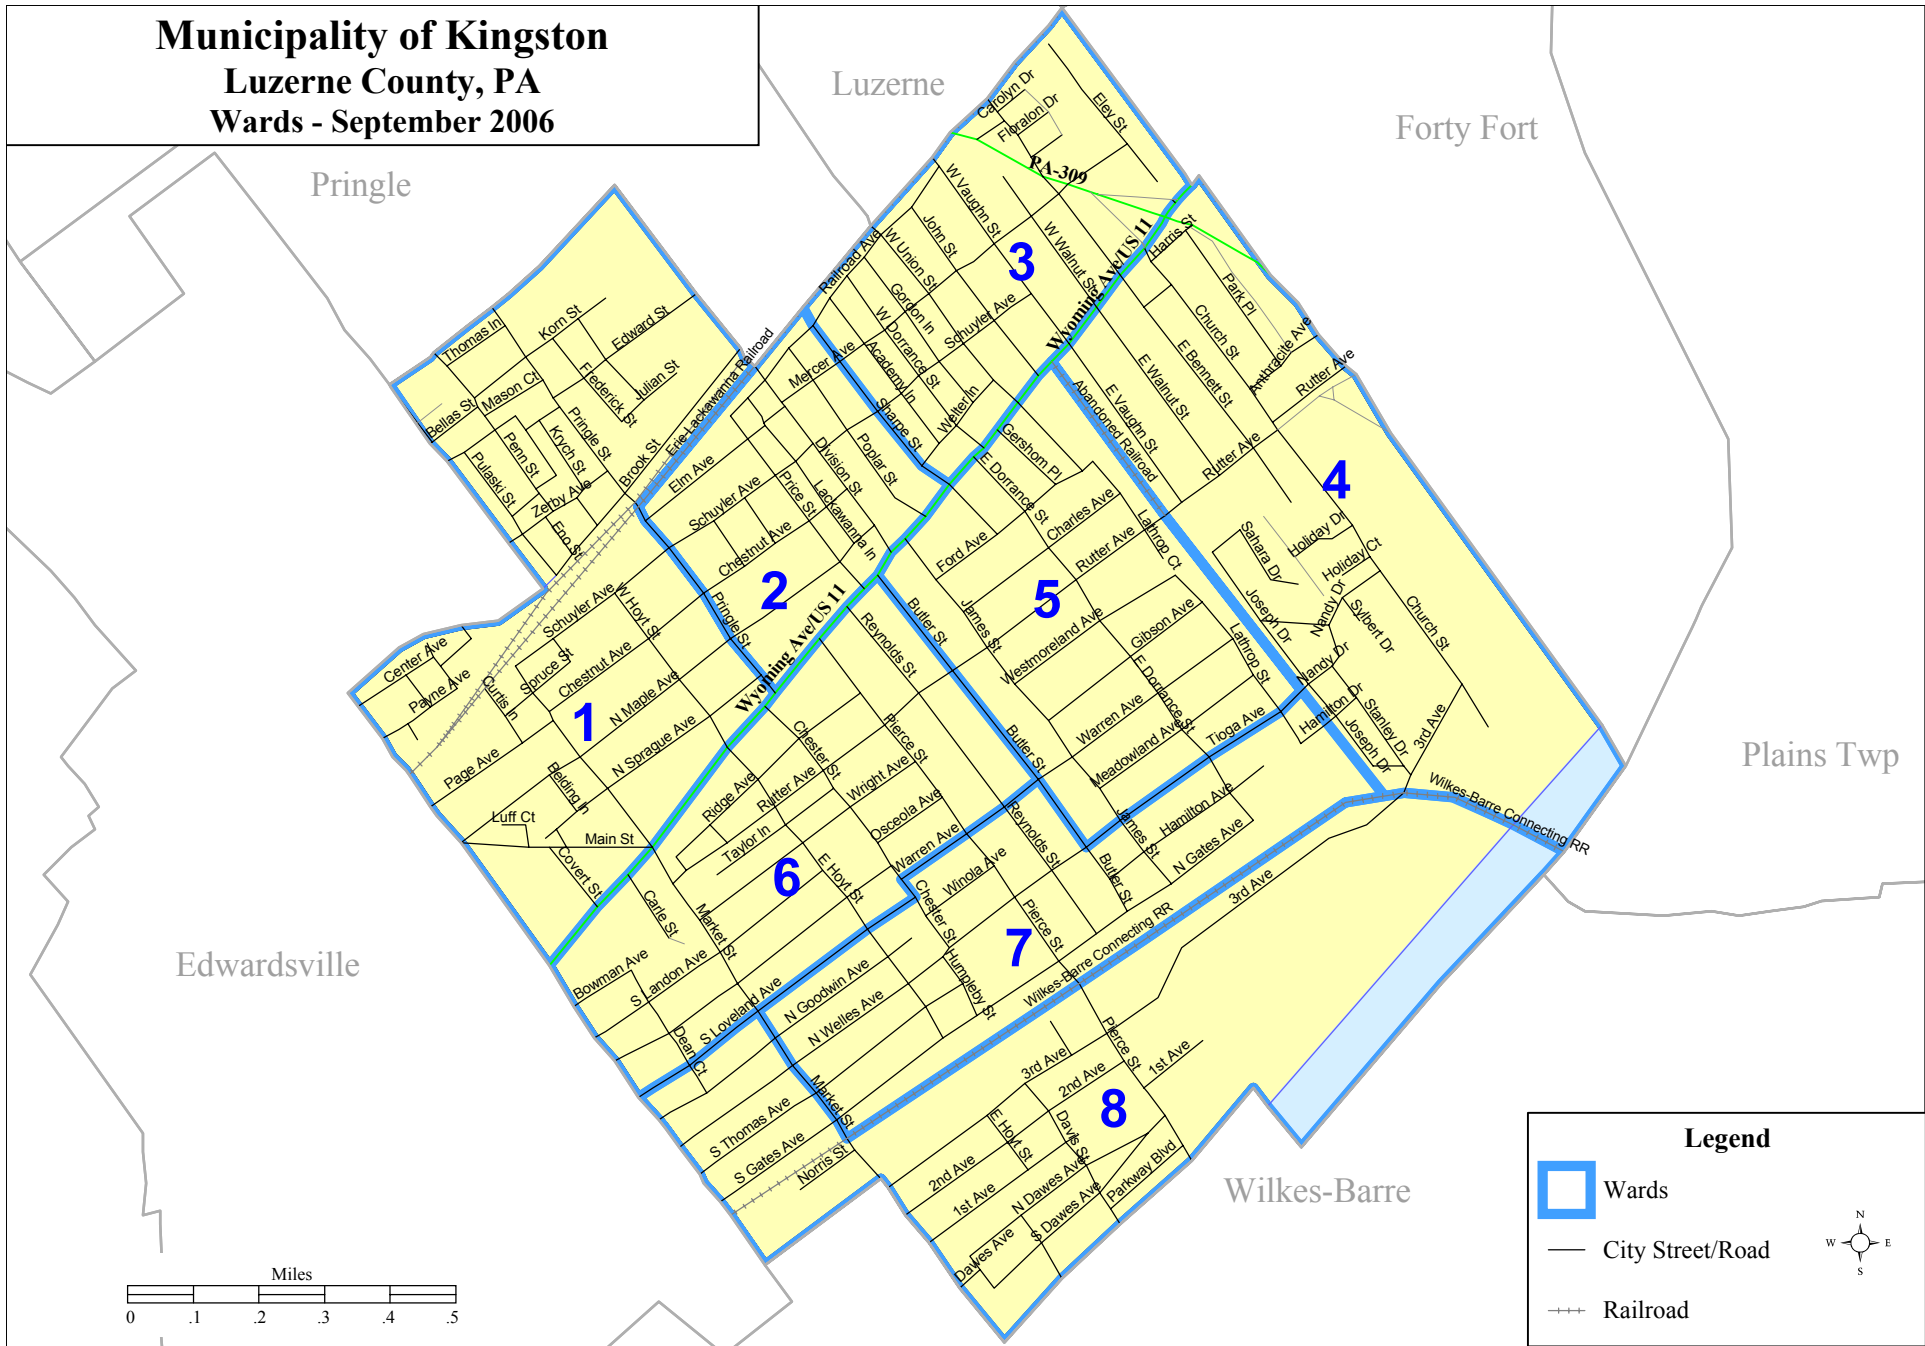

Municipality of Kingston
Luzerne County, PA
Wards - September 2006

Legend

- Wards
- City Street/Road
- +++ Railroad

N
W E
S