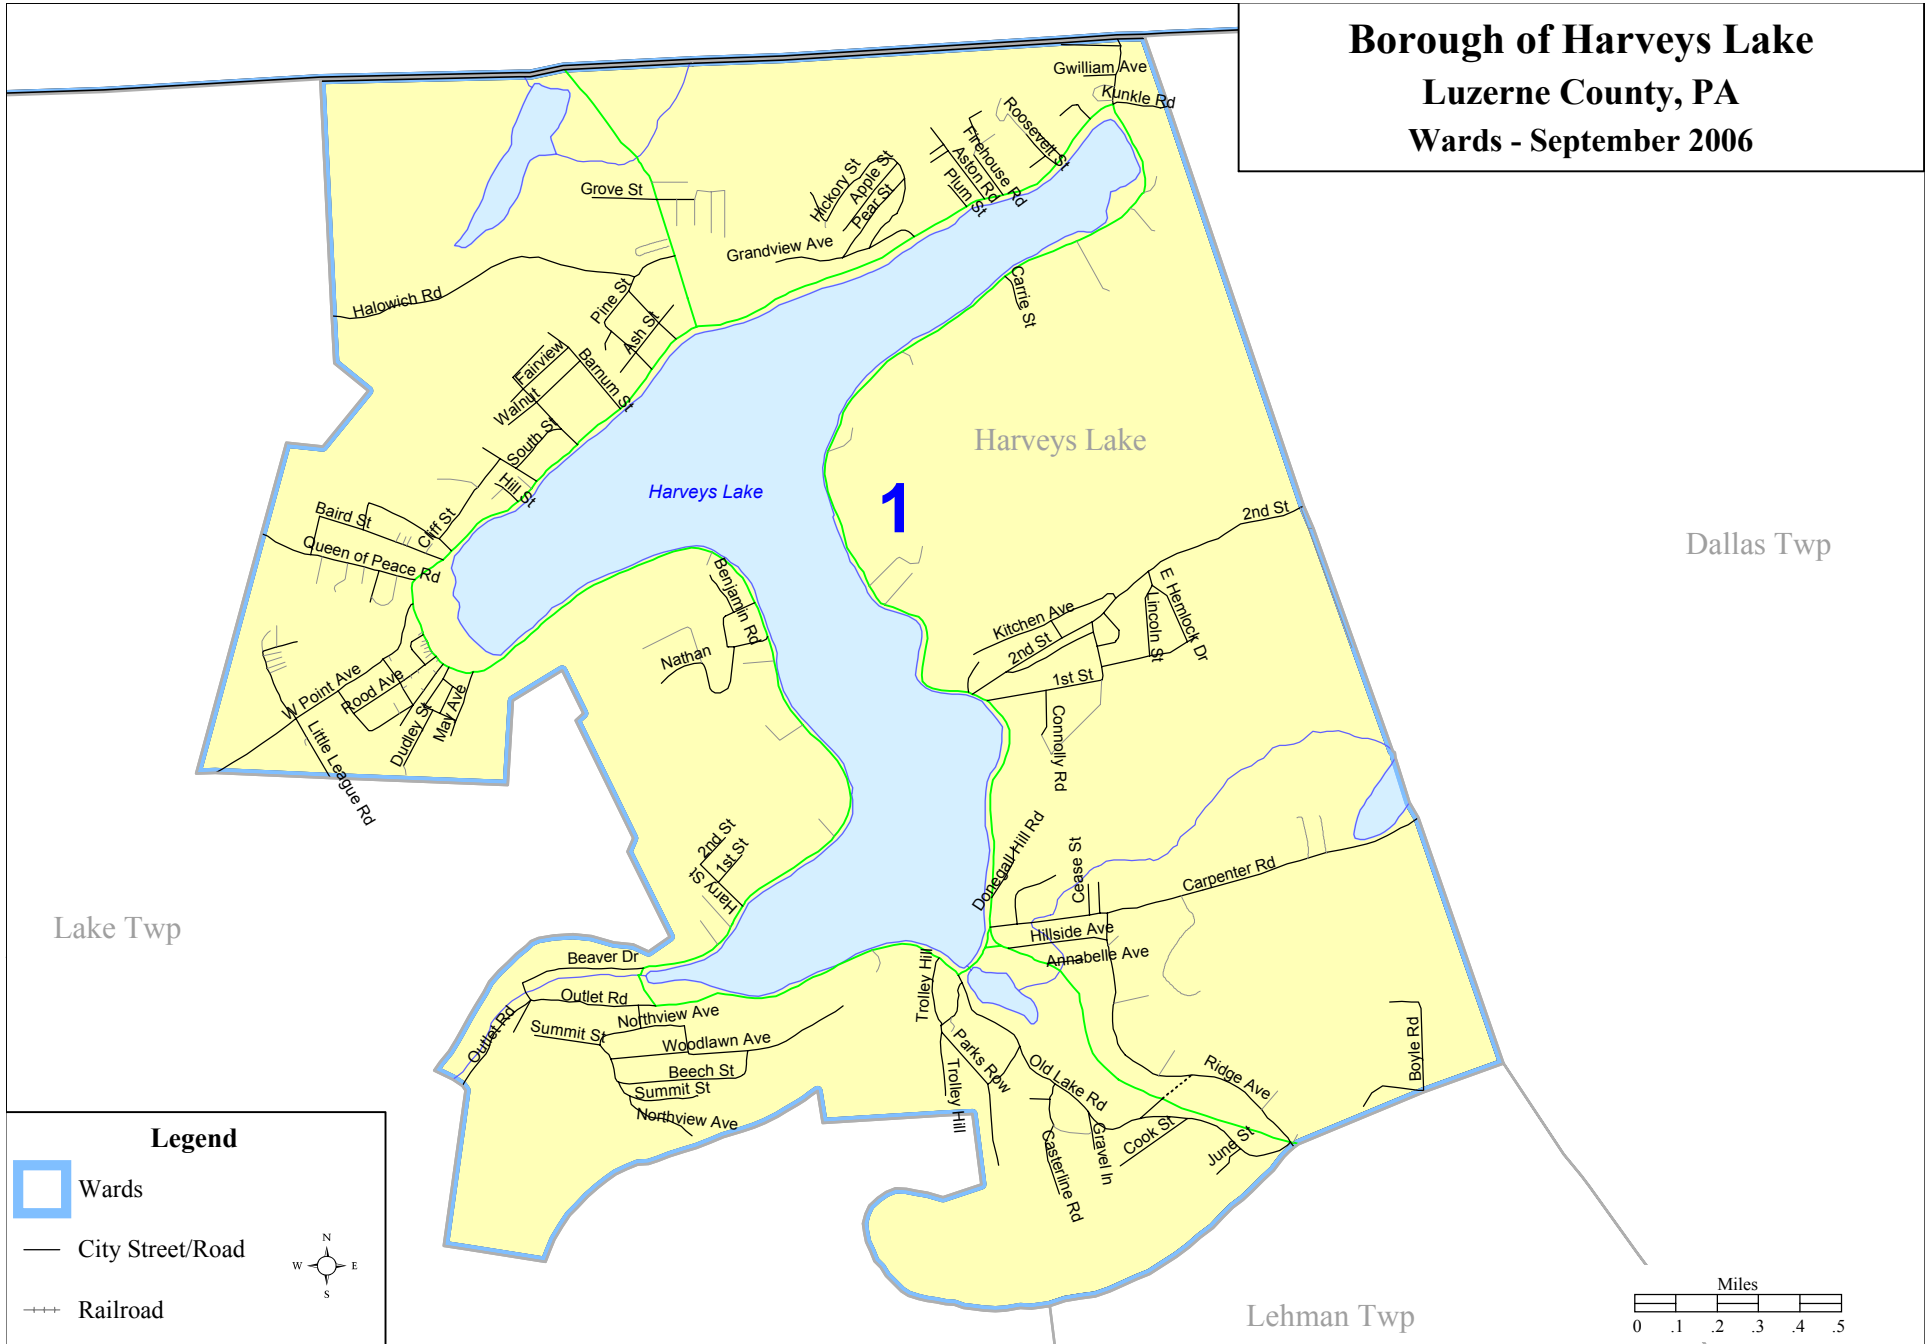

Borough of Harveys Lake
Luzerne County, PA
Wards - September 2006

Dallas Twp

Lake Twp

Lehman Twp

Legend

-  Wards
-  City Street/Road
-  Railroad