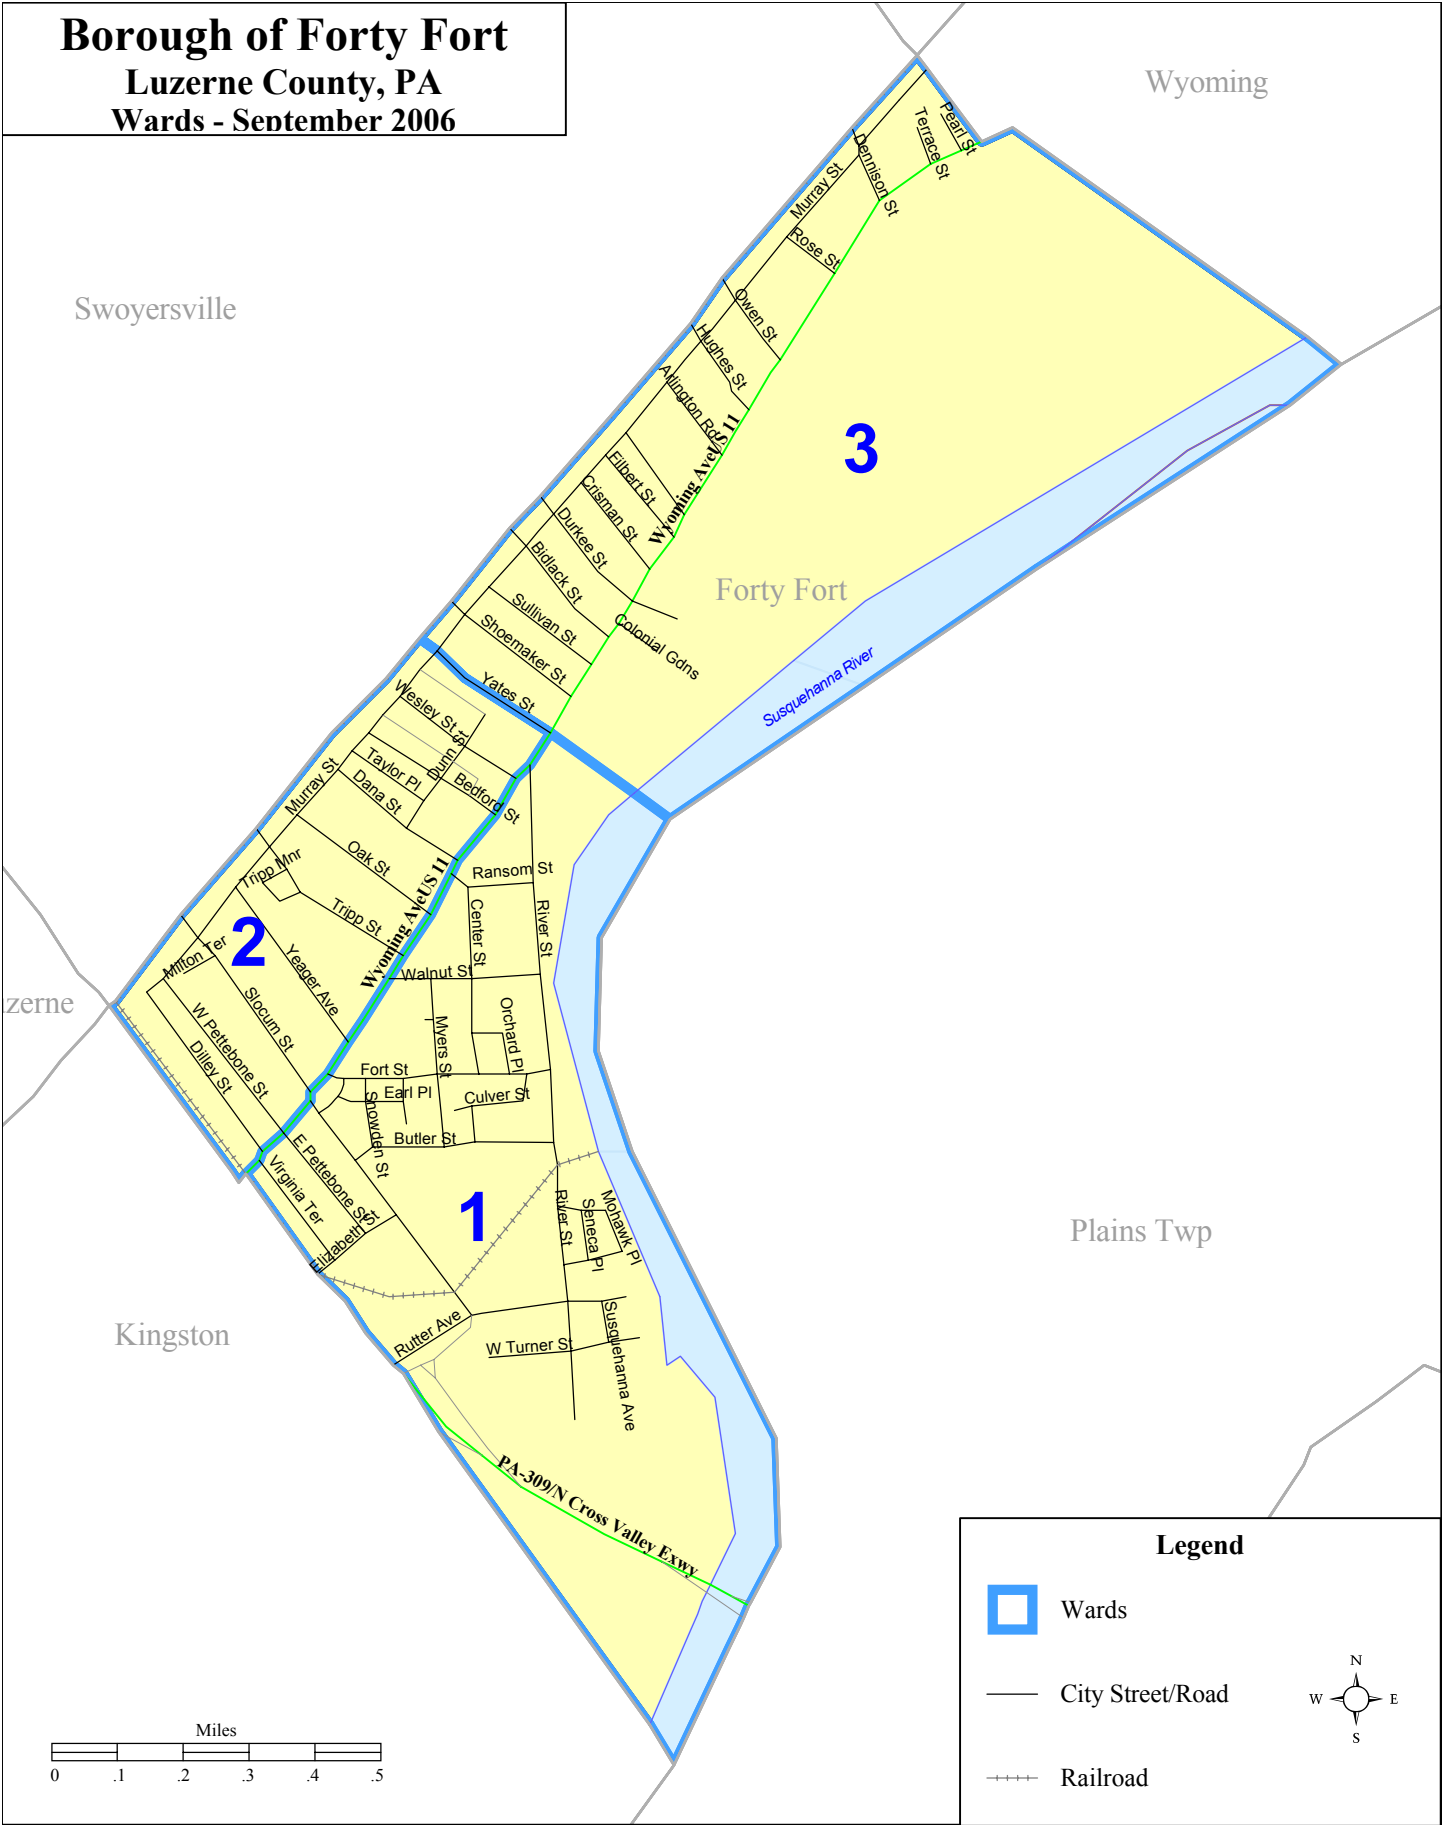

**Borough of Forty Fort**  
**Luzerne County, PA**  
**Wards - September 2006**

Wyoming

Swoyersville

**3**

Forty Fort

Susquehanna River

**2**

**1**

Plains Twp

Kingston

**Legend**

 Wards

 City Street/Road

 Railroad