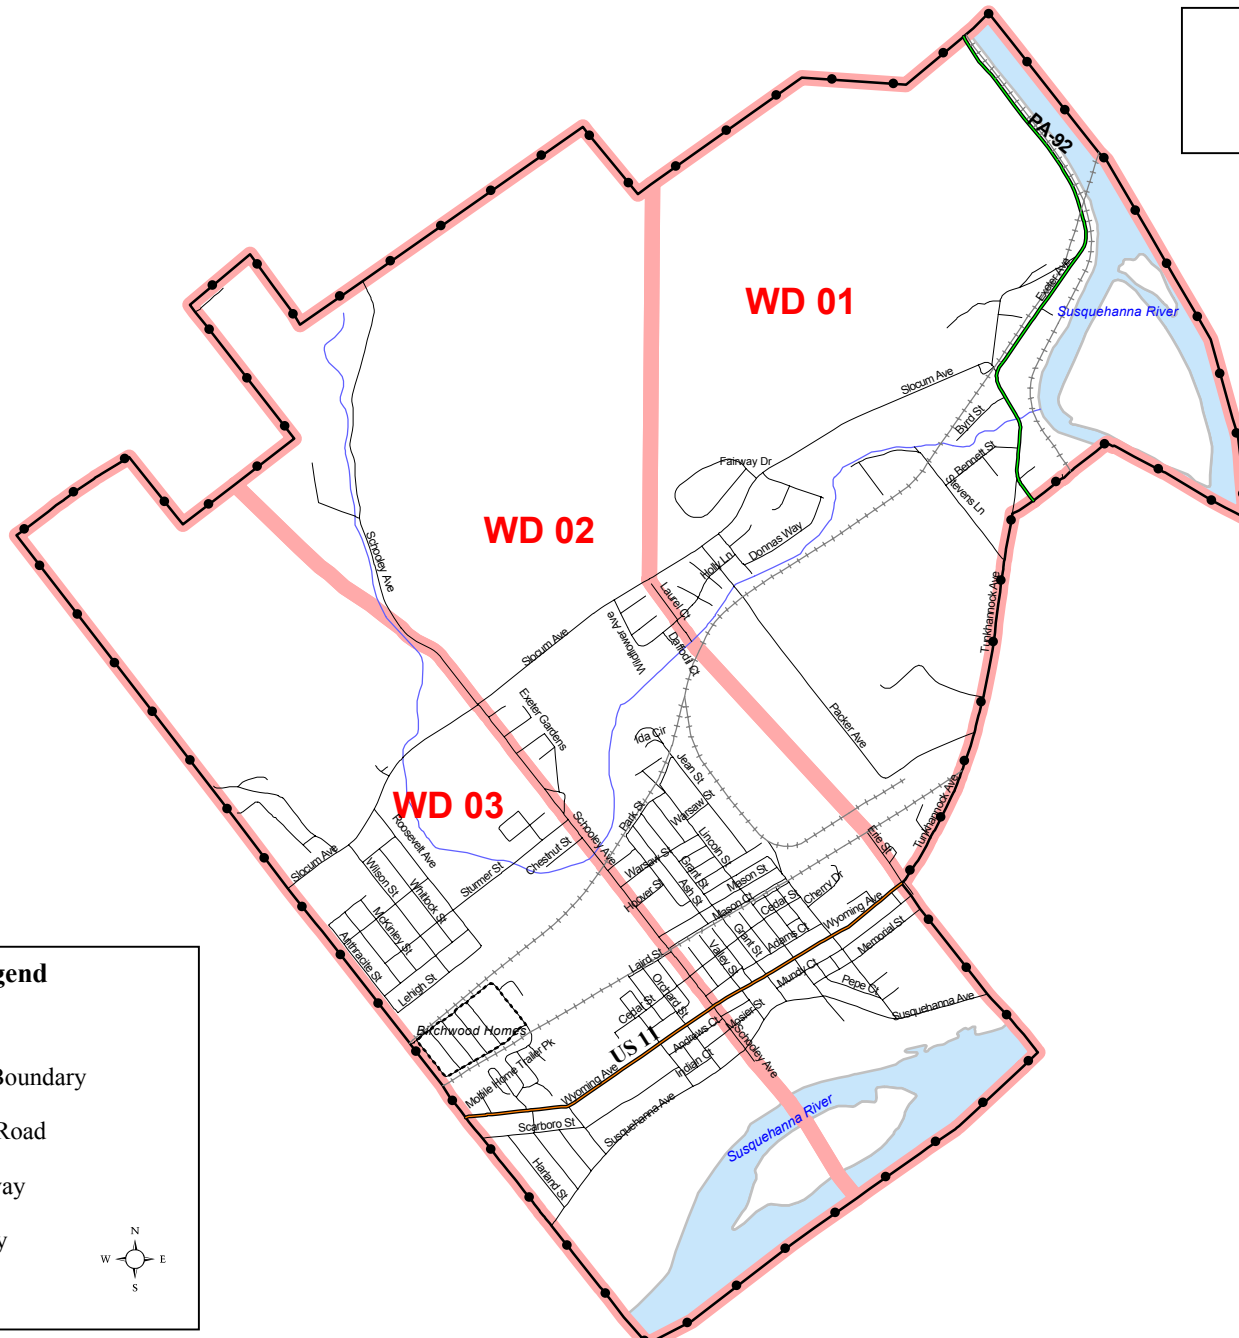

**Borough of Exeter  
Luzerne County, PA  
Wards - January 2015**

**Legend**

-  Wards
-  Municipal Boundary
-  City Street/Road
-  State Highway
-  US Highway
-  Railroad