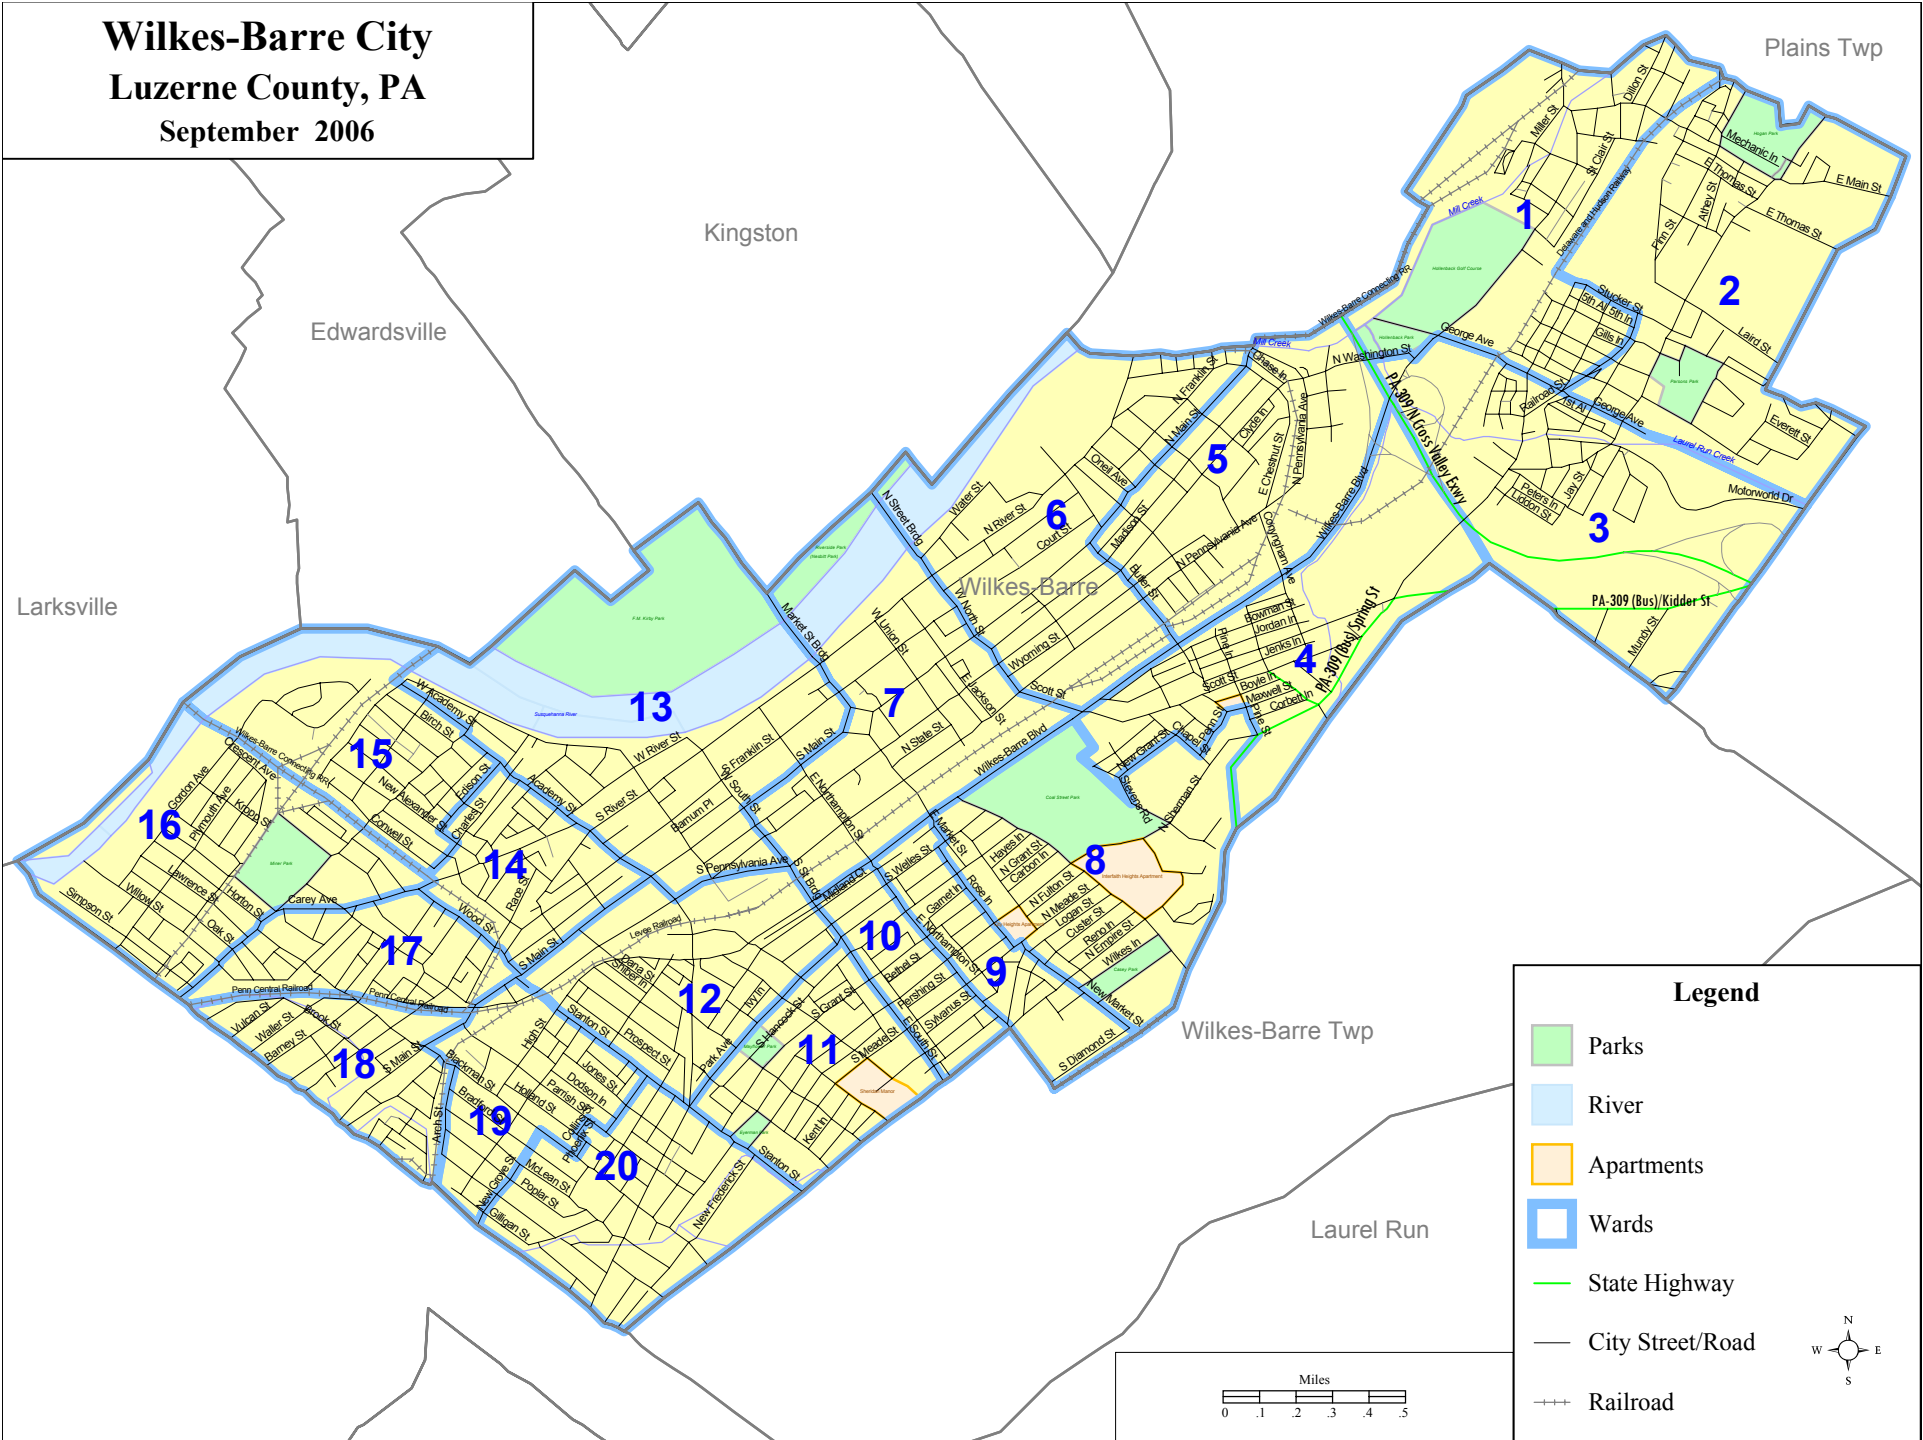

Wilkes-Barre City
Luzerne County, PA
 September 2006

Legend

- Parks
- River
- Apartments
- Wards
- State Highway
- City Street/Road
- Railroad

N
 W — (0) — E
 S