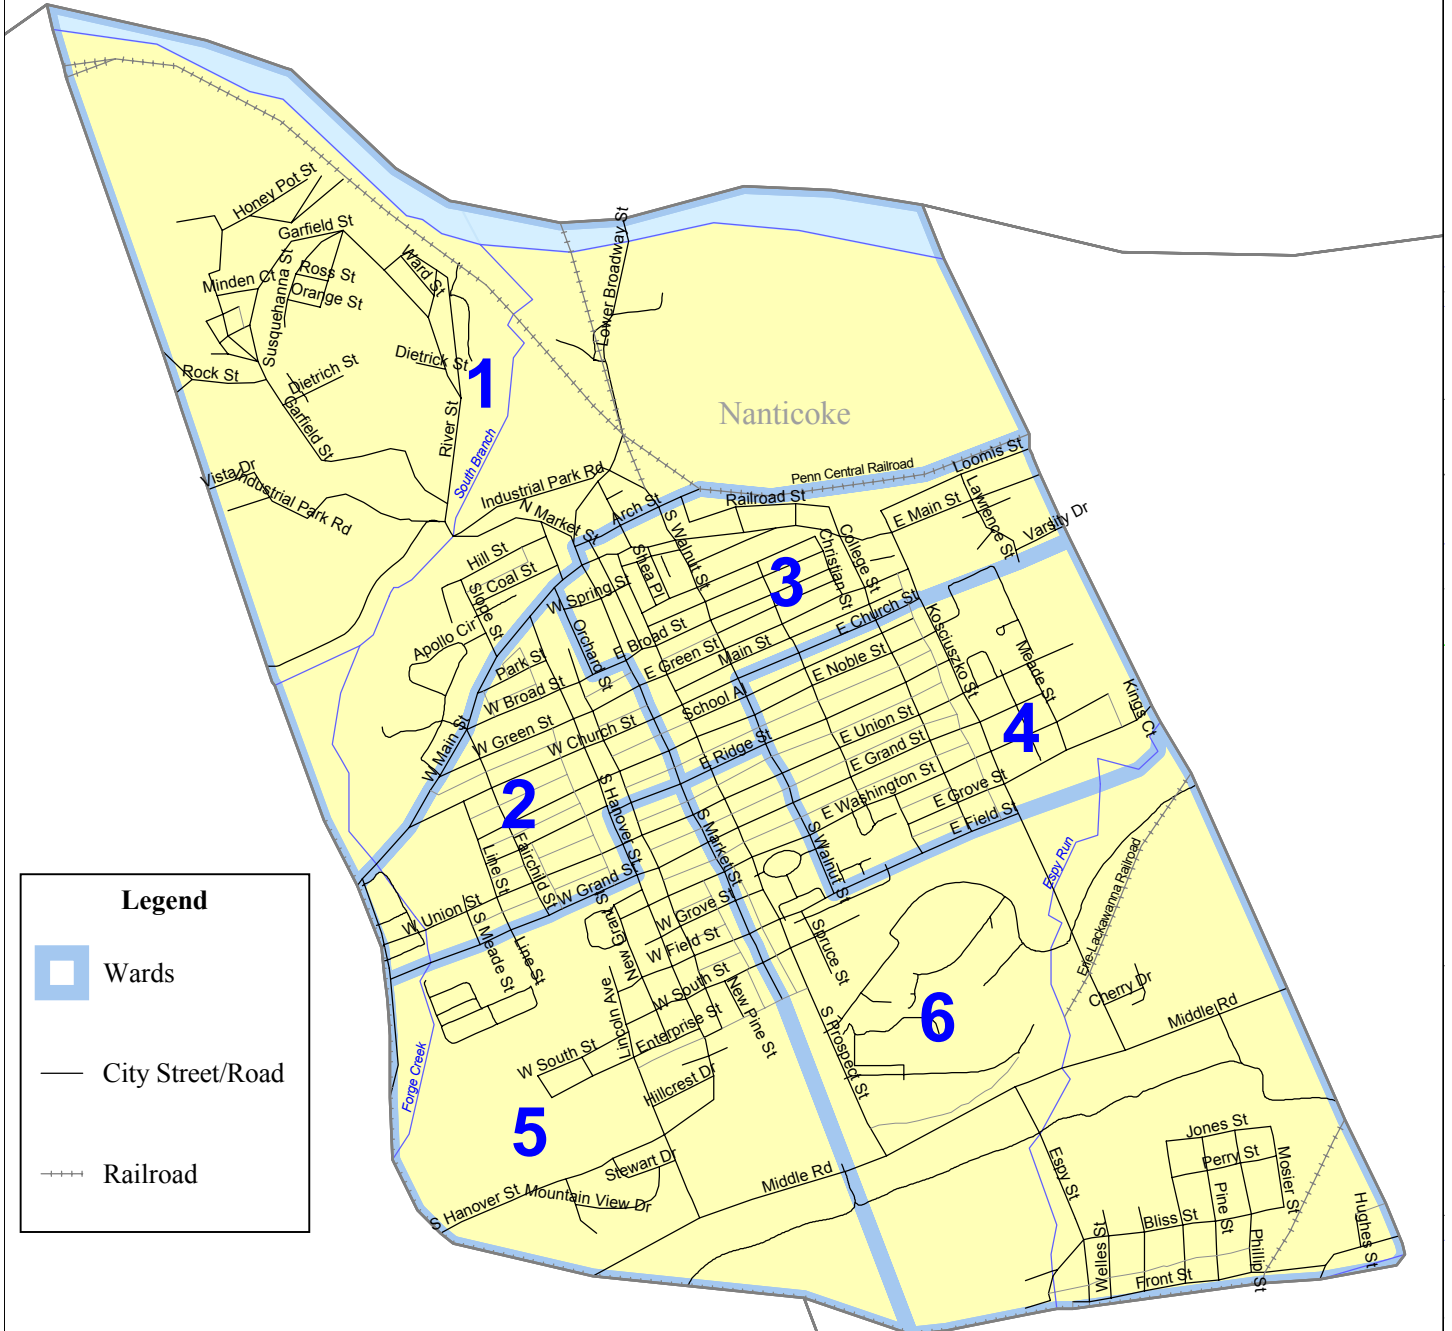

# City of Nanticoke

Luzerne County, PA  
Wards - September 2006

Plymouth Twp

**Legend**

- Wards (represented by a blue square)
- City Street/Road (represented by a solid black line)
- Railroad (represented by a dashed black line with cross-ticks)

Newport Twp

Hanover Twp