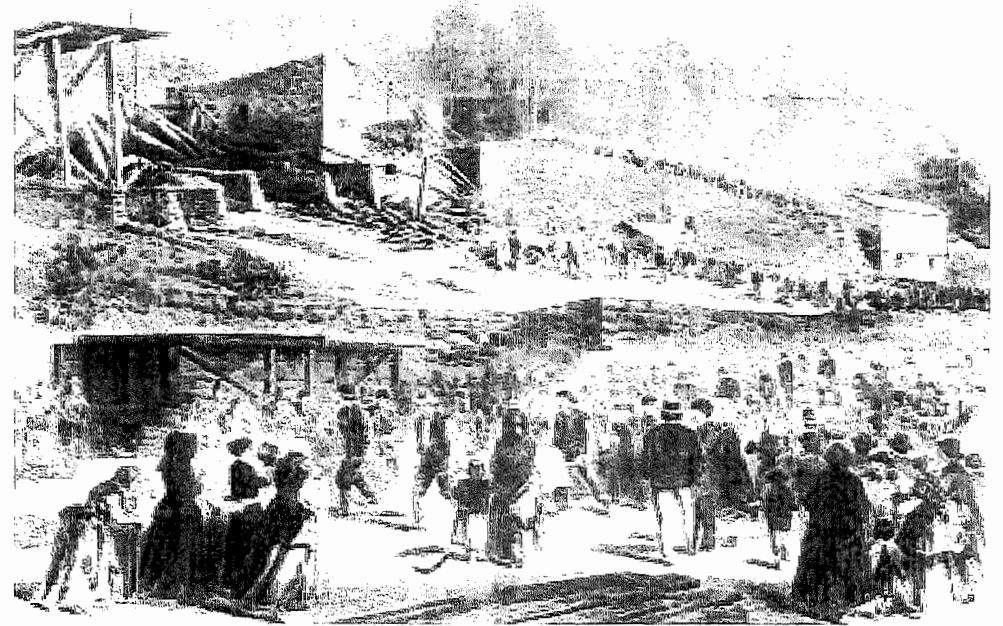

# 150<sup>TH</sup> COMMEMORATIVE MEMORIAL OF THE AVONDALE MINE DISASTER

September 8, 2019

- 10:00 am Welsh Baptist Church –Memorial Church Service  
Dedicated to the Men and Boys Who Perished  
Corner of Girard Avenue and Shawnee Avenue,  
Plymouth, Pa.
- NOON Plymouth Historical Society Memorial Program at the  
Avondale Mine Site Memorial Garden. Floral and  
Musical tributes in remembrance of the 110 men and  
boys who perished during the 1869 Avondale Mine  
Disaster.
- Meeting Point 1136 West Main St. Rt 11 Plymouth Township.  
Near the Pa State Historical Avondale Mine Disaster  
Marker.
- 1:15 pm Reception with refreshments sponsored by the  
Wyoming Valley Chapter of the Daughters of the  
American Revolution  
Plymouth Historical Society  
115 Gaylord Avenue, Plymouth  
Parking at the WWV High School lot on Wadham St.

Avondale Breaker circa 1868

PLYMOUTH HISTORICAL SOCIETY

presents

150th Commemorative Memorial  
of the Avondale Mine Disaster

*Epitaph of Avondale Disaster Victim John P Clark*

*But, Alas, The treacherous breaker,*