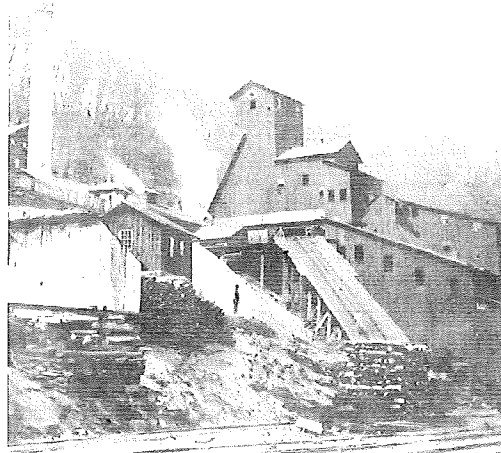

# 150<sup>TH</sup> COMMEMORATIVE MEMORIAL OF THE AVONDALE MINE DISASTER

September 8, 2019

- 10:00 am Welsh Baptist Church –Memorial Church Service  
Dedicated to the Men and Boys Who Perished  
Corner of Girard Avenue and Shawnee Avenue,  
Plymouth, Pa.
- NOON Plymouth Historical Society Memorial Program at the  
Avondale Mine Site Memorial Garden. Floral and  
Musical tributes in remembrance of the 110 men and  
boys who perished during the 1869 Avondale Mine  
Disaster.
- Meeting Point 1136 West Main St. Rt 11 Plymouth Township.  
Near the Pa State Historical Avondale Mine Disaster  
Marker.
- 1:15 pm Reception with refreshments sponsored by the  
Wyoming Valley Chapter of the Daughters of the  
American Revolution  
Plymouth Historical Society  
115 Gaylord Avenue, Plymouth  
Parking at the WWV High School lot on Wadham St.