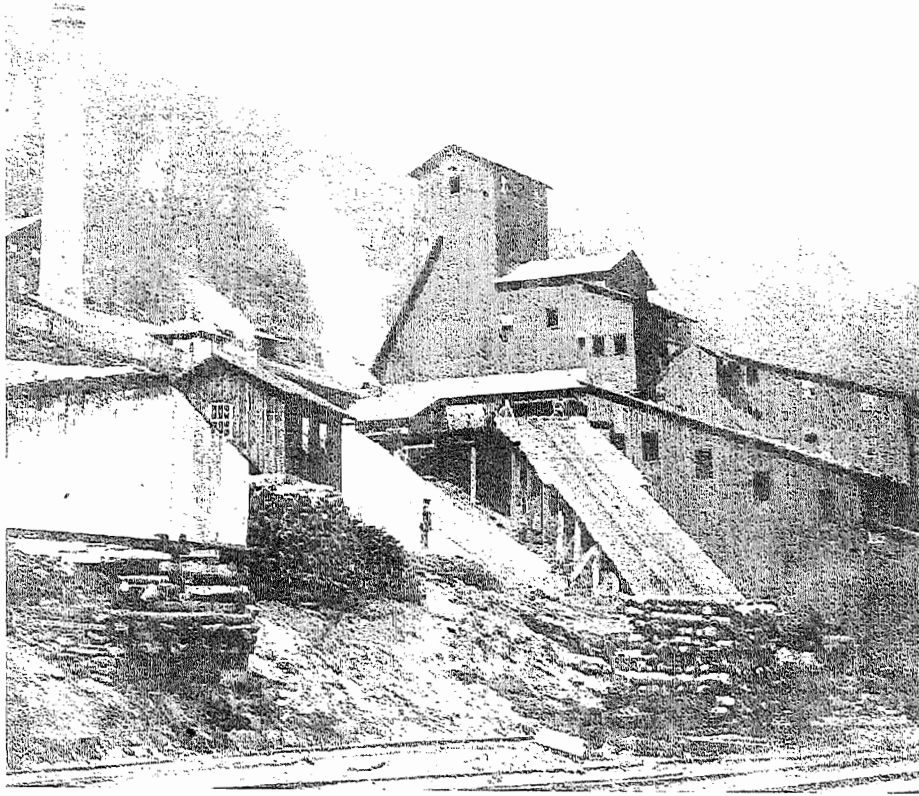

# 150<sup>TH</sup> COMMEMORATIVE MEMORIAL OF THE AVONDALE MINE DISASTER

September 8, 2019

- 10:00 am Welsh Baptist Church –Memorial Church Service  
Dedicated to the Men and Boys Who Perished  
Corner of Girard Avenue and Shawnee Avenue,  
Plymouth, Pa.
- NOON Plymouth Historical Society Memorial Program at the  
Avondale Mine Site Memorial Garden. Floral and  
Musical tributes in remembrance of the 110 men and  
boys who perished during the 1869 Avondale Mine  
Disaster.
- Meeting Point 1136 West Main St. Rt 11 Plymouth Township.  
Near the Pa State Historical Avondale Mine Disaster  
Marker.
- 1:15 pm Reception with refreshments sponsored by the  
Wyoming Valley Chapter of the Daughters of the  
American Revolution  
Plymouth Historical Society  
115 Gaylord Avenue, Plymouth  
Parking at the WWV High School lot on Wadham St.

Avondale Breaker circa 1868

PLYMOUTH HISTORICAL SOCIETY

presents

150th Commemorative Memorial  
of the Avondale Mine Disaster

*Epitaph of Avondale Disaster Victim John P Clark*

*But, Alas, The treacherous breaker,*