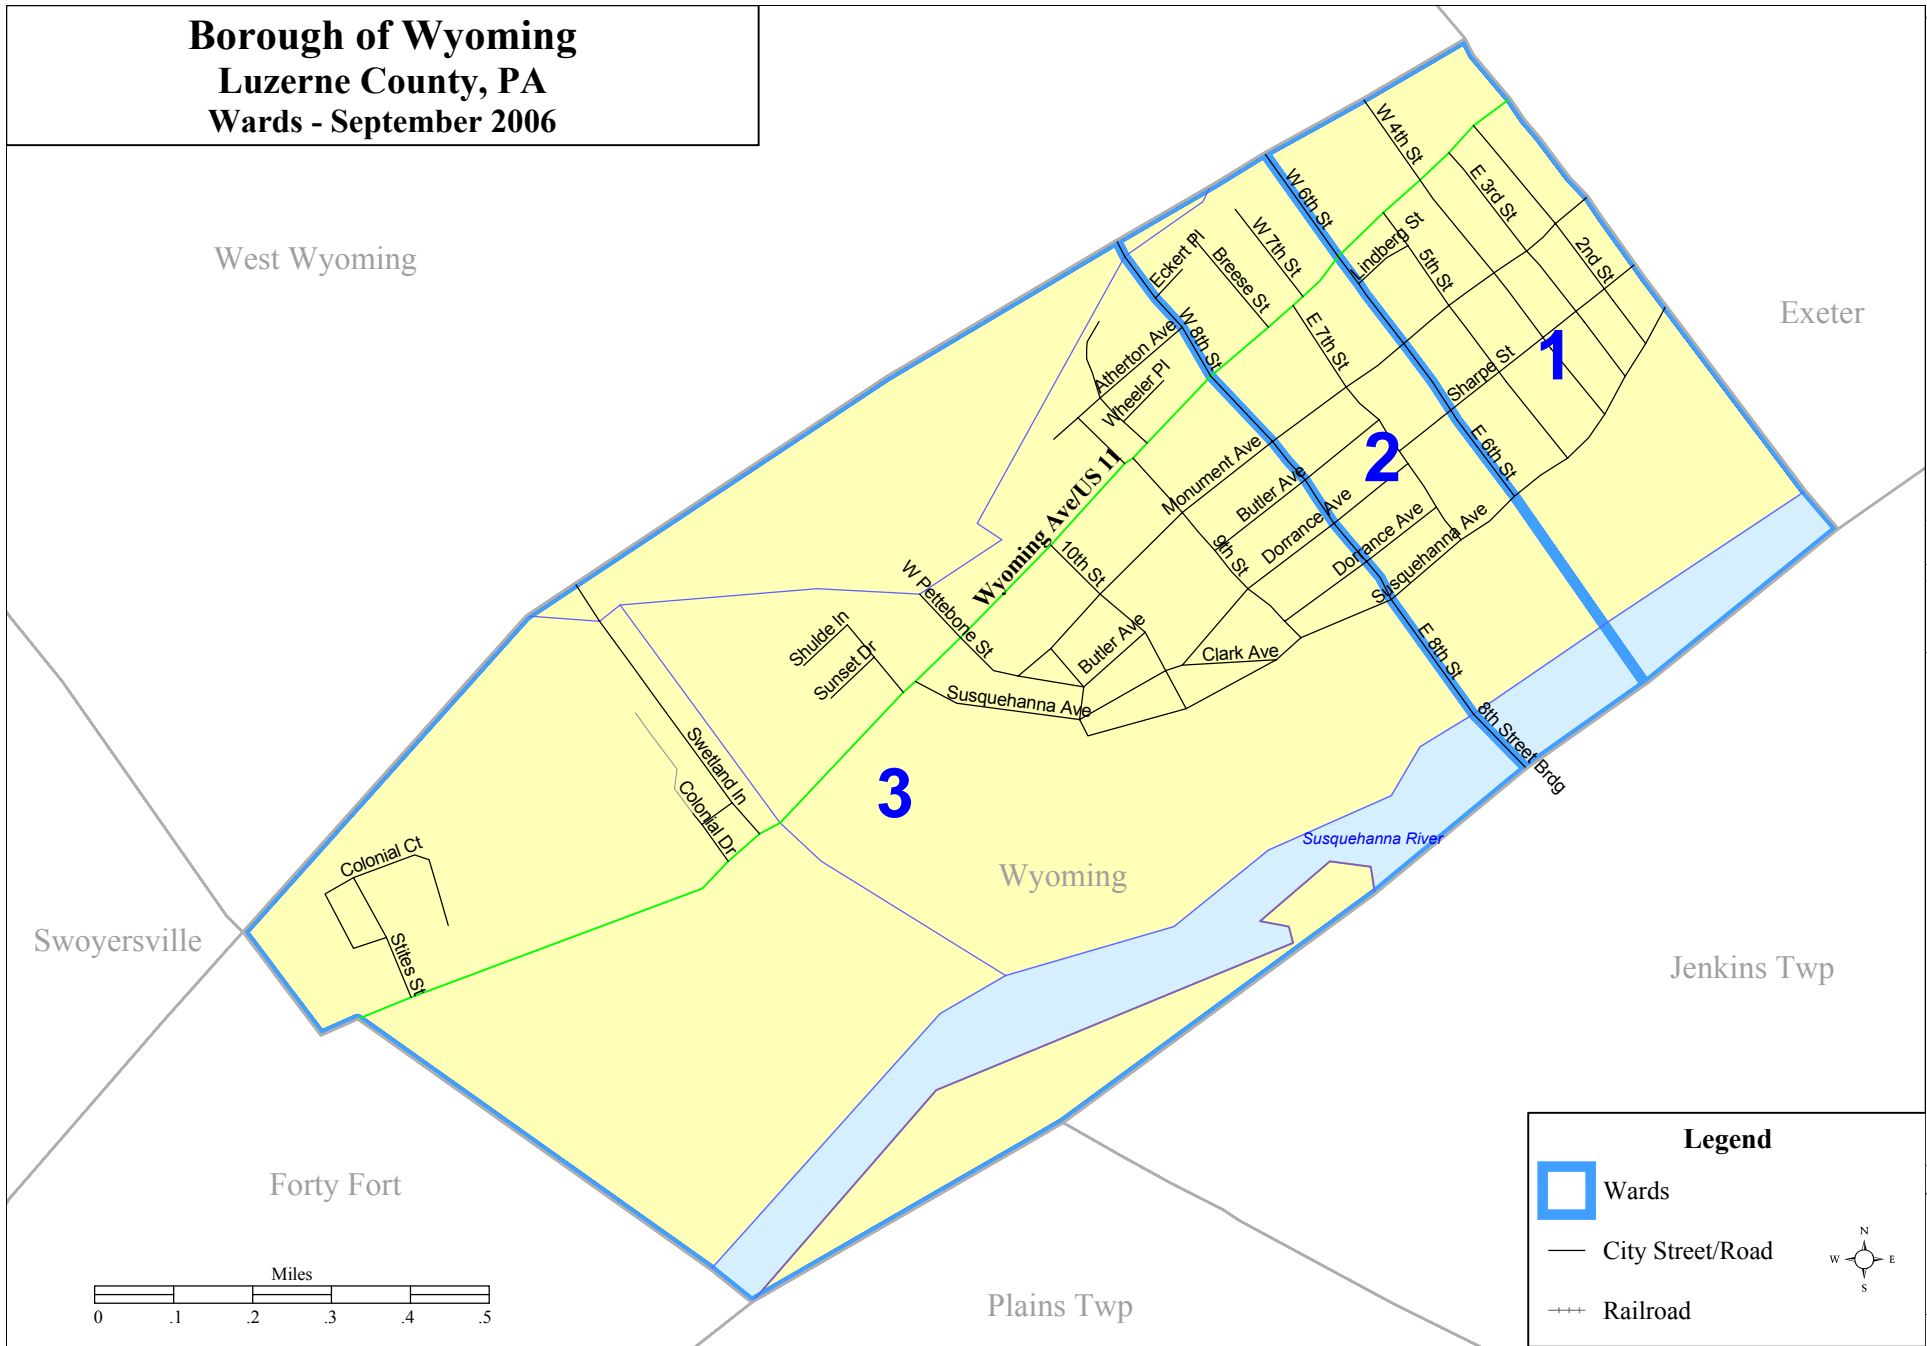

Borough of Wyoming
Luzerne County, PA
Wards - September 2006

West Wyoming

Exeter

Wyoming

Swoyersville

Jenkins Twp

Forty Fort

Plains Twp

Legend

- Wards
- City Street/Road
- +++ Railroad