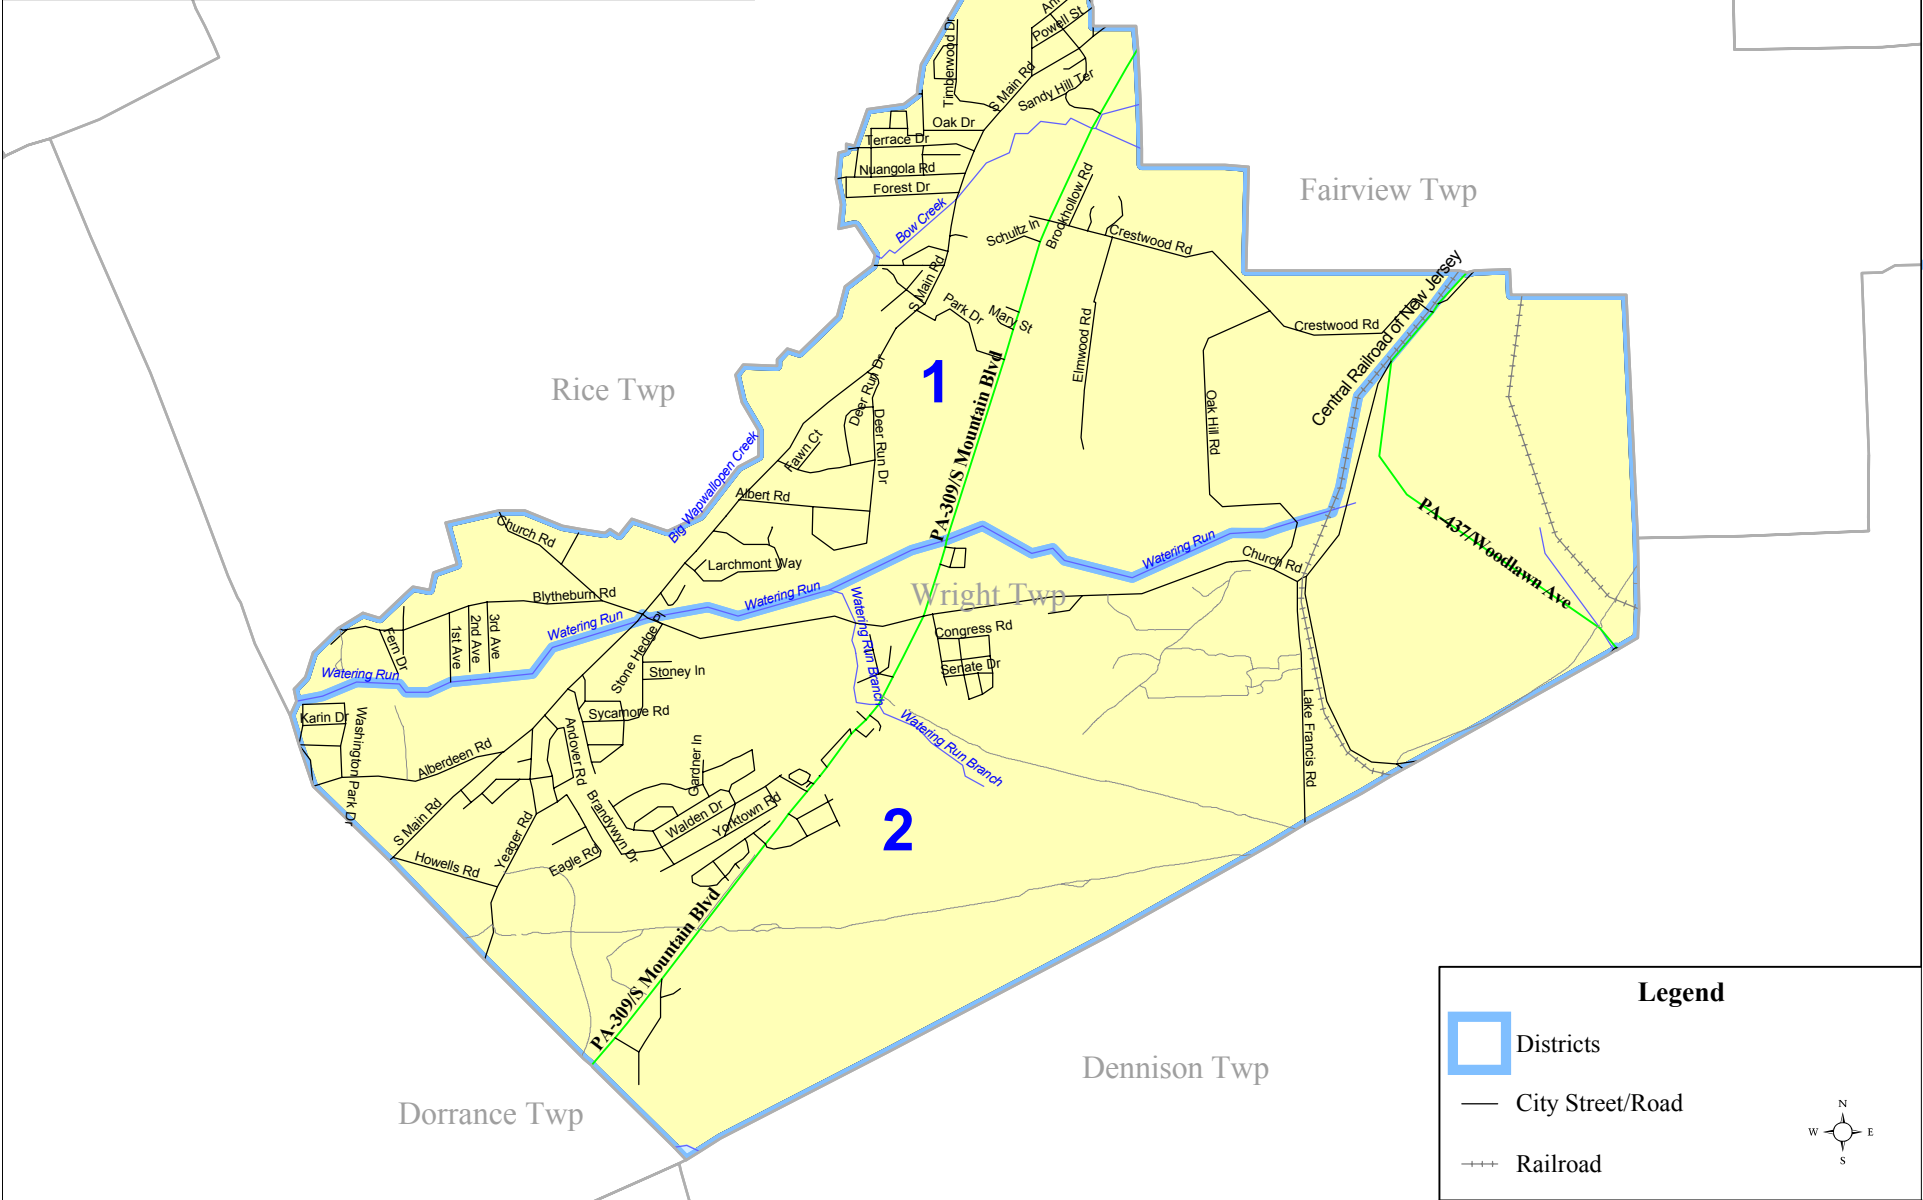

Township of Wright
Luzerne County, PA
Districts - December 2006

Legend

- Districts
- City Street/Road
- Railroad