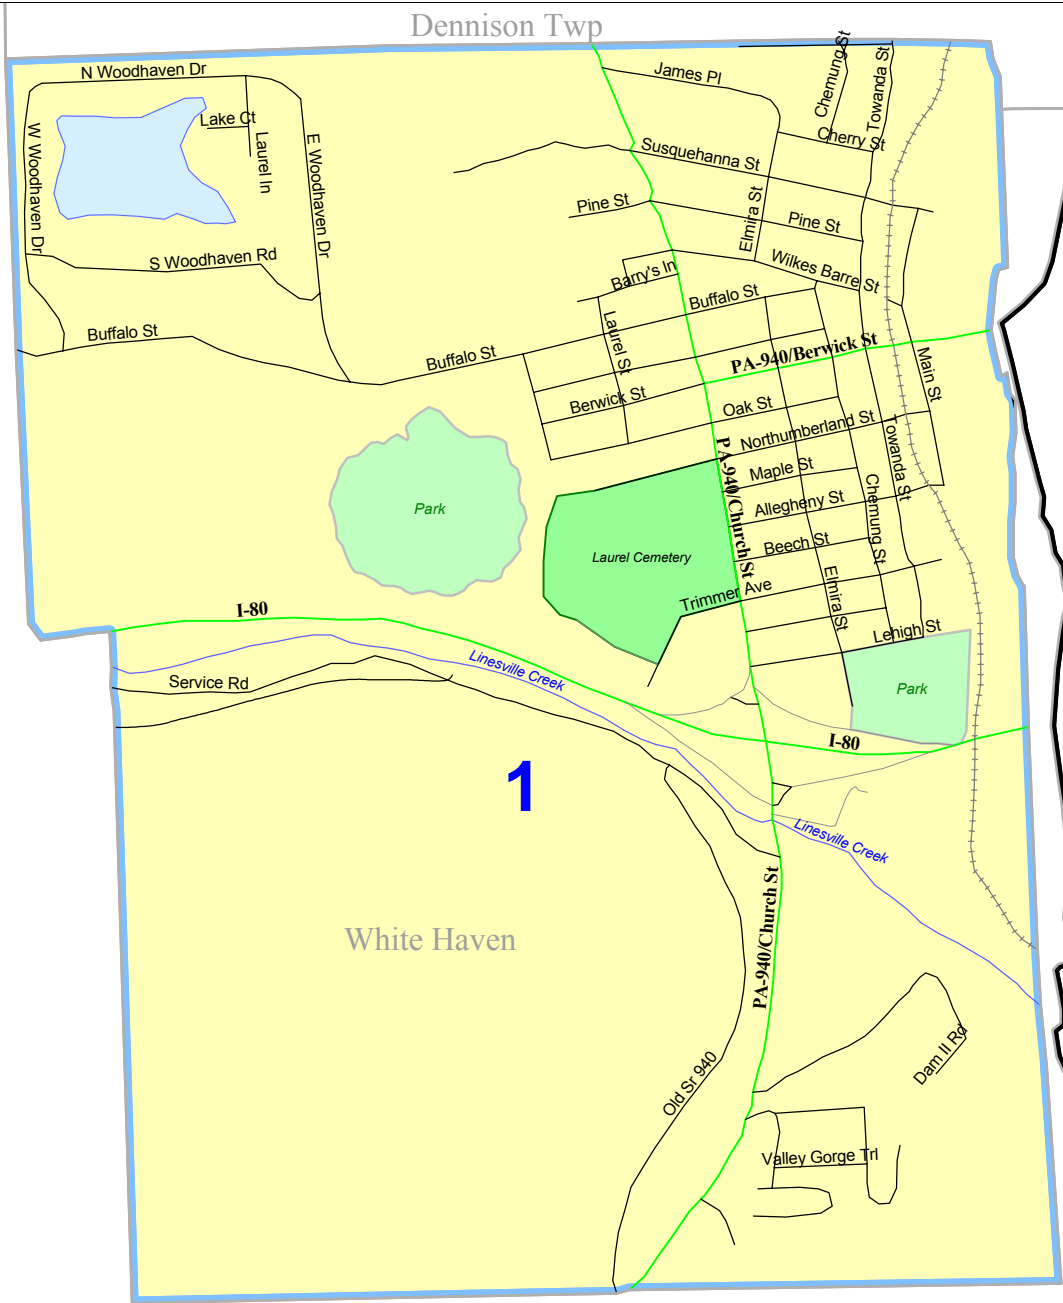

Borough of White Haven

Luzerne County, PA

Wards - September 2006

Legend

- Wards
- City Street/Road
- - - Railroad

Miles

Foster Twp

White Haven