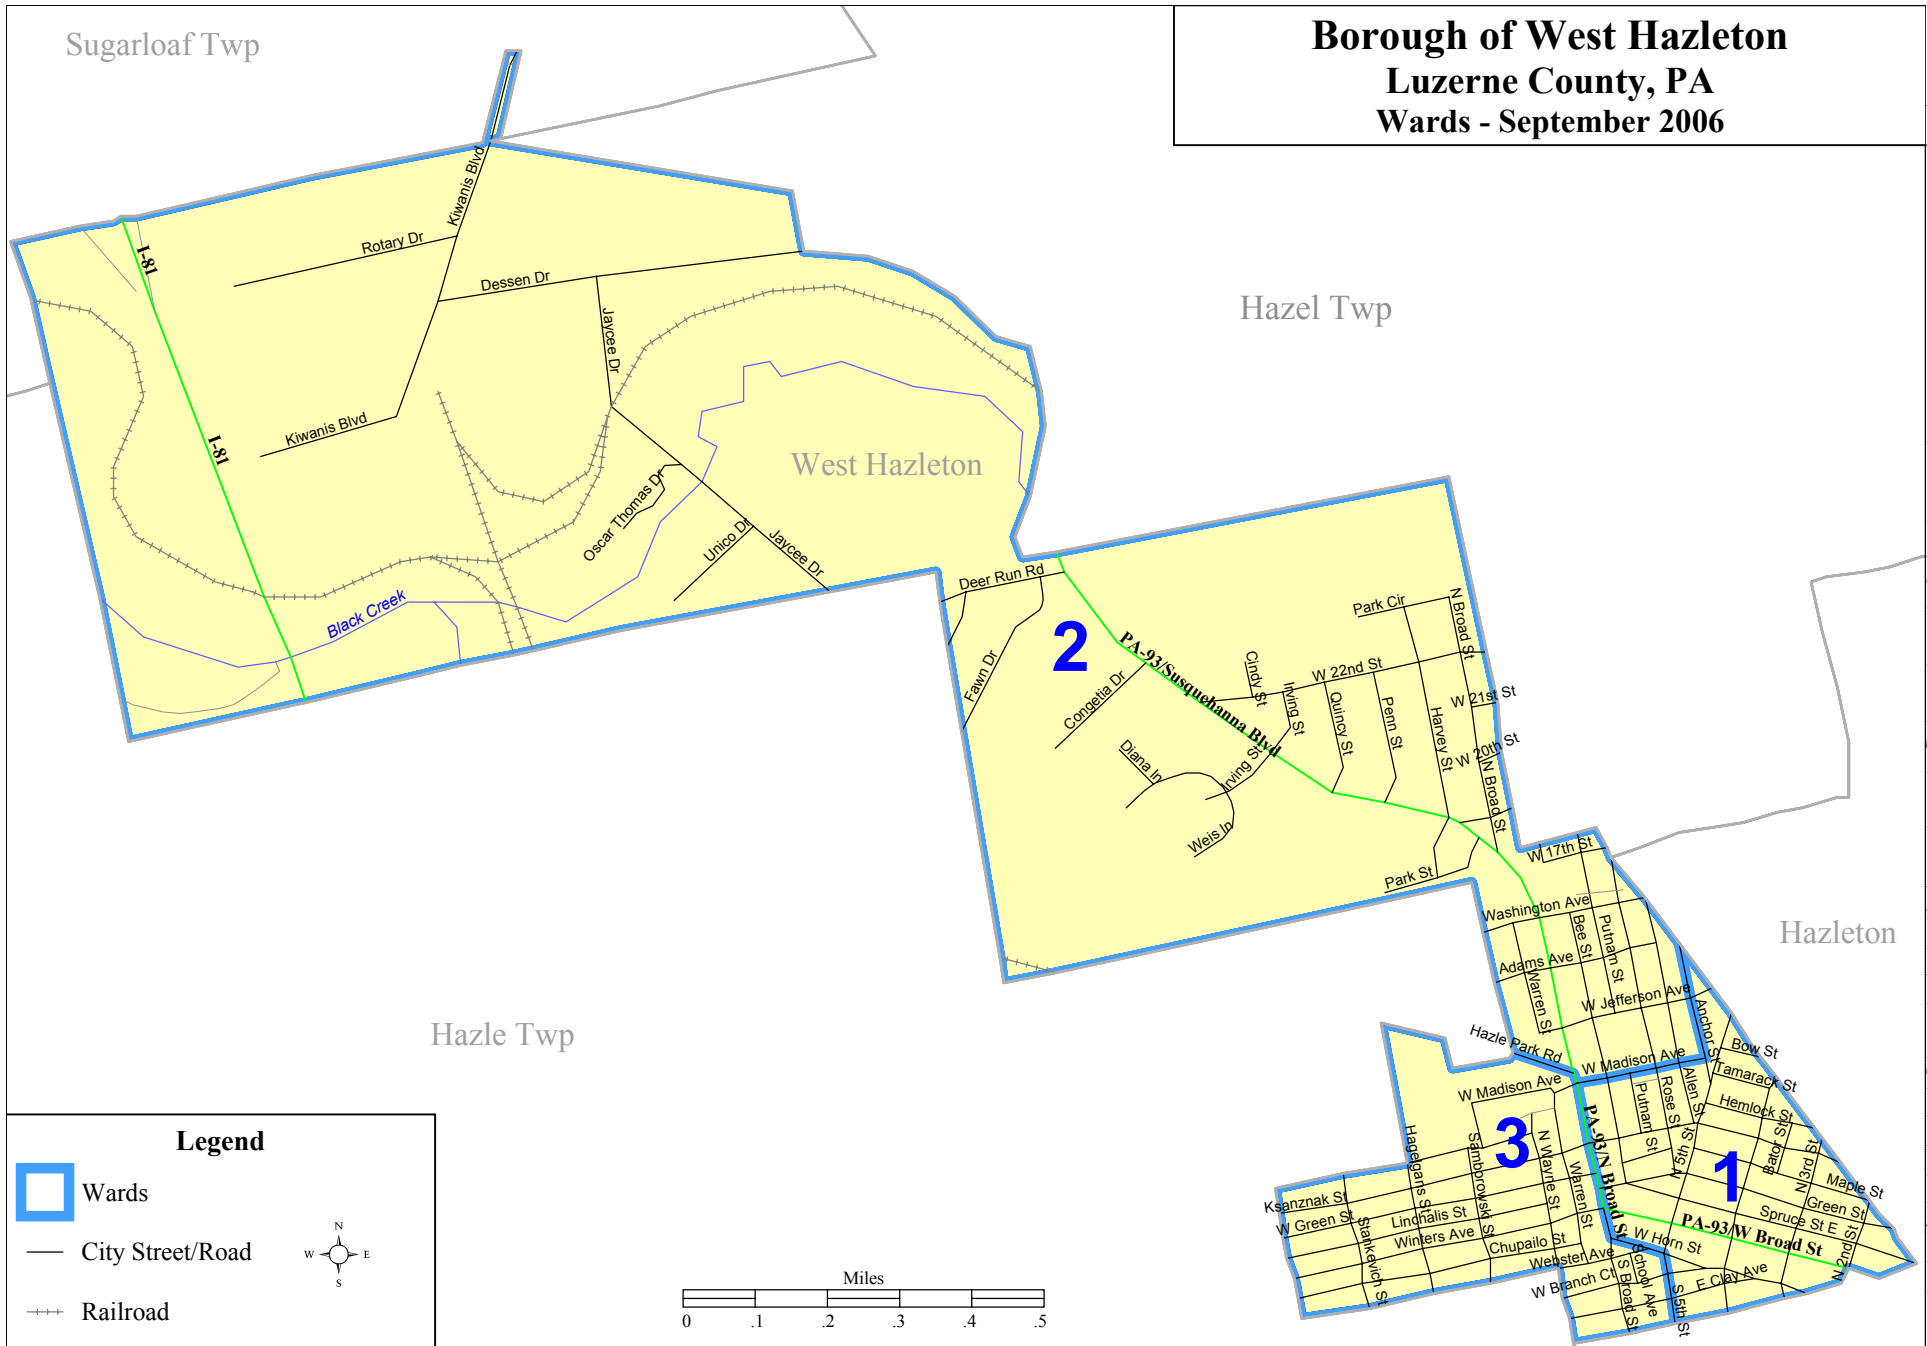

Borough of West Hazleton
Luzerne County, PA
Wards - September 2006

Legend

- Wards
- City Street/Road
- Railroad