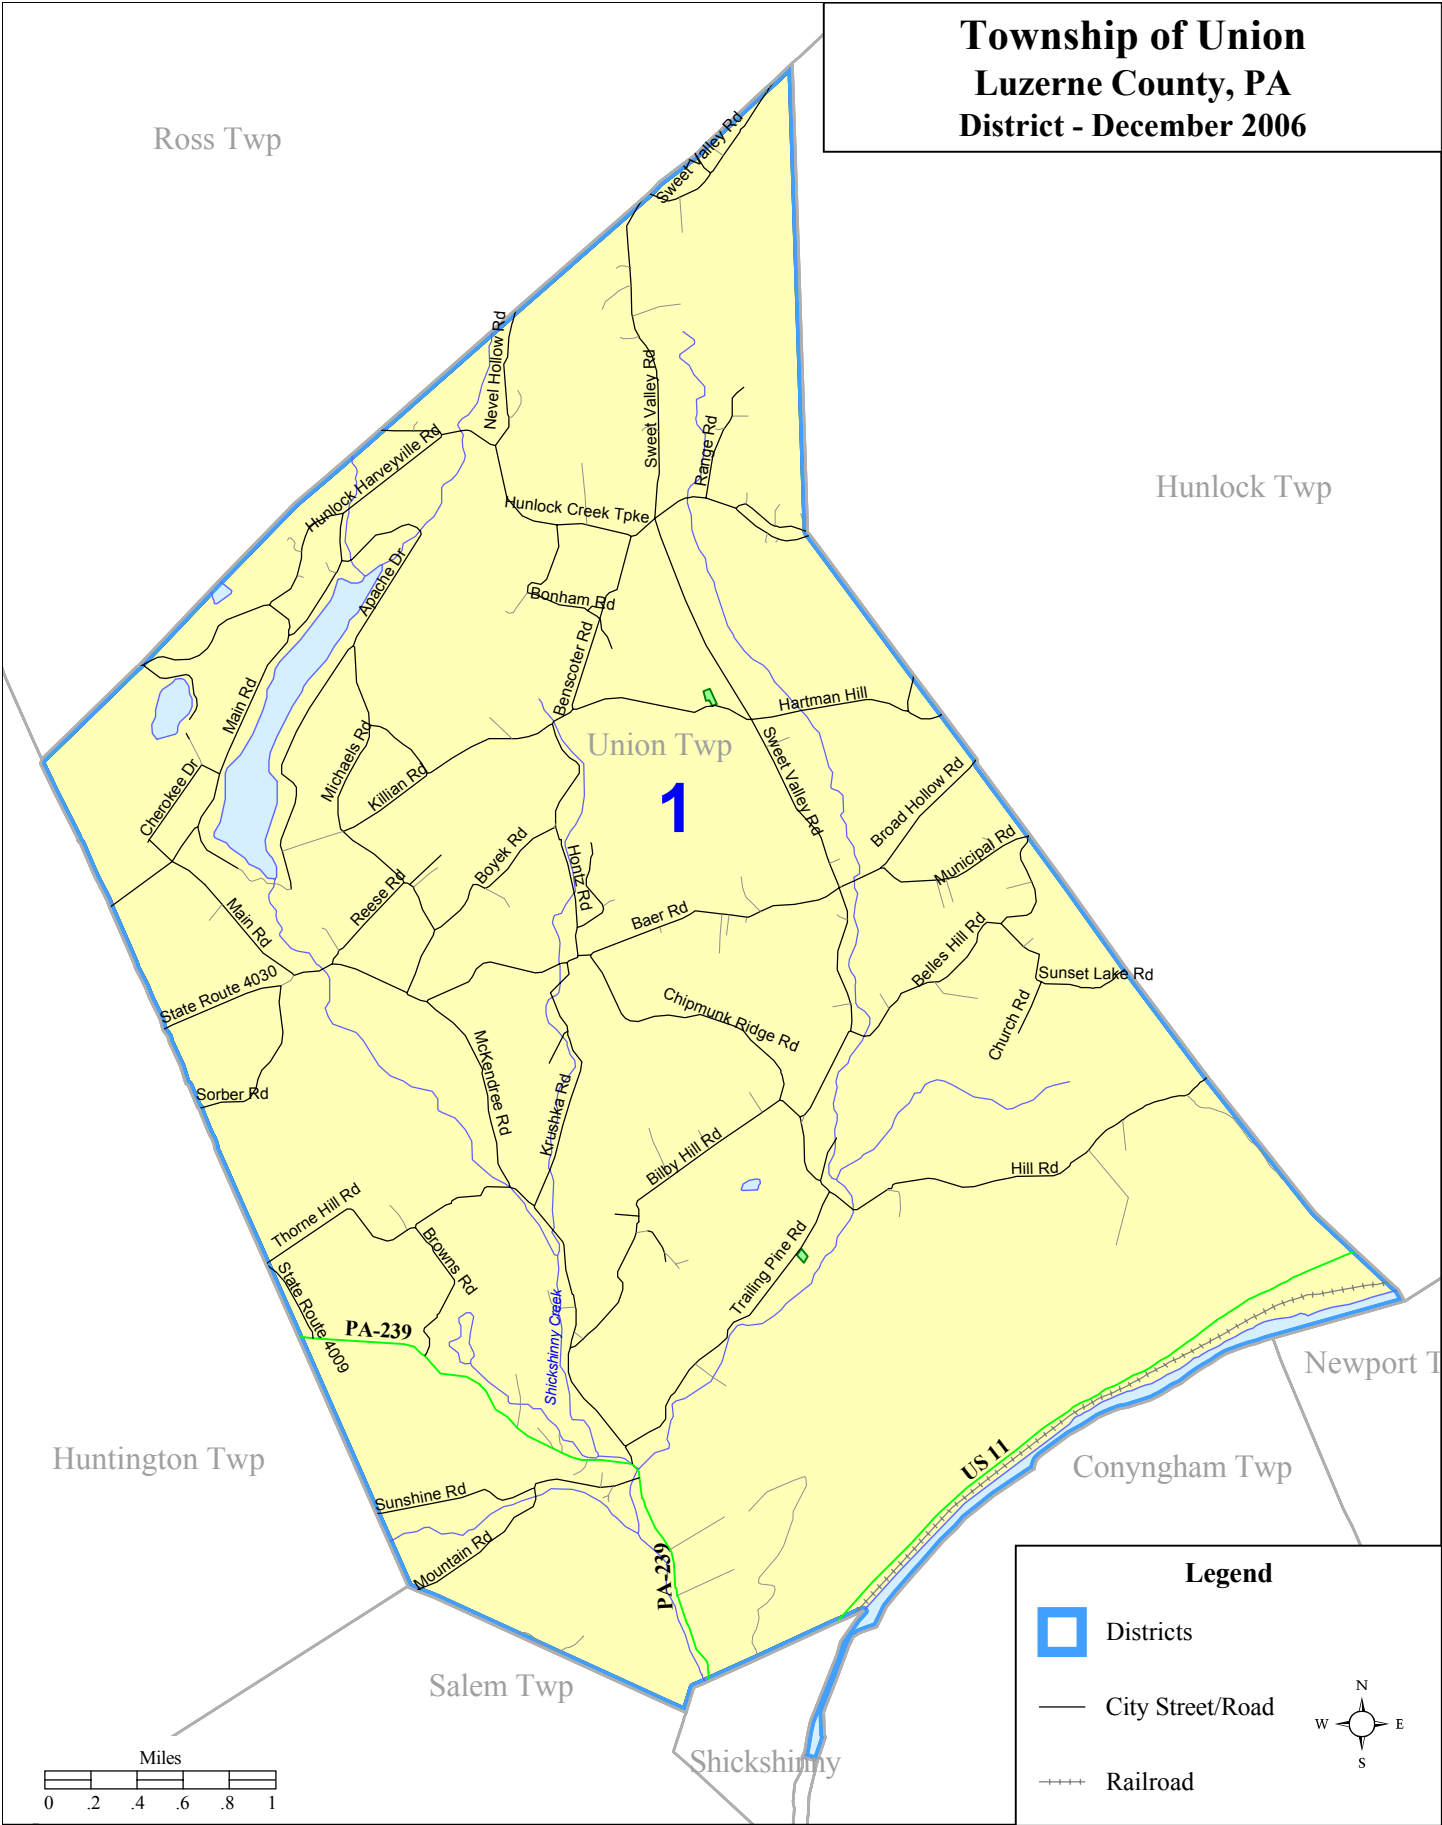

Township of Union
Luzerne County, PA
District - December 2006

Ross Twp

Hunlock Twp

Union Twp

1

Newport Twp

Huntington Twp

Conyngham Twp

Salem Twp

Shickshinny

Legend

- Districts
- City Street/Road
- Railroad