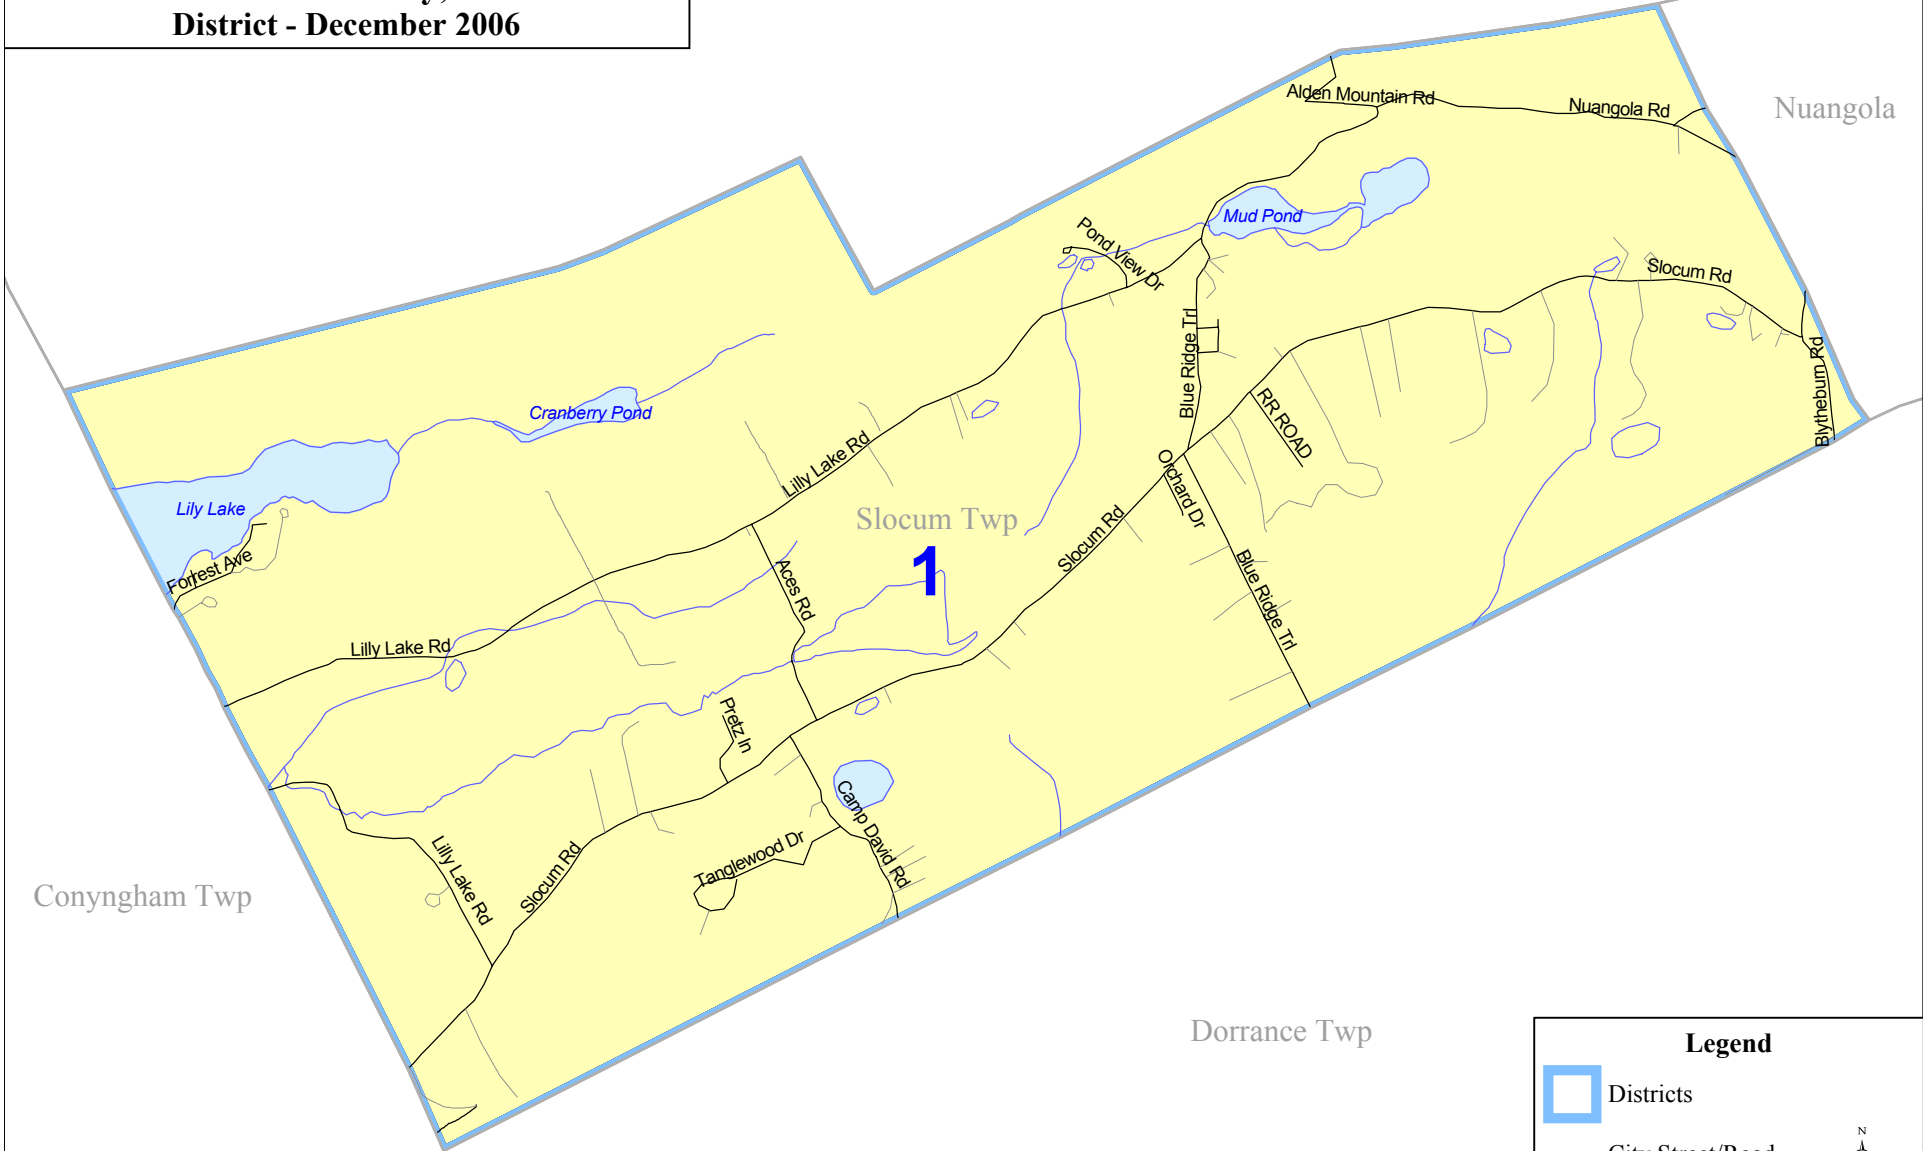

Township of Slocum
Luzerne County, PA
District - December 2006

Newport Twp

Nuangola

Conyngham Twp

Dorrance Twp

Legend

 Districts

 City Street/Road

 Railroad