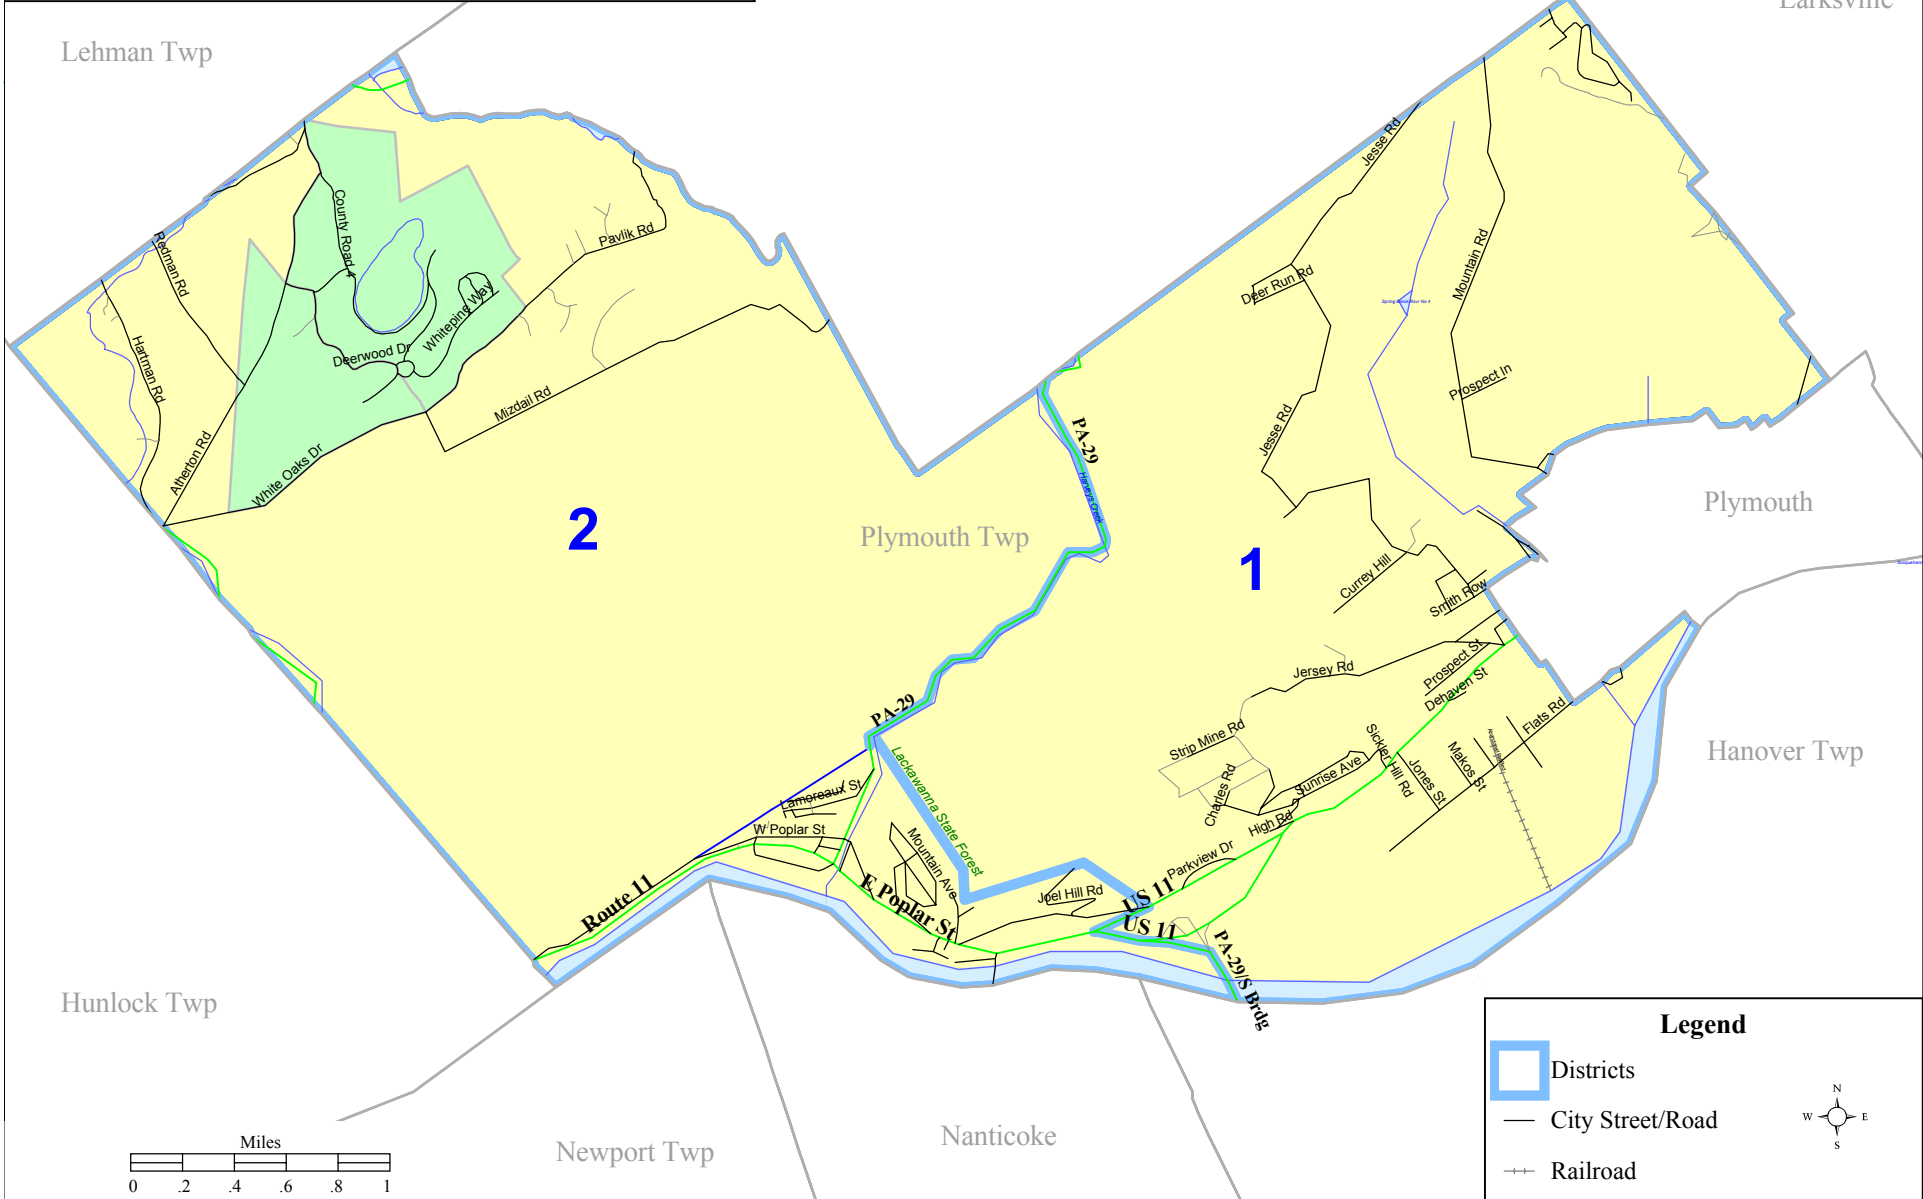

**Township of Plymouth  
Luzerne County, PA  
Districts - February 2007**

Jackson Twp

Larksville

Lehman Twp

**2**

Plymouth Twp

**1**

Plymouth

Hanover Twp

Hunlock Twp

Newport Twp

Nanticoke

**Legend**

- Districts
- City Street/Road
- Railroad