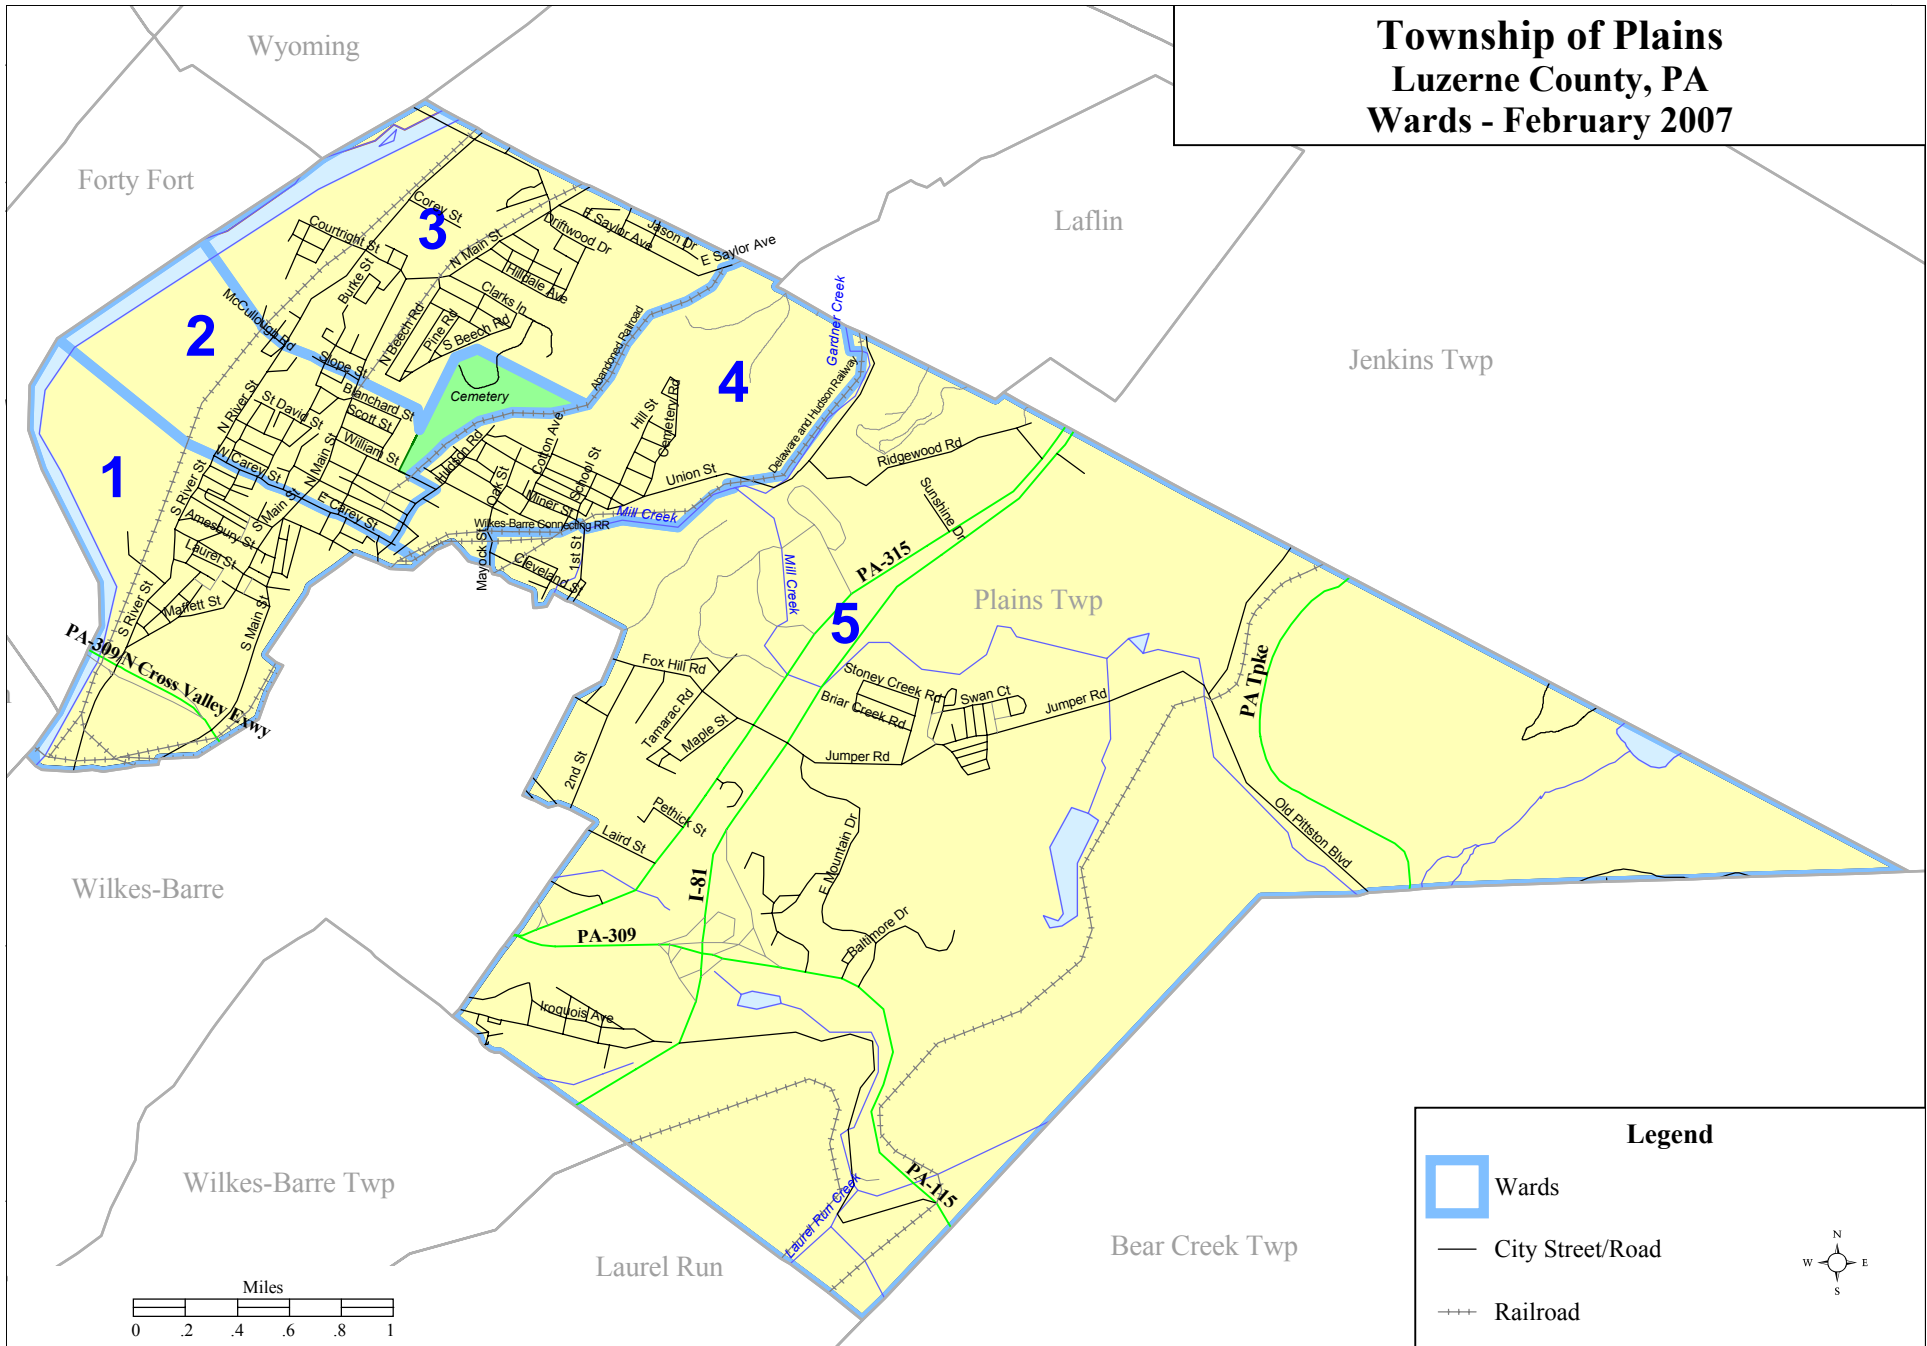

Township of Plains Luzerne County, PA Wards - February 2007

Legend

- Wards
- City Street/Road
- +++ Railroad

N
W E
S