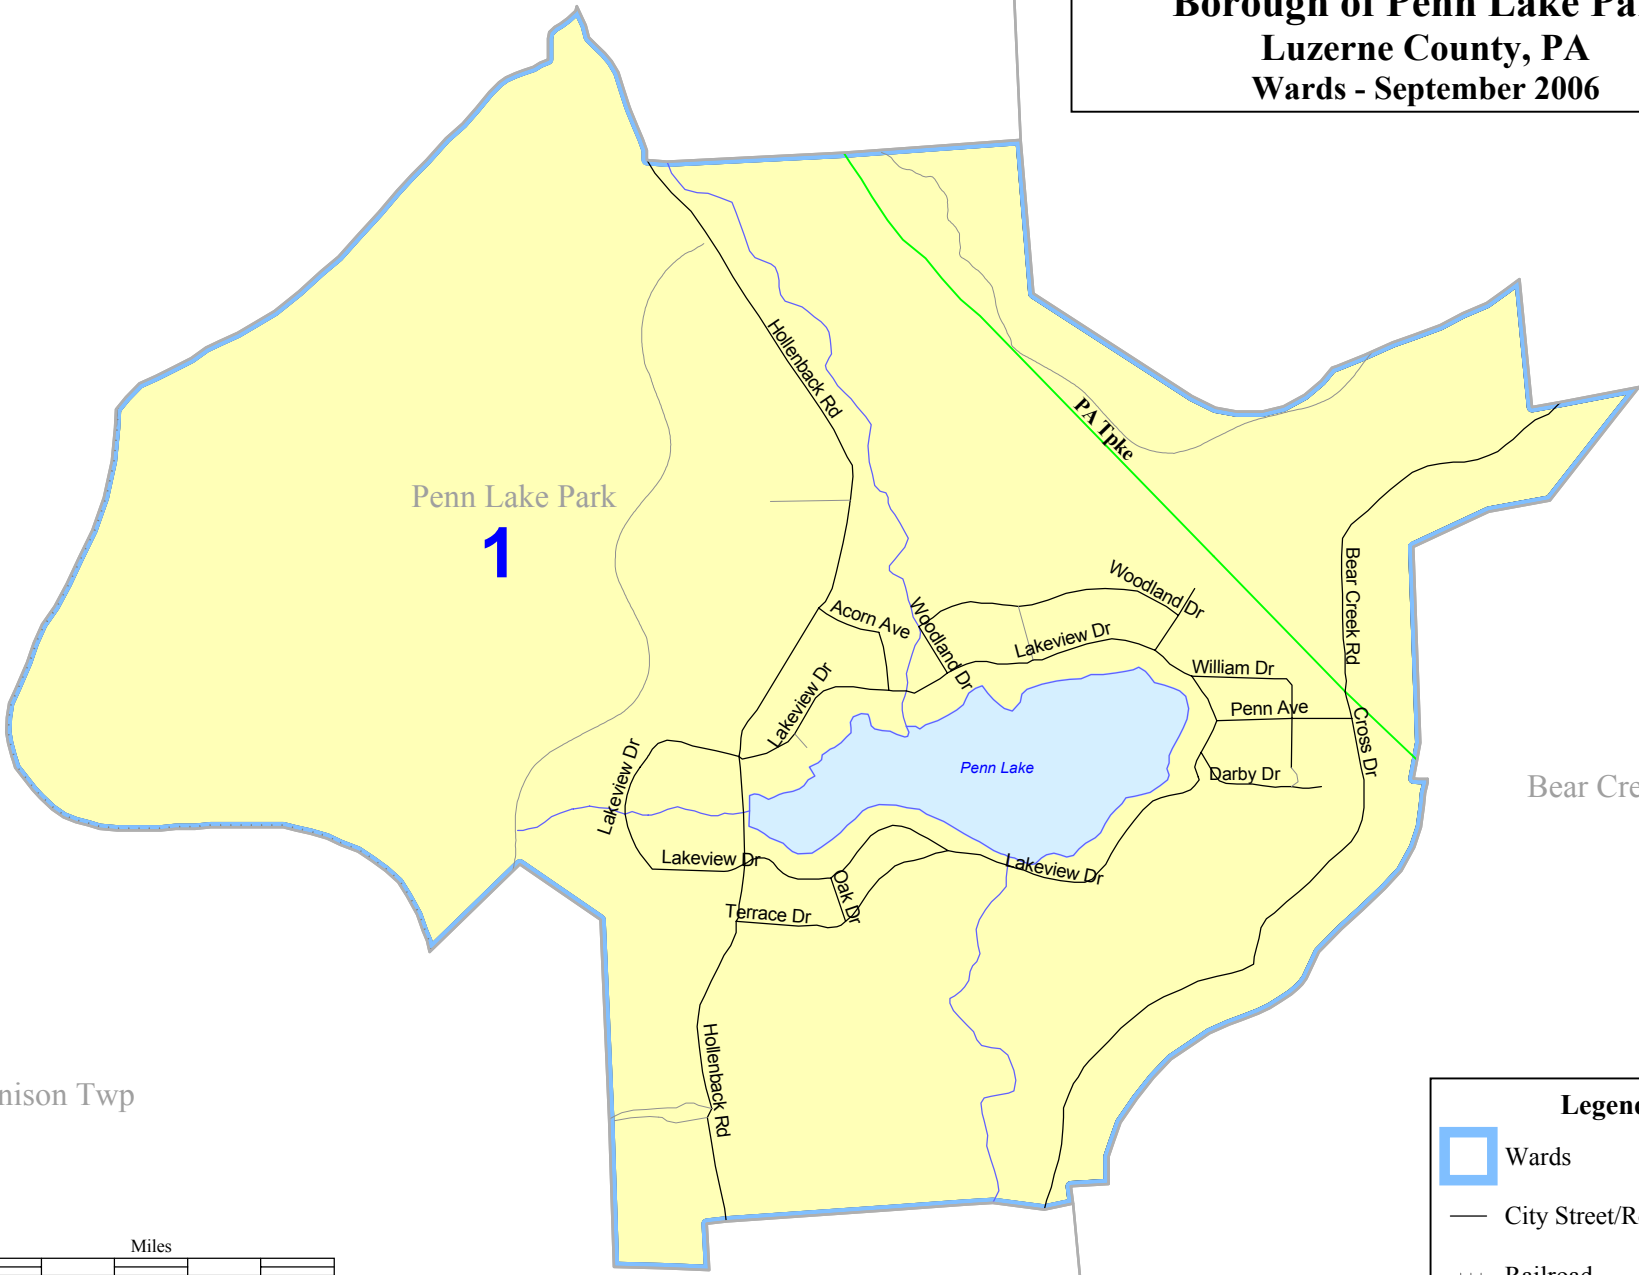

**Borough of Penn Lake Park**  
**Luzerne County, PA**  
**Wards - September 2006**

Dennison Twp

Bear Creek Twp

**Legend**

-  Wards
-  City Street/Road
-  Railroad