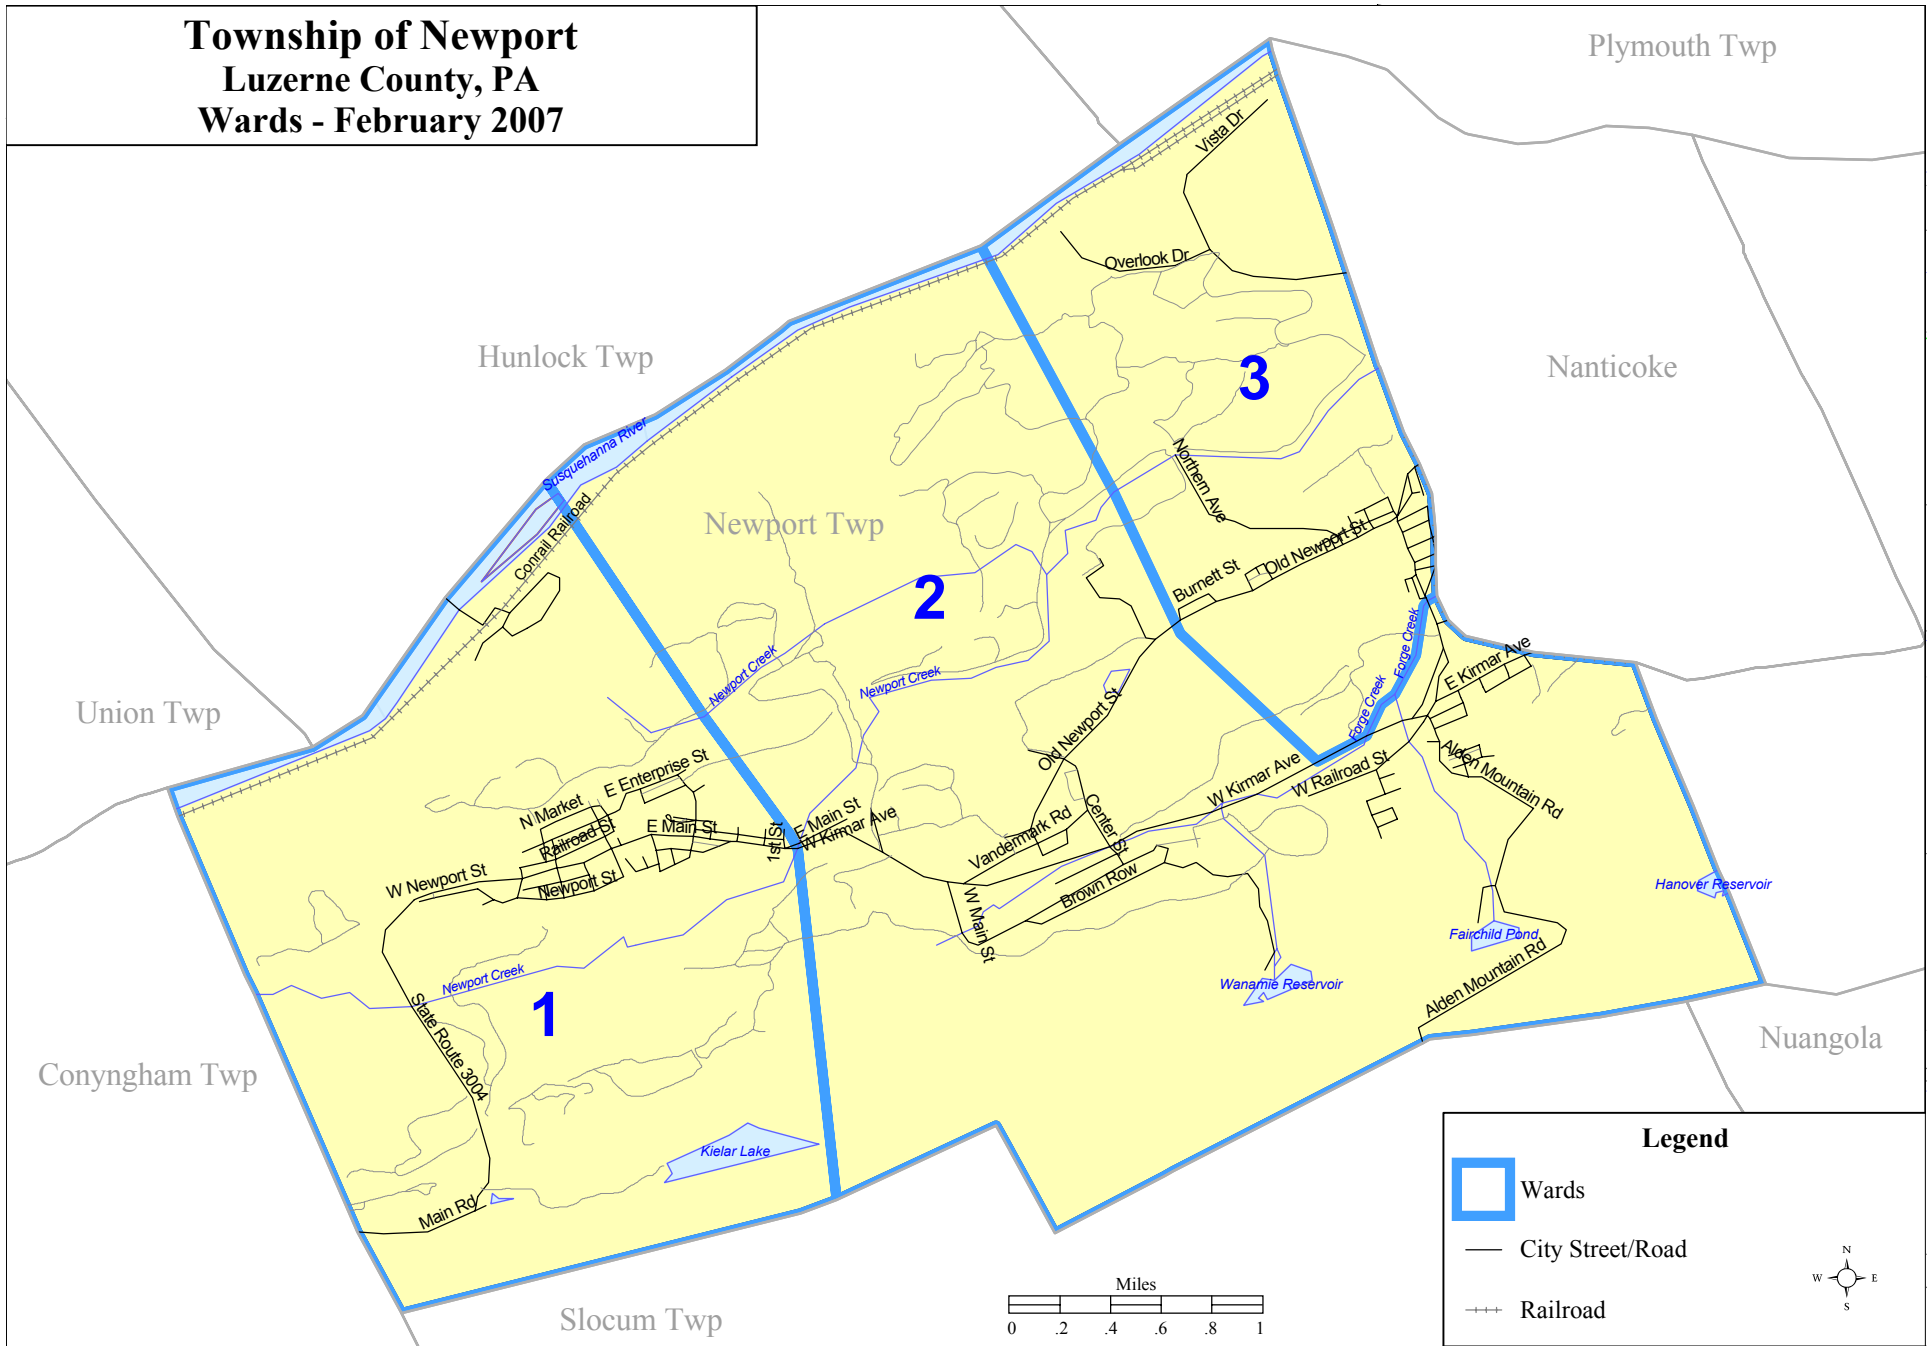

Township of Newport
Luzerne County, PA
Wards - February 2007

Legend

- Wards
- City Street/Road
- +++ Railroad