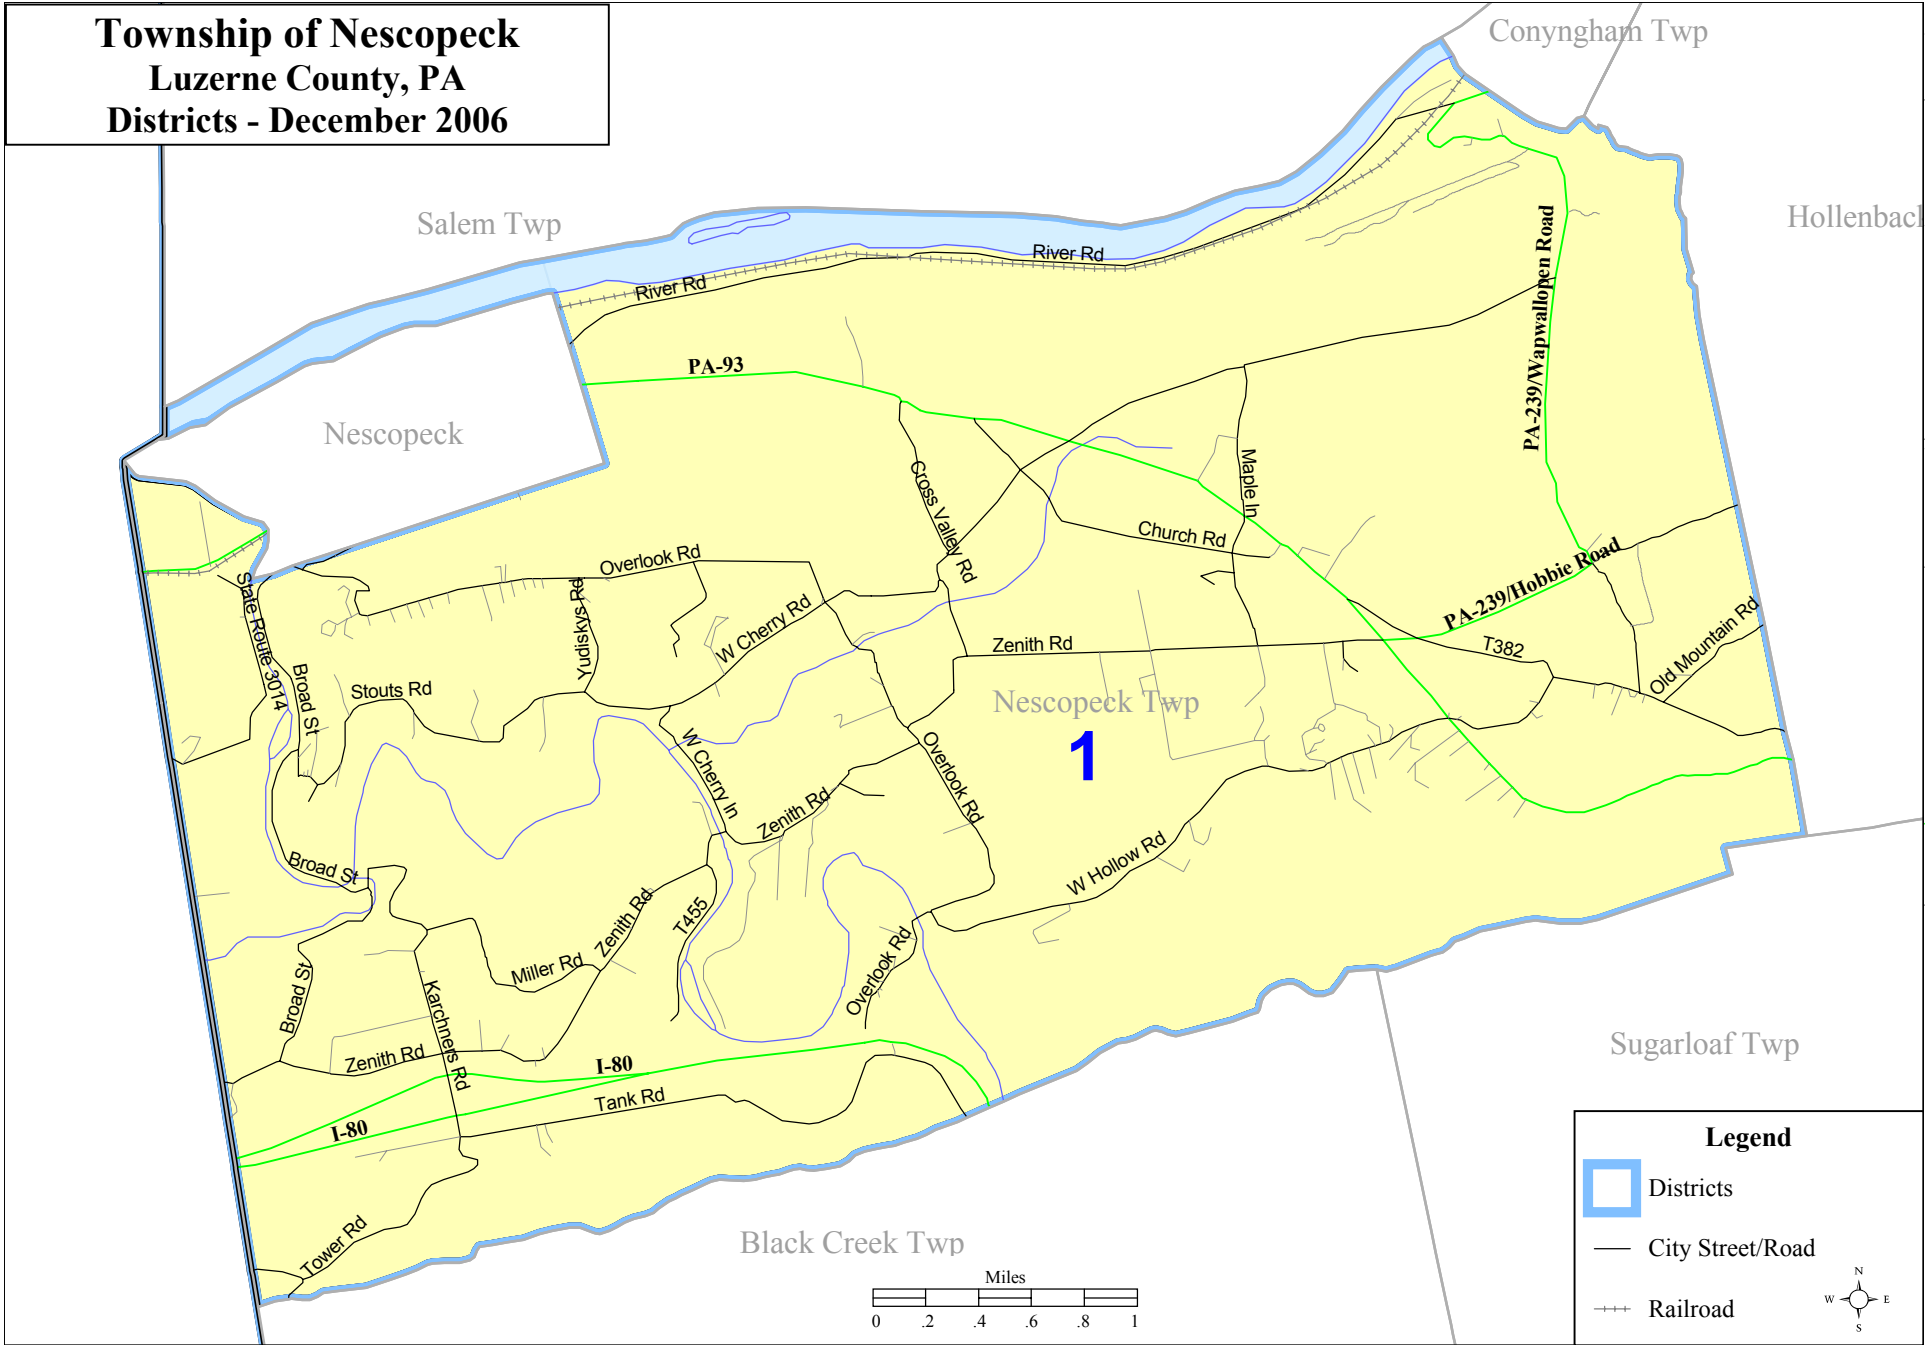

Township of Nescopeck
Luzerne County, PA
Districts - December 2006

Legend

- Districts
- City Street/Road
- +++ Railroad