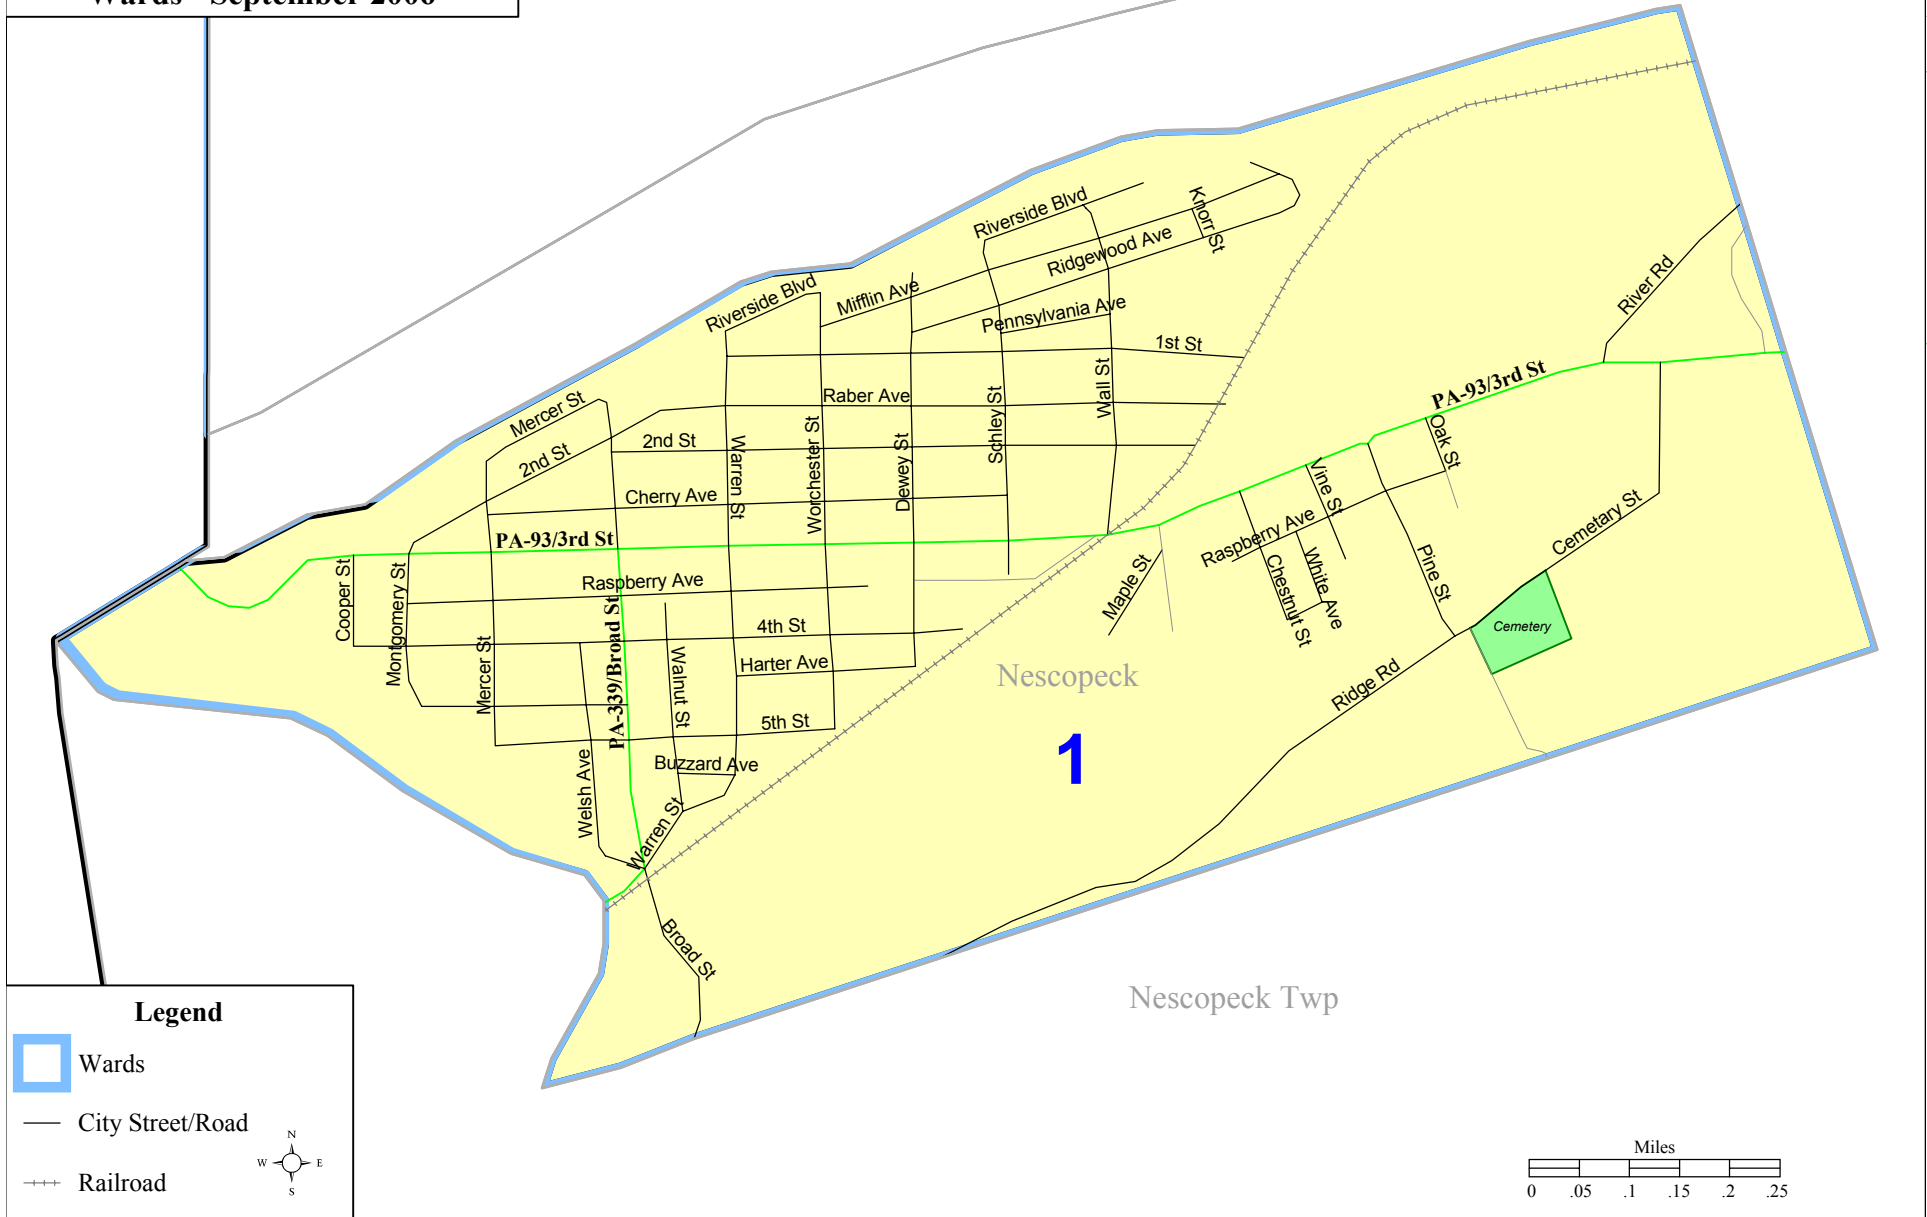

Borough of Nescopeck
Luzerne County, PA
Wards - September 2006

Legend

- Wards
- City Street/Road
- Railroad