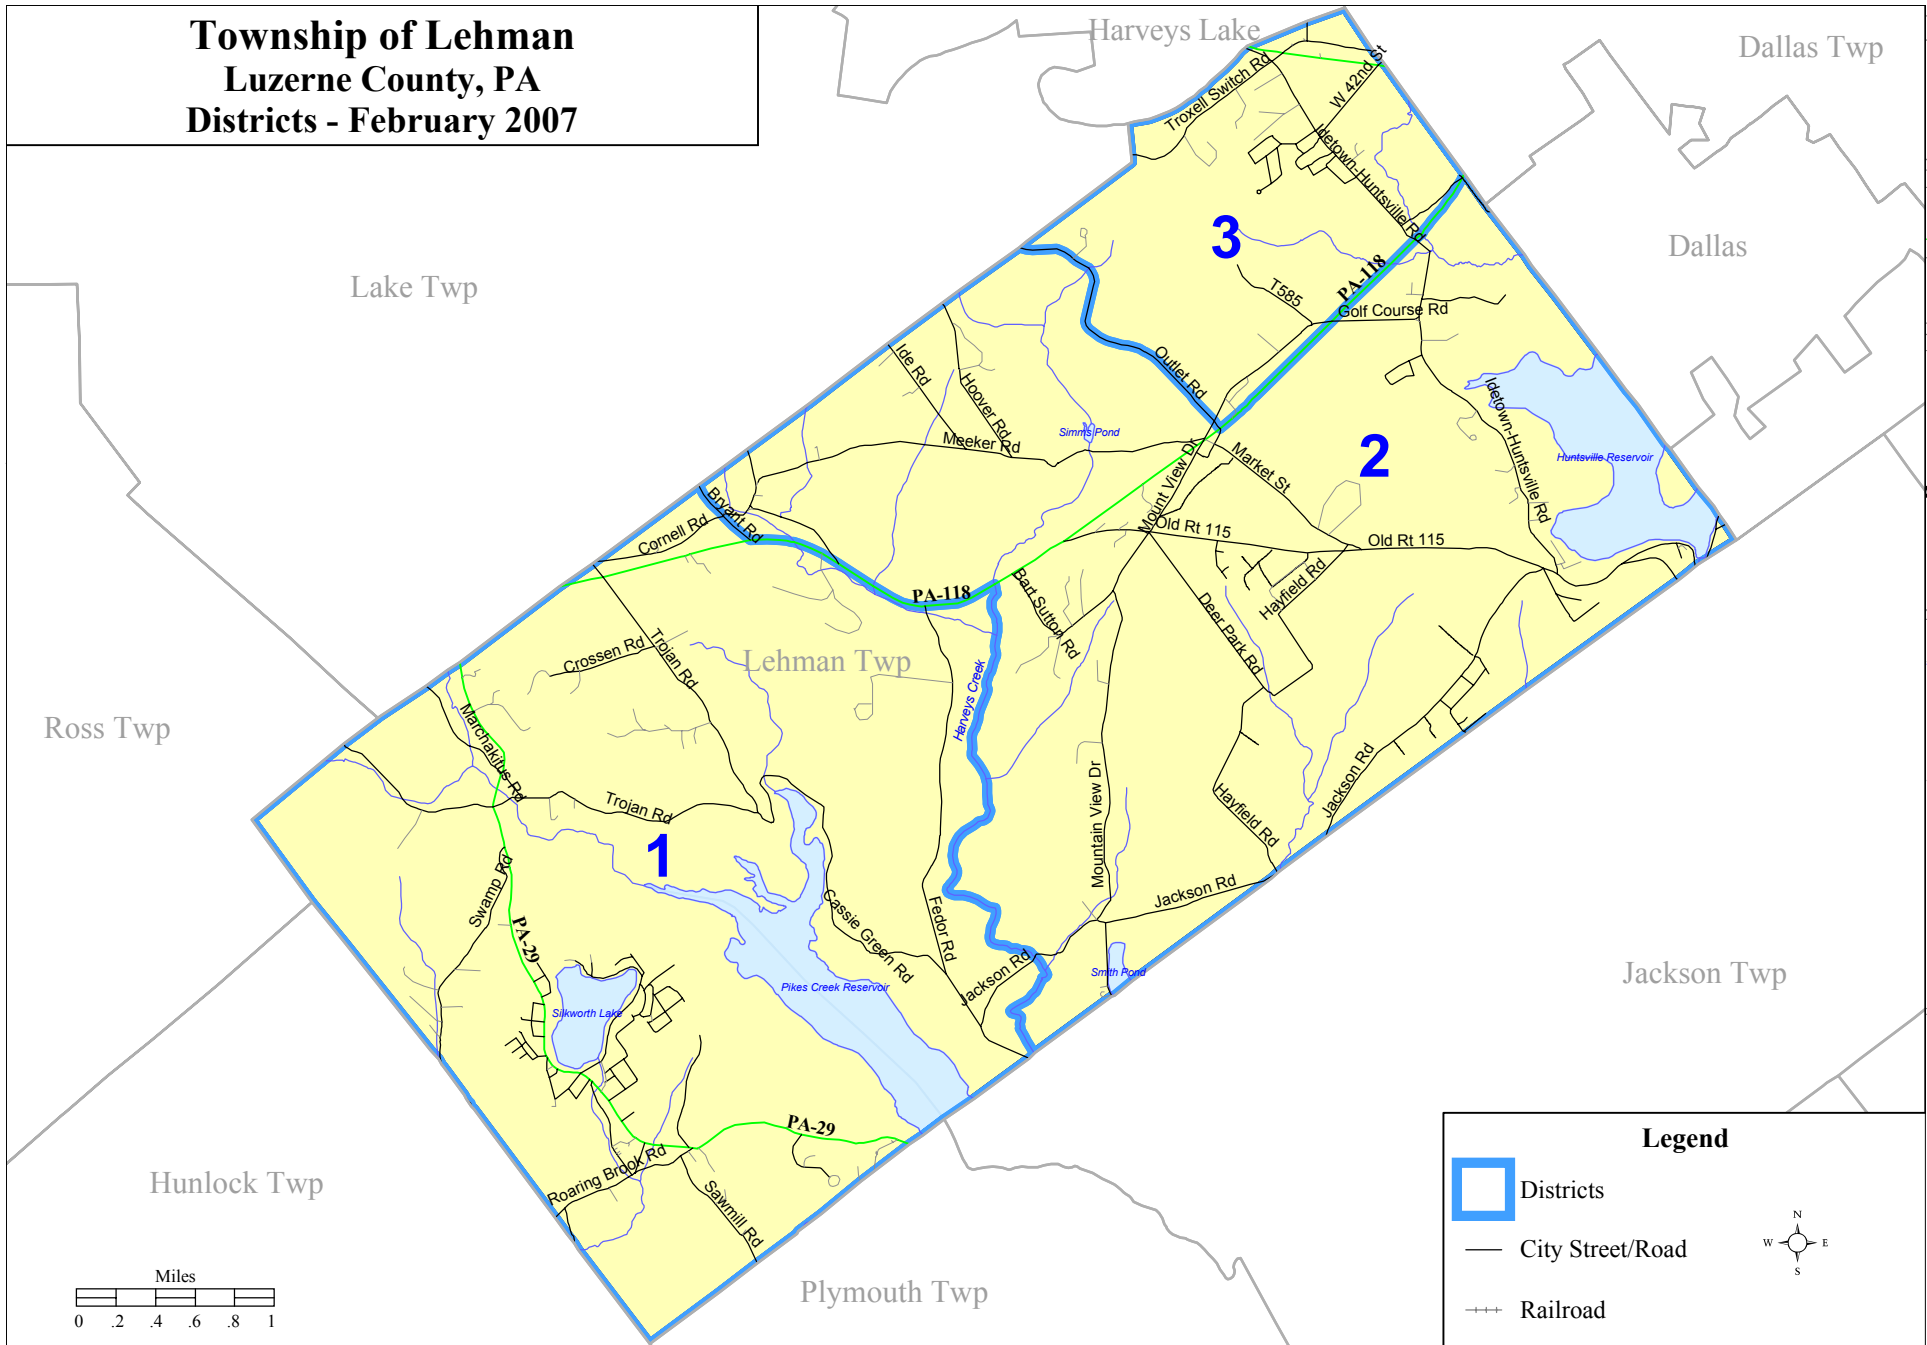

**Township of Lehman**  
**Luzerne County, PA**  
**Districts - February 2007**

**Legend**

- Districts
- City Street/Road
- Railroad