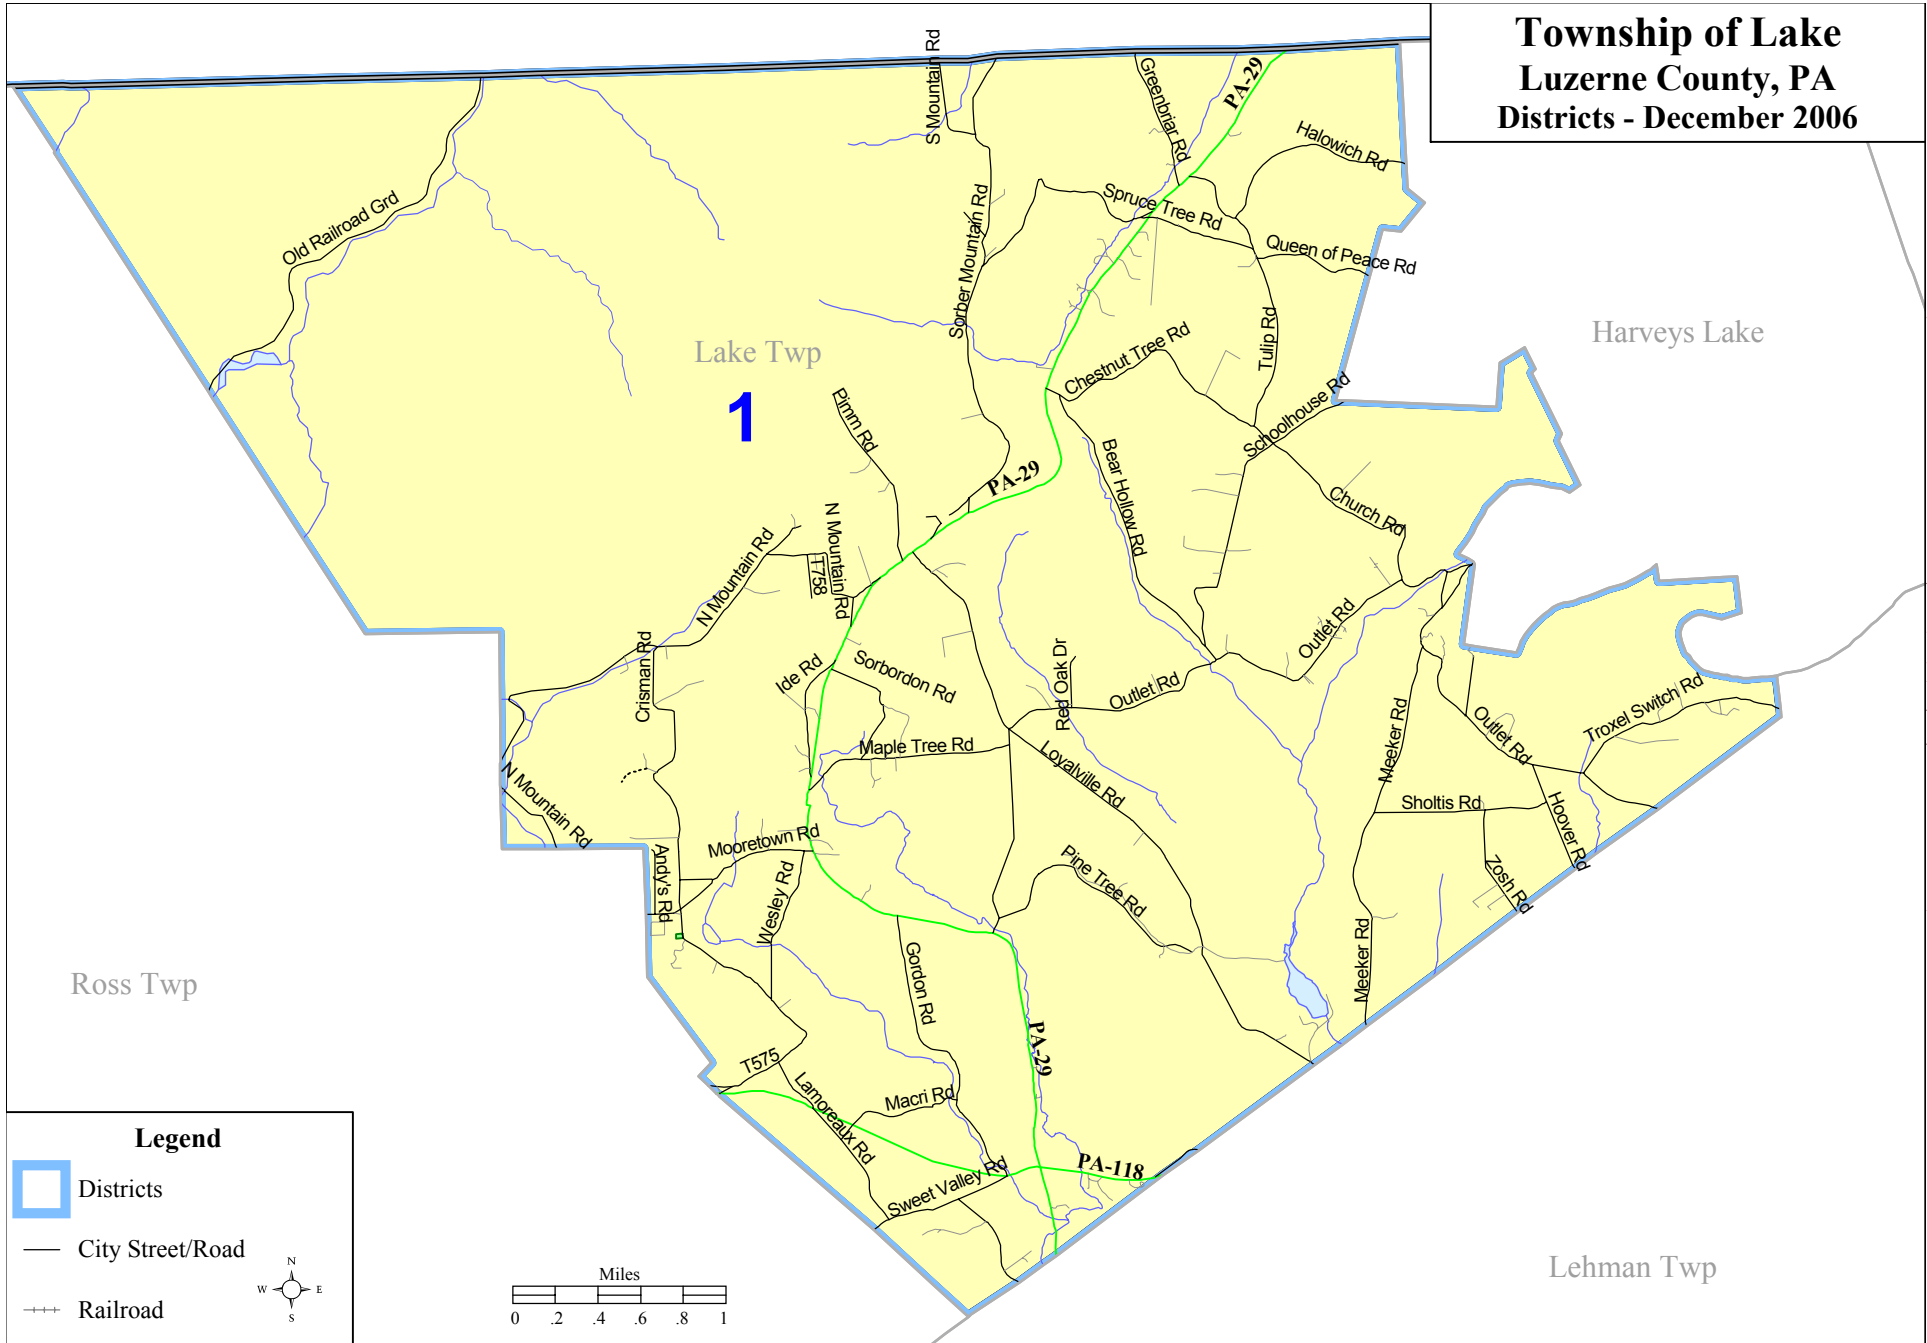

**Township of Lake
Luzerne County, PA
Districts - December 2006**

Lake Twp

1

Harveys Lake

Ross Twp

Lehman Twp

Legend

-  Districts
-  City Street/Road
-  Railroad