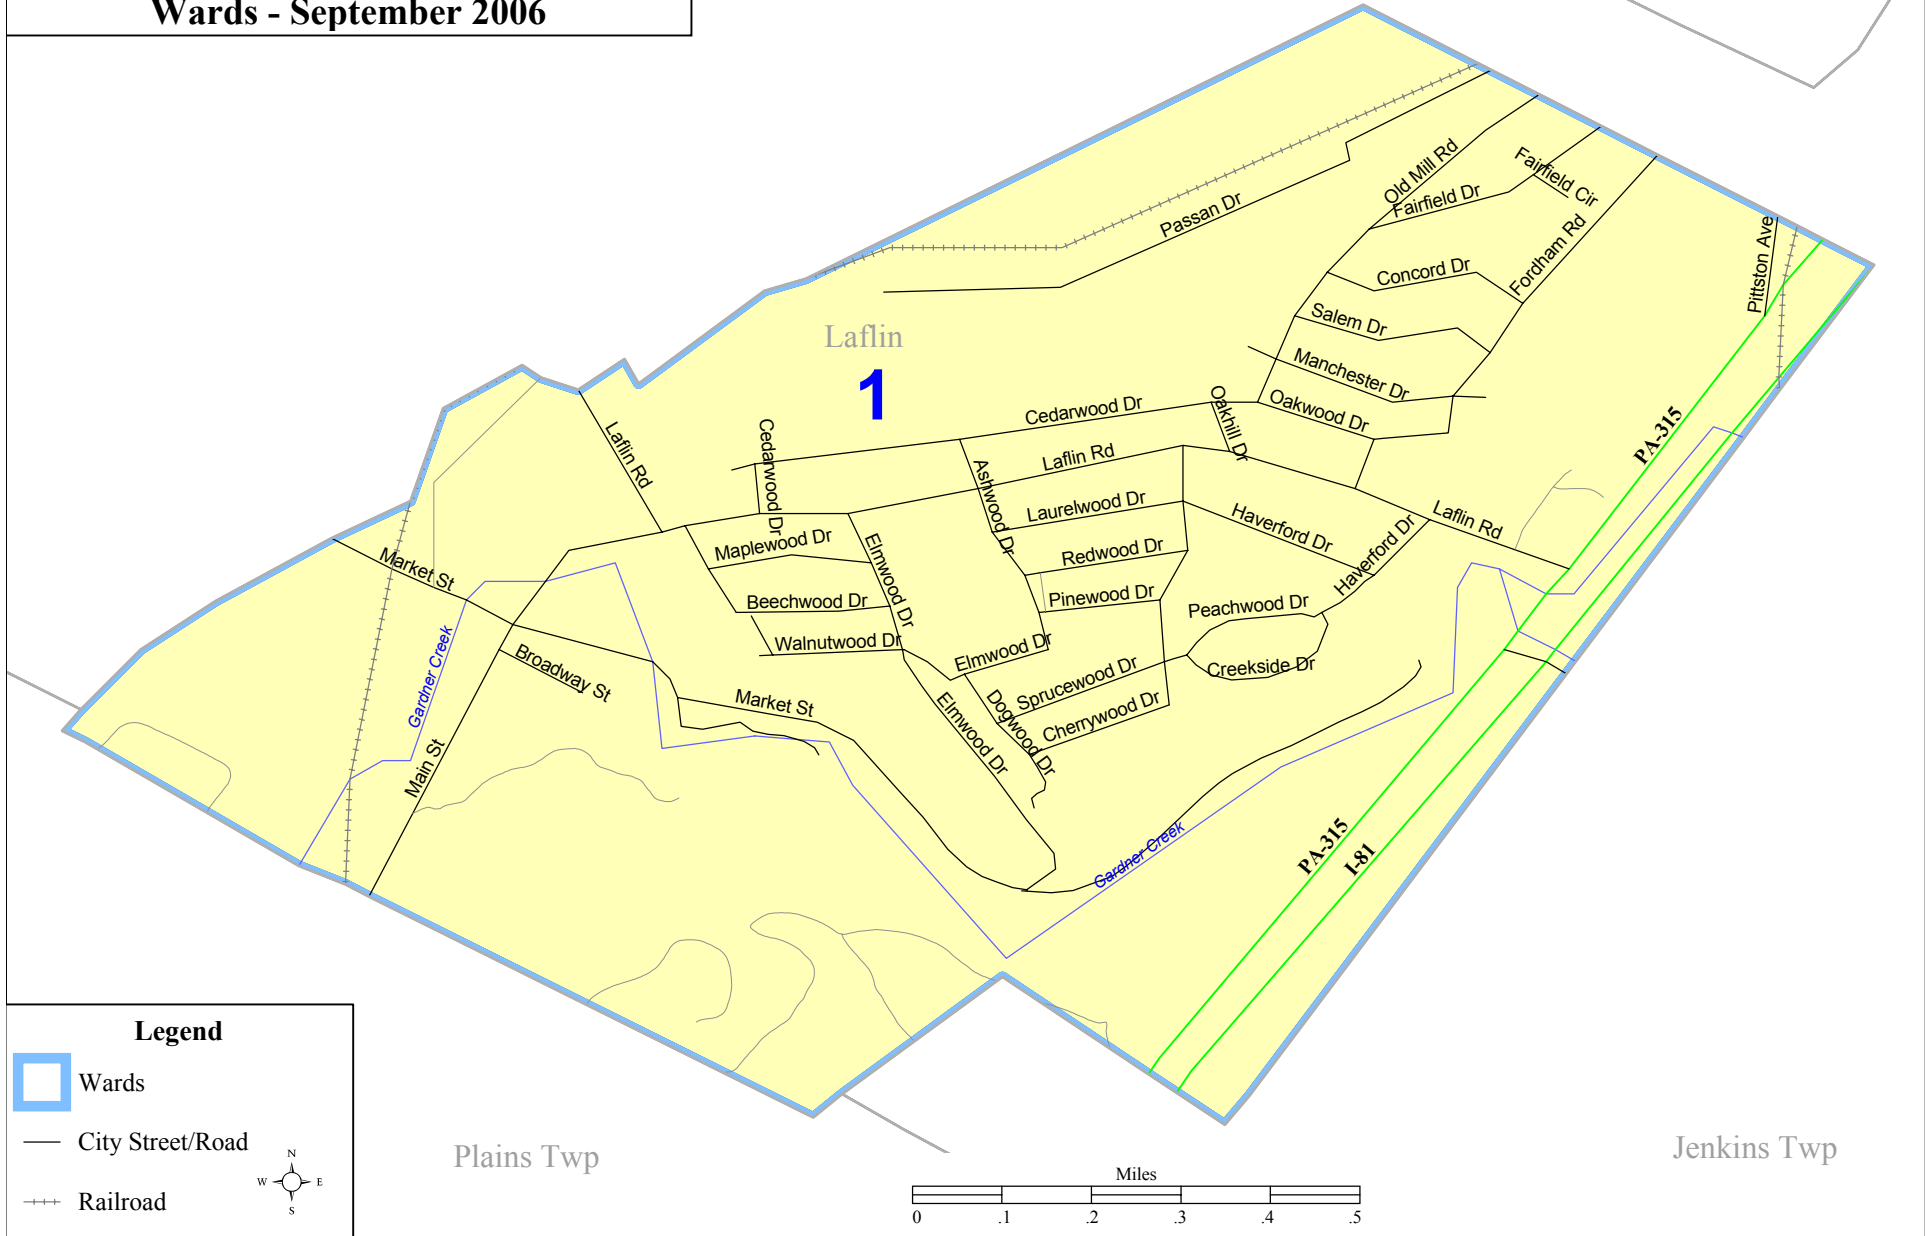

**Borough of Laflin**  
**Luzerne County, PA**  
**Wards - September 2006**

**Legend**

- Wards
- City Street/Road
- - - Railroad