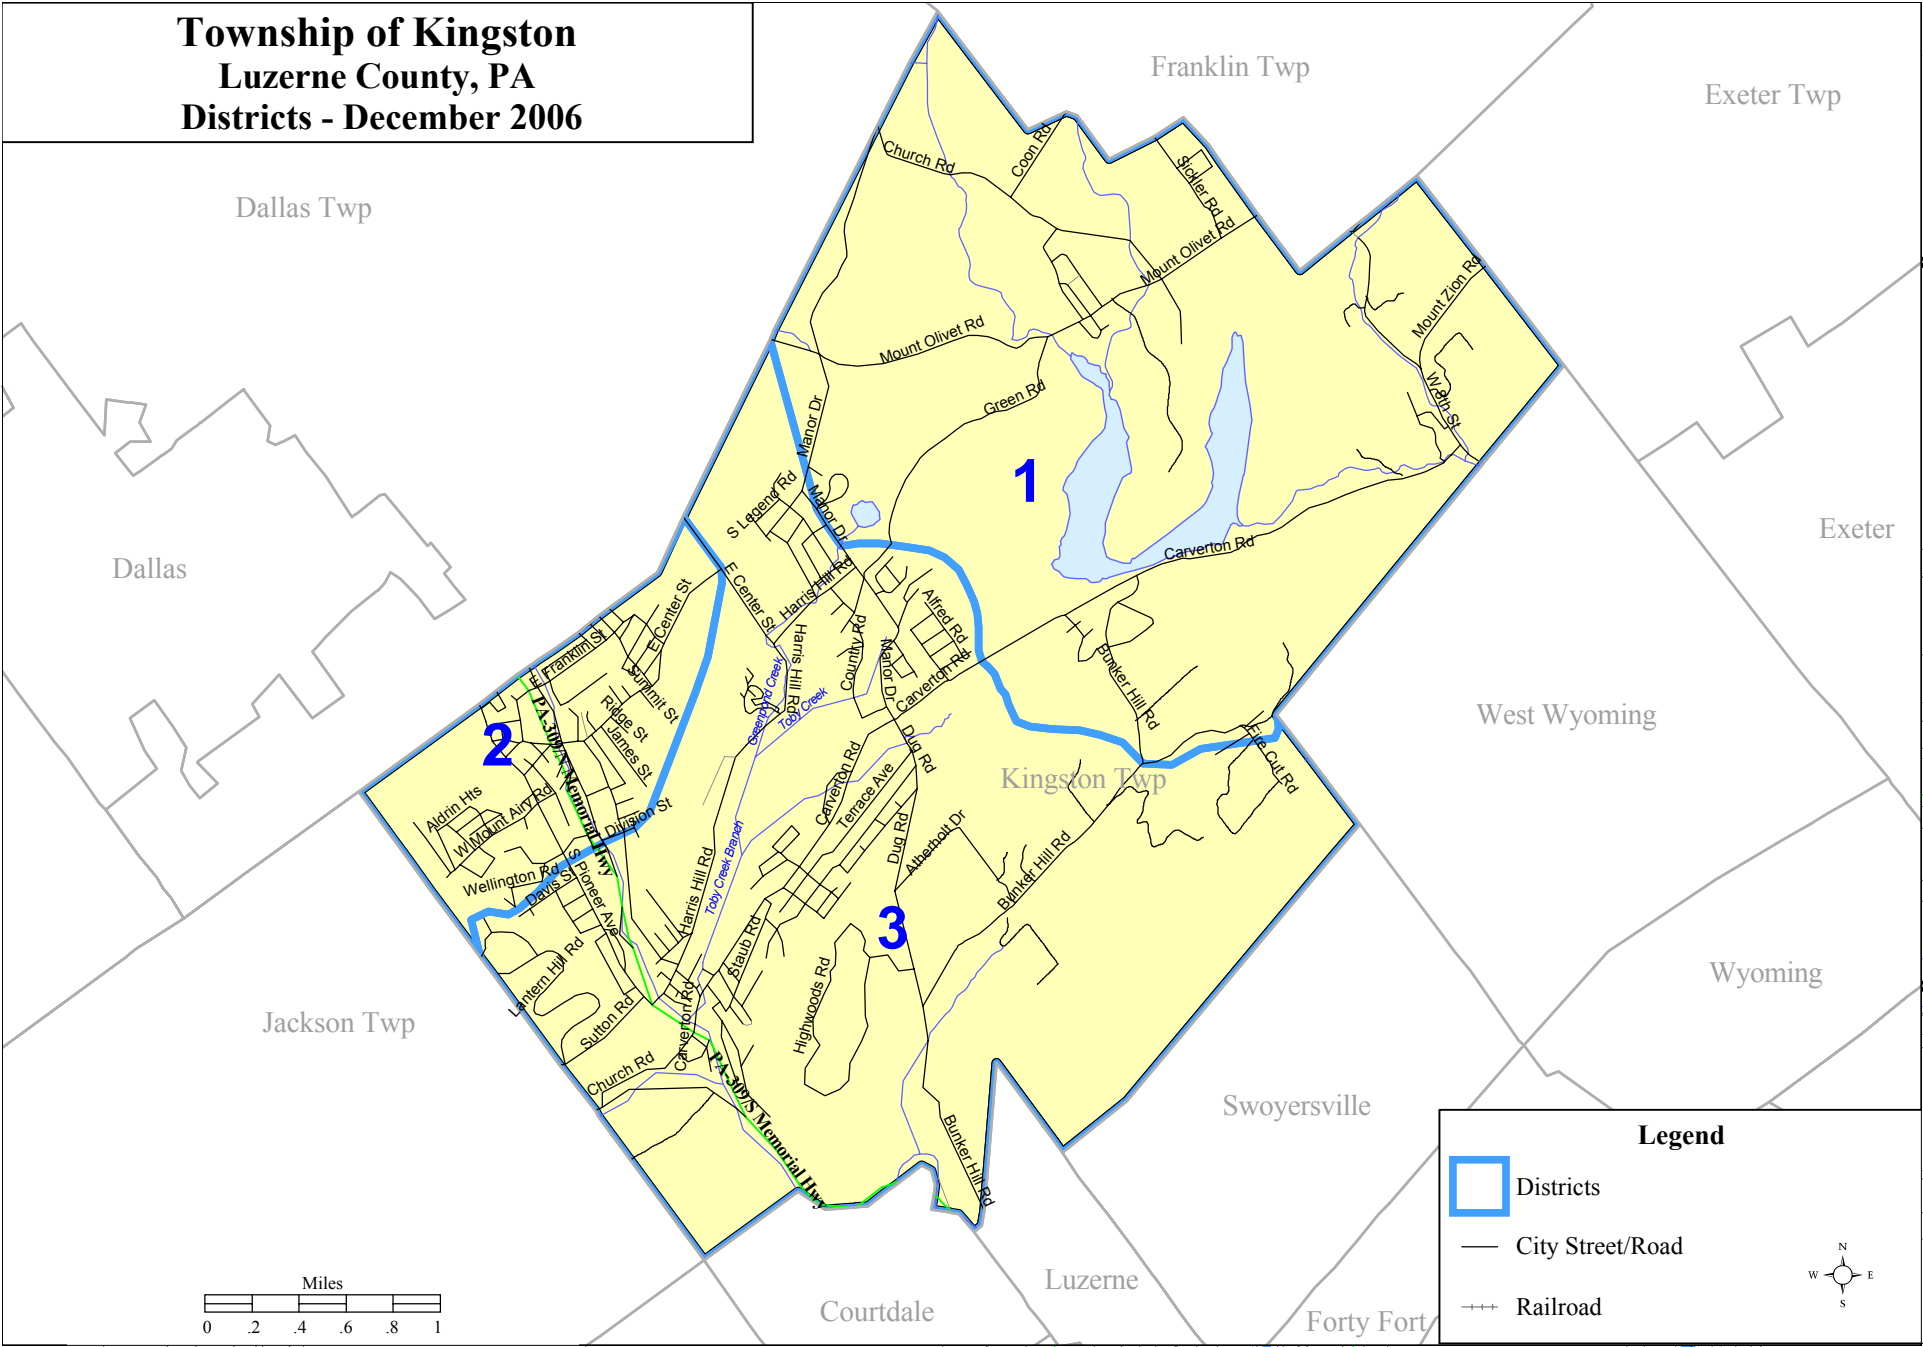

**Township of Kingston  
Luzerne County, PA  
Districts - December 2006**

**Legend**

- Districts
- City Street/Road
- Railroad