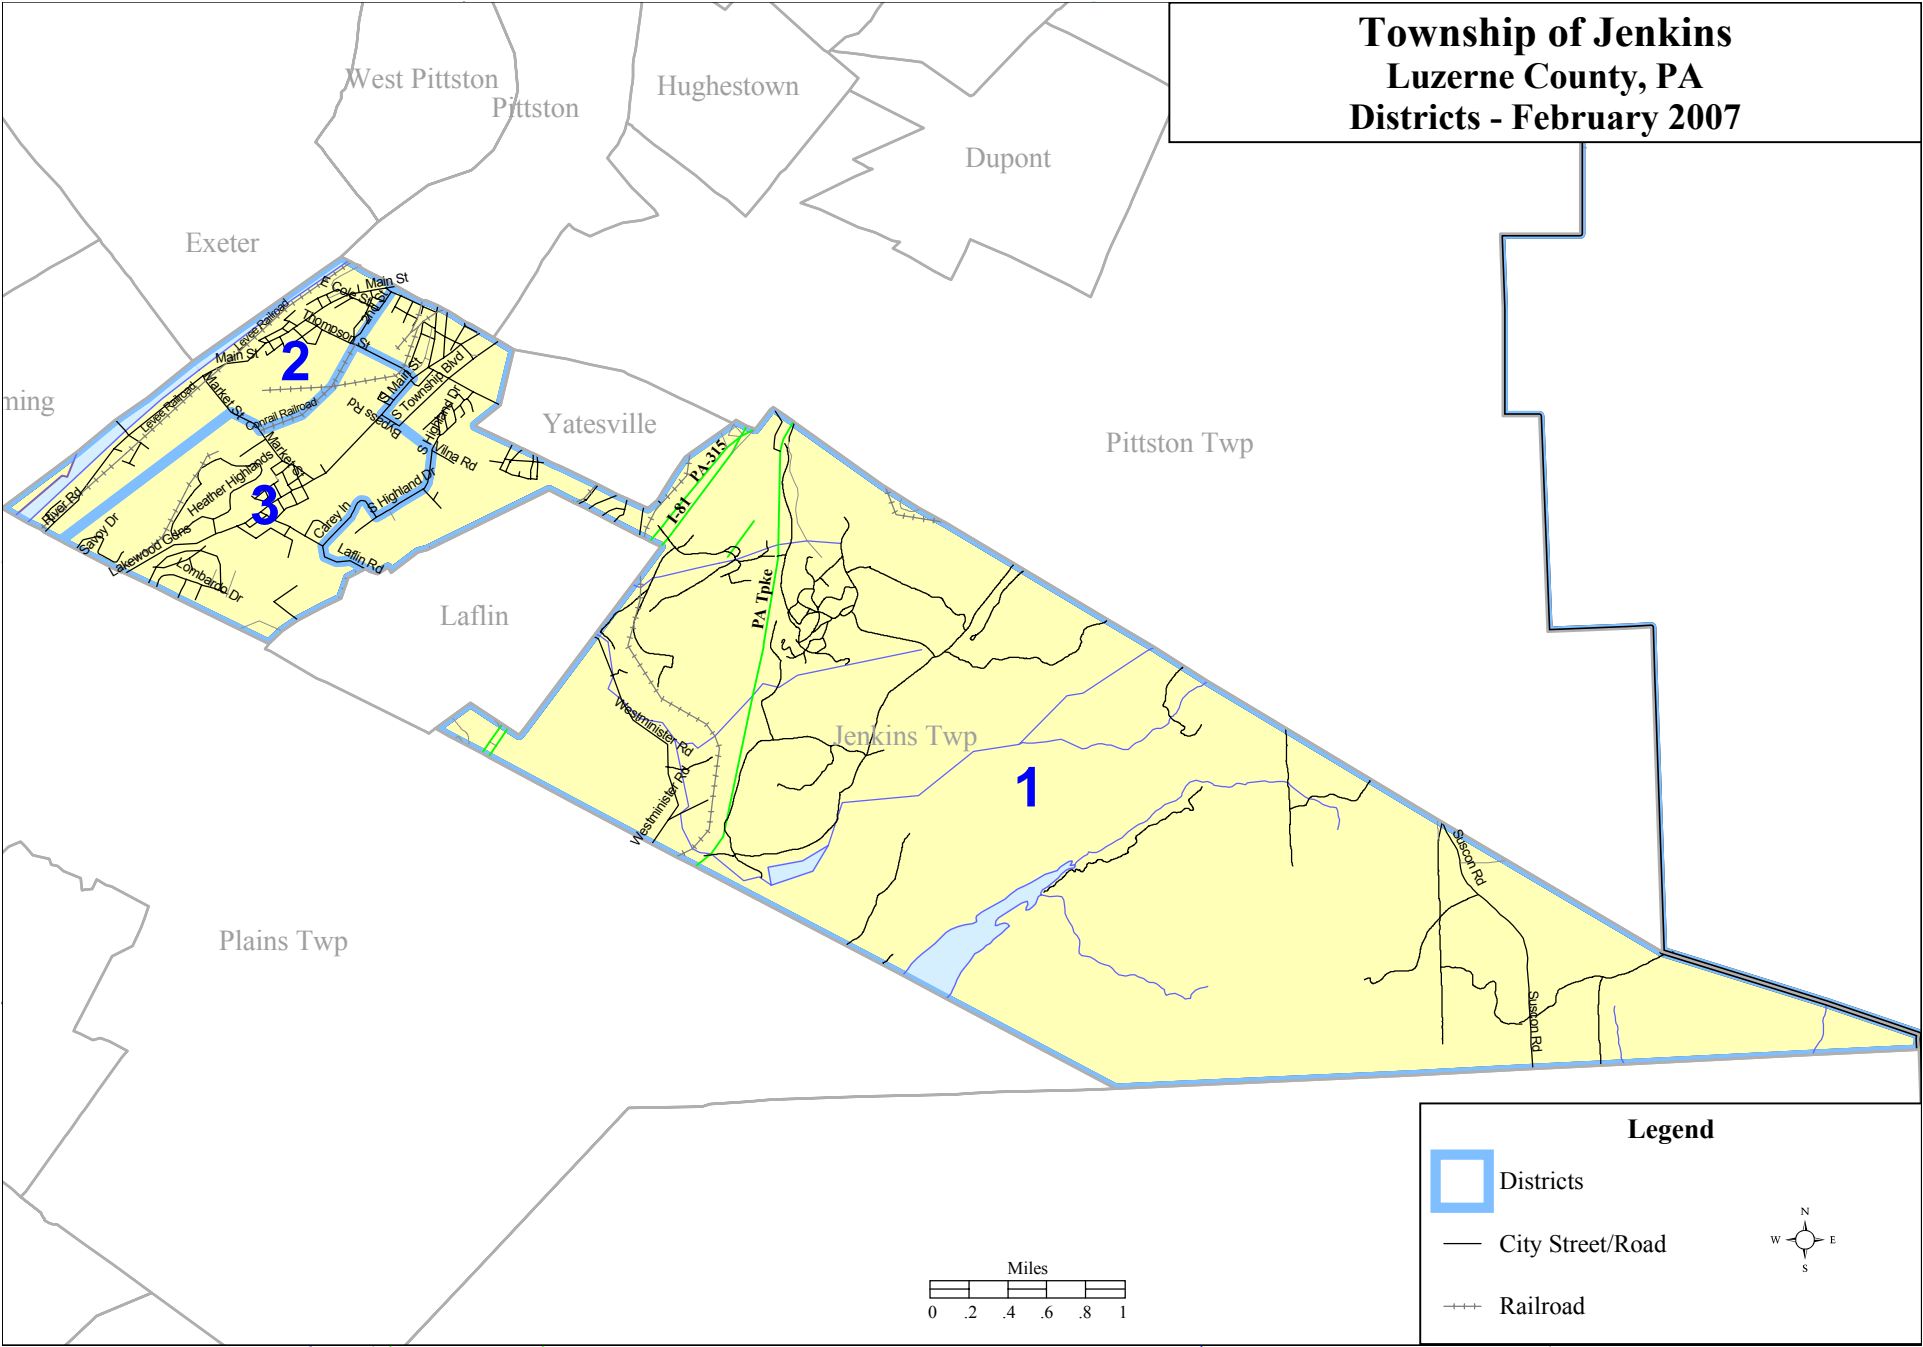

**Township of Jenkins
Luzerne County, PA
Districts - February 2007**

Legend

- Districts
- City Street/Road
- Railroad

N
W E
S