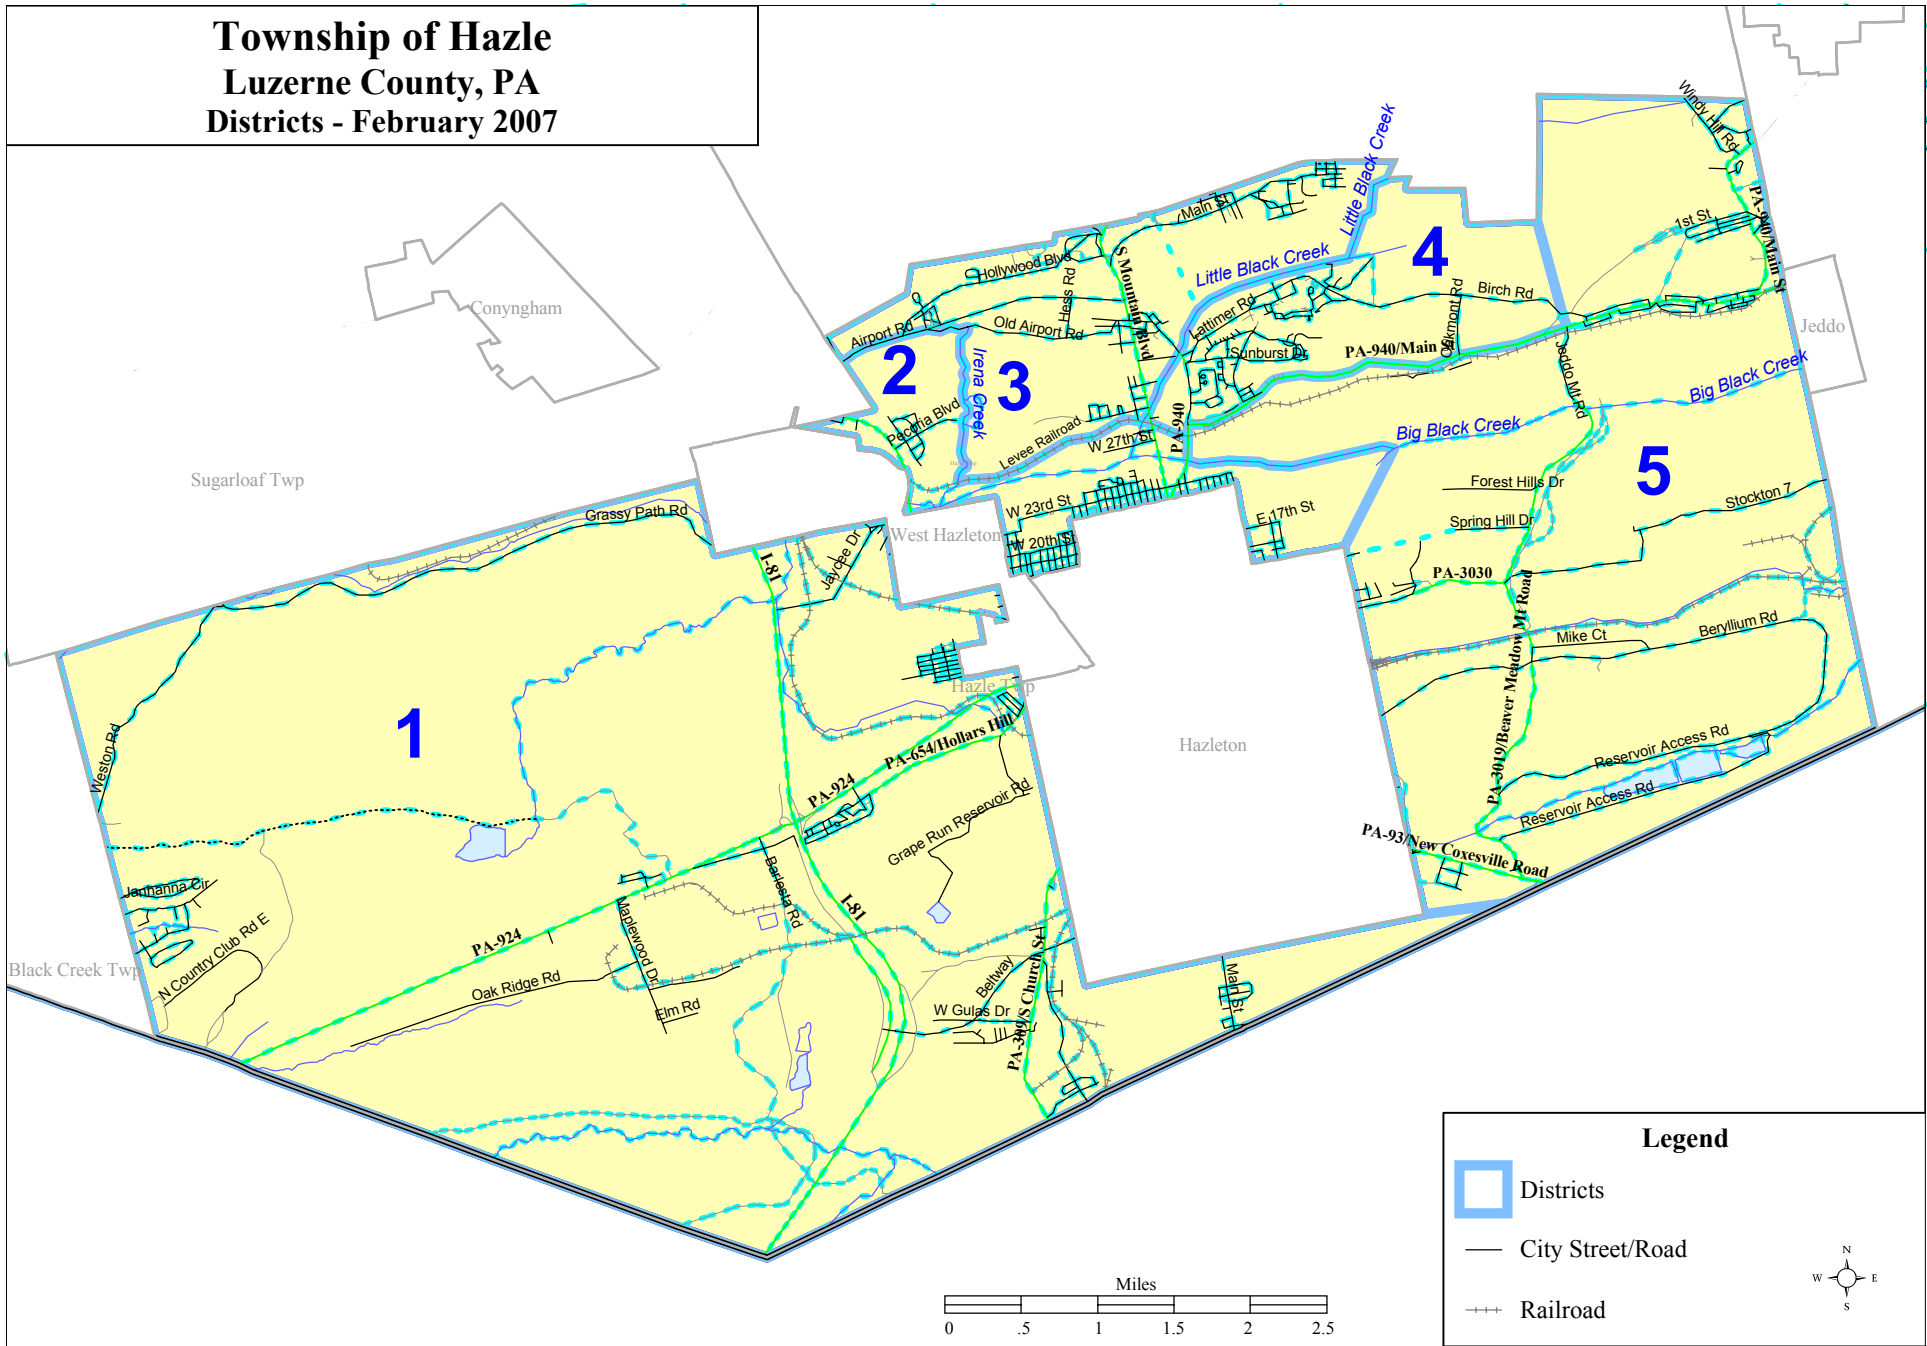

**Township of Hazle
Luzerne County, PA
Districts - February 2007**

Legend

- Districts
- City Street/Road
- Railroad

N
W — E
S